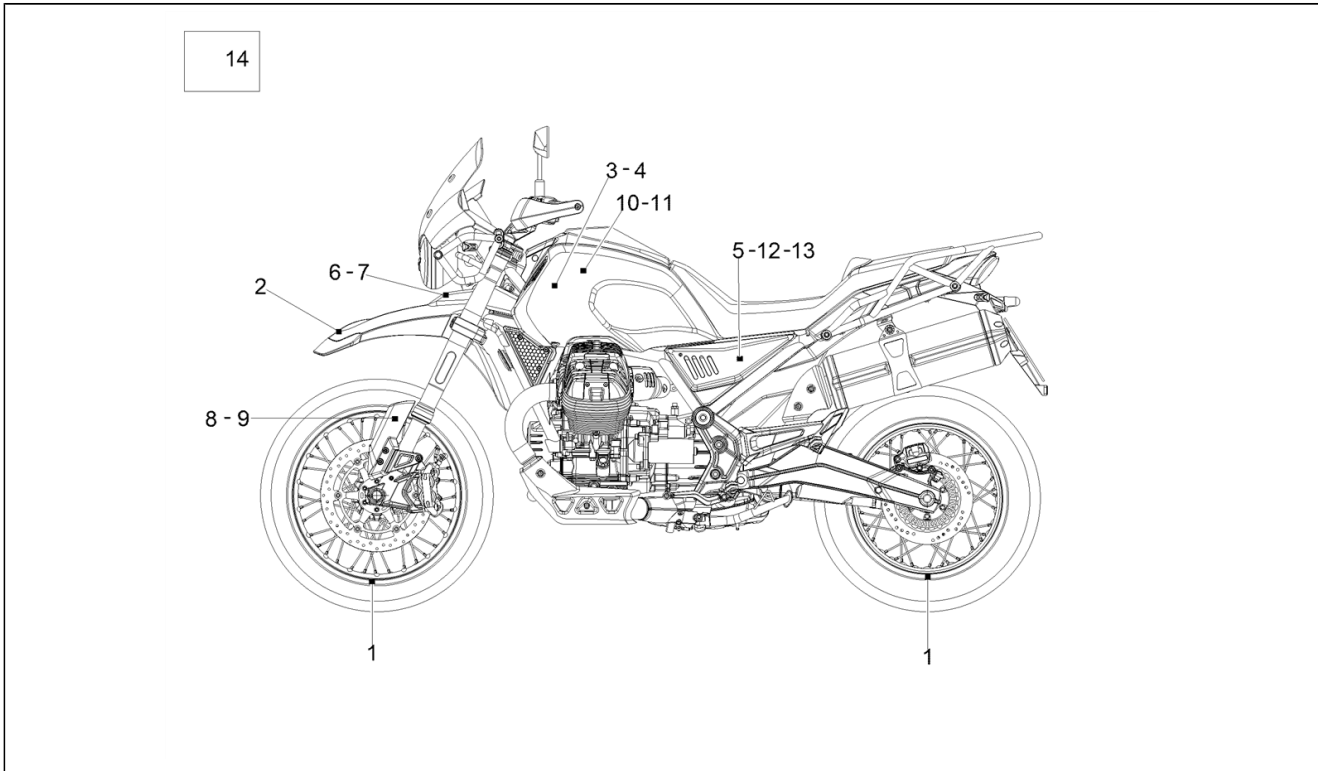

Assembly	Body
Code	02.190
Description	Decal
Review	1

FILTERS: none

Pos.	Code	Description	Q.ty	Variants
1	887971	Decal "Moto Guzzi"	1	
2	2H001260	"Aquila" decal	1	
3	2H003127	""""Aquila"" right tank decal"	1	
4	2H003128	""""Aquila"" left tank decal"	1	
5	2H003185	LH-RH side fairing decal	1	Colour: Blu Atlante [BLUE], Grigio Atacama [GREY], Rosso vulcano [RED]
6	2H003314	RH strip decal	1	Colour: Red kalahari Special [ROS]
6	2H003217	RH strip decal	1	Colour: Yellow Sahara Special [YEL]
7	2H003315	LH strip decal	1	Colour: Red kalahari Special [ROS]
7	2H003218	LH strip decal	1	Colour: Yellow Sahara Special [YEL]
8	2H003219	RH Guard decal	1	Colour: Yellow Sahara Special [YEL]
8	2H003316	RH Guard decal	1	Colour: Red kalahari Special [ROS]
9	2H003220	LH Guard decal	1	Colour: Yellow Sahara Special [YEL]
9	2H003317	LH Guard decal	1	Colour: Red kalahari Special [ROS]
10	2H003318	RH strip decal	1	Colour: Red kalahari Special [ROS]
10	2H003221	RH strip decal	1	Colour: Yellow Sahara Special [YEL]
11	2H003319	LH strip decal	1	Colour: Red kalahari Special [ROS]
11	2H003222	LH strip decal	1	Colour: Yellow Sahara Special [YEL]
12	2H003223	RH side fairing decal "V85 TT"	1	
12	2H003320	RH side fairing decal "V85 TT"	1	
13	2H003224	LH side fairing decal "V85 TT"	1	
13	2H003321	LH side fairing decal "V85 TT"	1	
14	2B006287	Tyre pressure decal	1