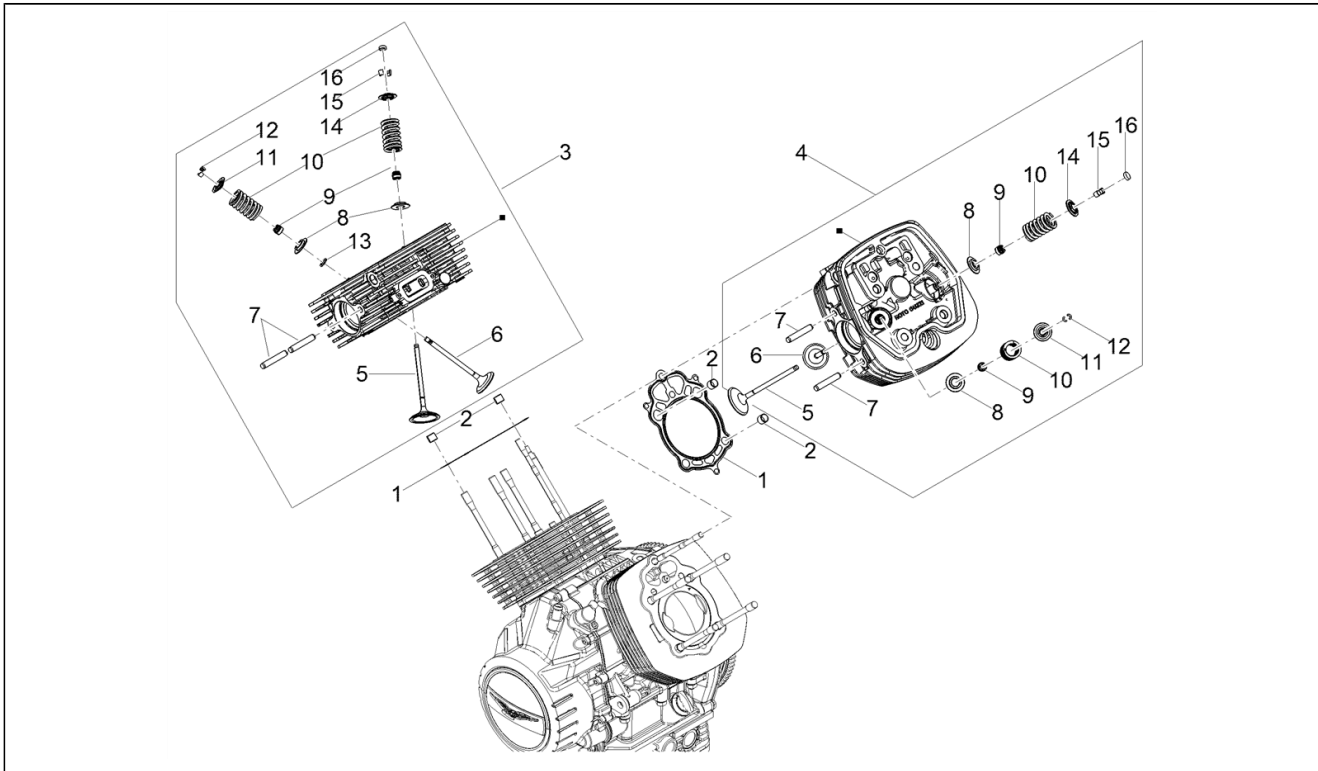

Assembly	Engine
Code	03.100
Description	Cylinder head - valves
Review	1

FILTERS: none

Pos.	Code	Description	Q.ty	Variants
1	1A004661	Cylinder/head gasket SP. 0.8 mm	1	
1	1A004662	Cylinder/head gasket SP. 10 mm	1	
1	1A004660	Cylinder/head gasket sp. 0,6 mm	1	
2	825597	Pin 11,8X10	4	
3	1A0151195	RH head assy w/h valve	1	
4	1A0151165	LH head assy with valve	1	
5	1A013108	Valve, in	2	
6	1A014459	Exhaust valve	2	
7	1A003632R	Stud bolt	4	
8	1A004751	Lower cap	2	
9	1A003452	Valve gasket ring	4	
10	1A011173	Valve return spring	1	
11	1A004750	Upper cap	2	
12	871640	Half-cone	4	
13	GU90353009	Snap ring	1	
14	1A012899	Upper cap	2	
15	1A011722	Half-cone	4	
16	1A011723	Valve terminal	2