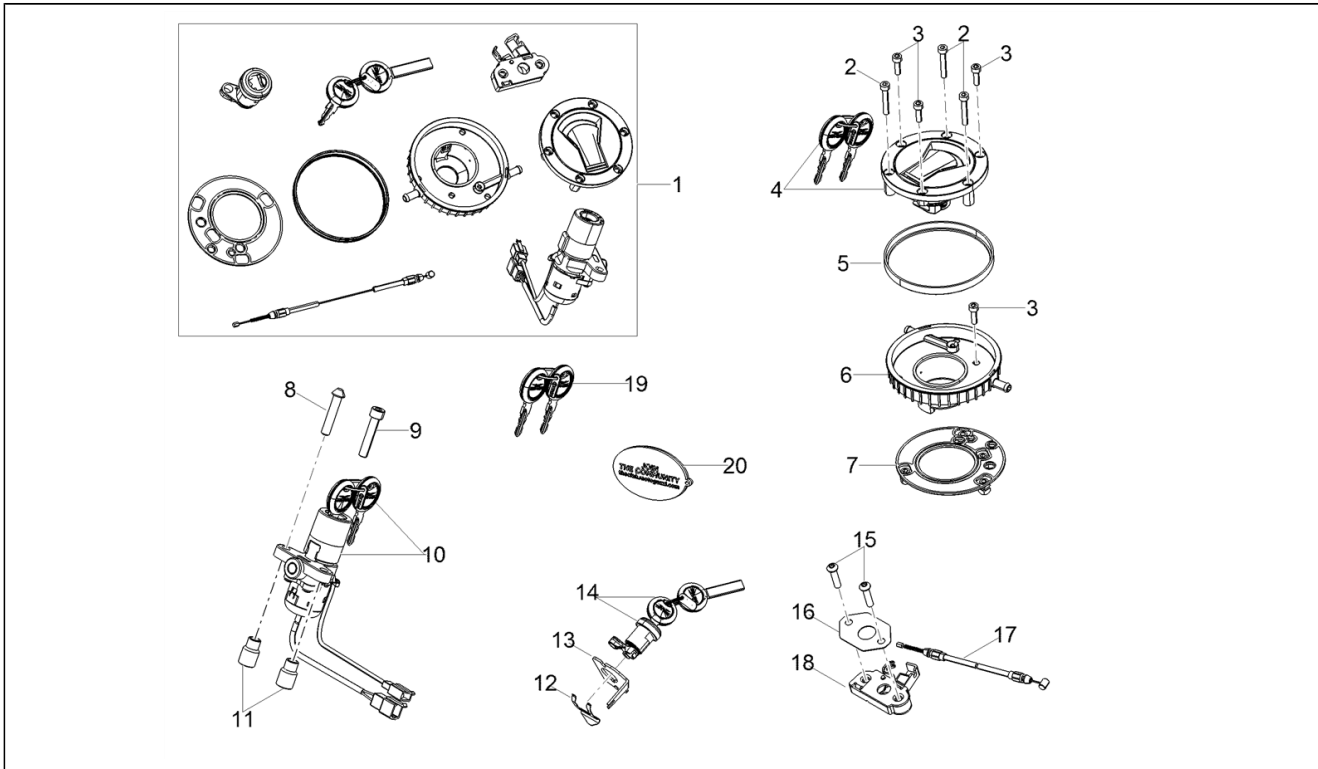

Assembly	Body
Code	02.170
Description	Locks
Review	1

FILTERS: none

Pos.	Code	Description	Q.ty	Variants
1	2B005579	Lock kit	1	
2	AP8150453	Hex socket screw M5x30	3	
3	AP8150454	Hex socket screw M5x16	4	
4	2B005681	Fuel filler cap and lock	1	
5	899105	Fuel filler cap gasket	1	
6	899107	Fuel chamber	1	
7	899106	Gasket	1	
8	AP8150351	Shear rivet M8x40	1	
9	AP8150171	Hex socket screw M8x40	1	
10	2D000496	Key switch	1	
11	856180	Spacer *	2	
12	AP8121420	Fork spring	1	
13	978415	Cable fixing plate	1	
14	2B005680	Seat lock with key	1	
15	GU98370625	Hex socket screw M6x25	1	
16	886820	Saddle lock fix.plate	1	
17	2B005651	Saddle release cable	1	
18	899543	Lock attachment plate	1	
19	2B005184	Key with simple transponder	1	
20	2B004276	Key-fob "THE CLAN"	1