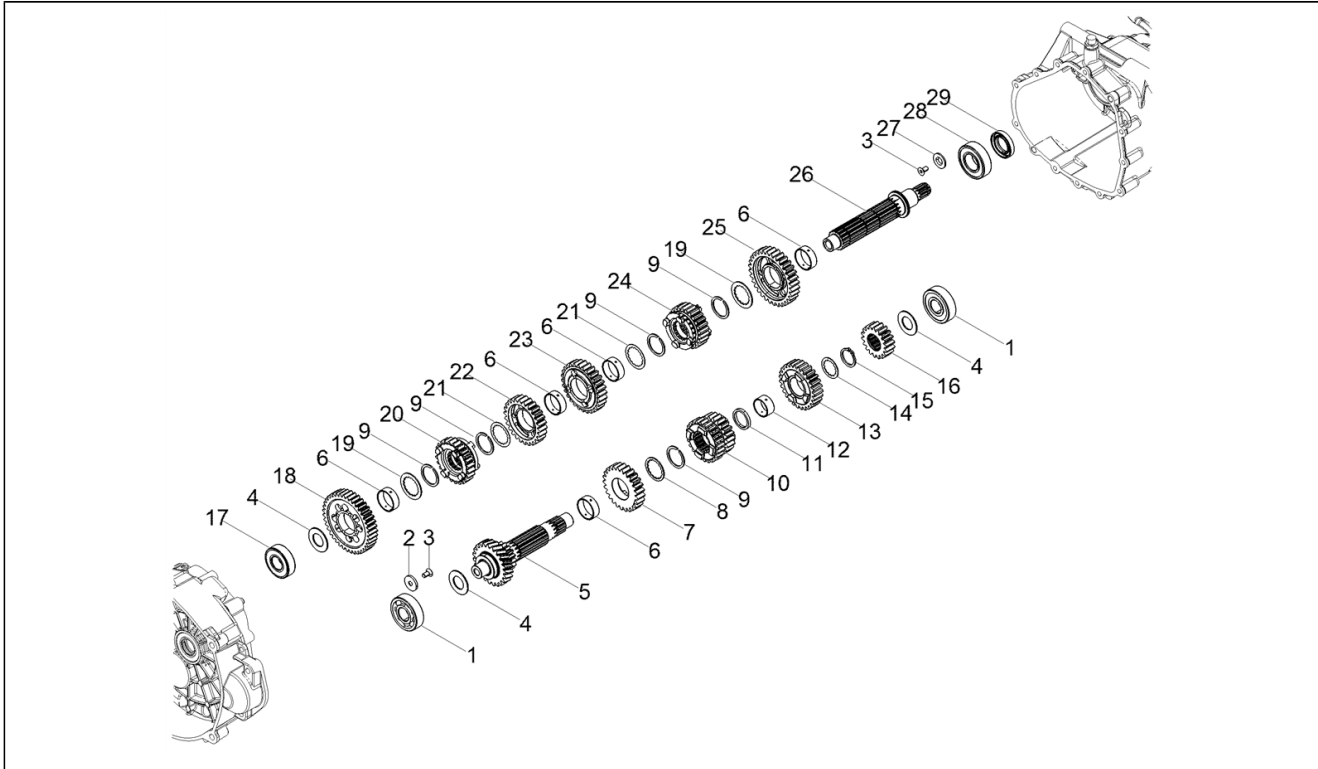

Assembly	Engine
Code	03.180
Description	Gear box - Gear assembly
Review	1

FILTERS: none

Pos.	Code	Description	Q.ty	Variants
28	GU92201226	Ball bearing 25x52x15	1	
29	GU90412541	Gasket ring 25X40X7	1