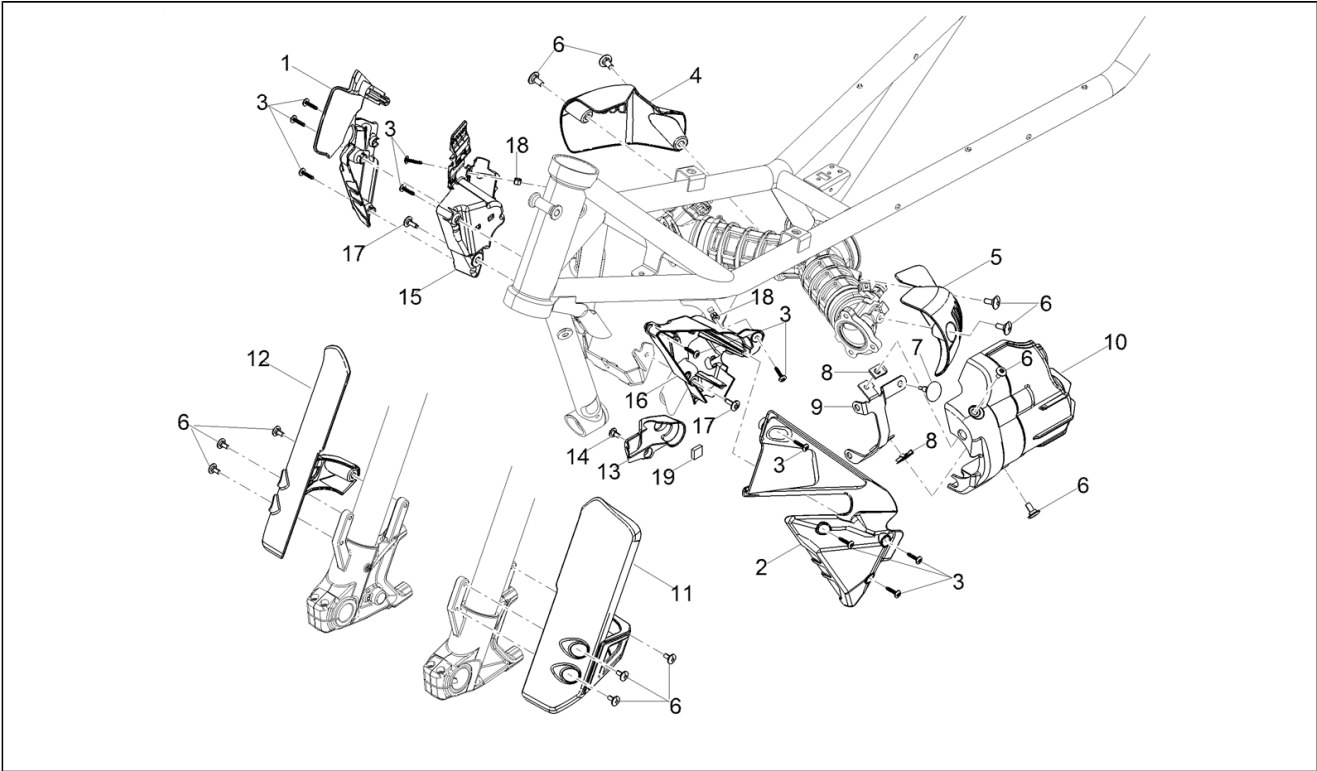

Assembly	Frame
Code	01.040
Description	Protection
Review	1

FILTERS: none

Pos.	Code	Description	Q.ty	Variants
19	2B006248	Adhesive sponge	1