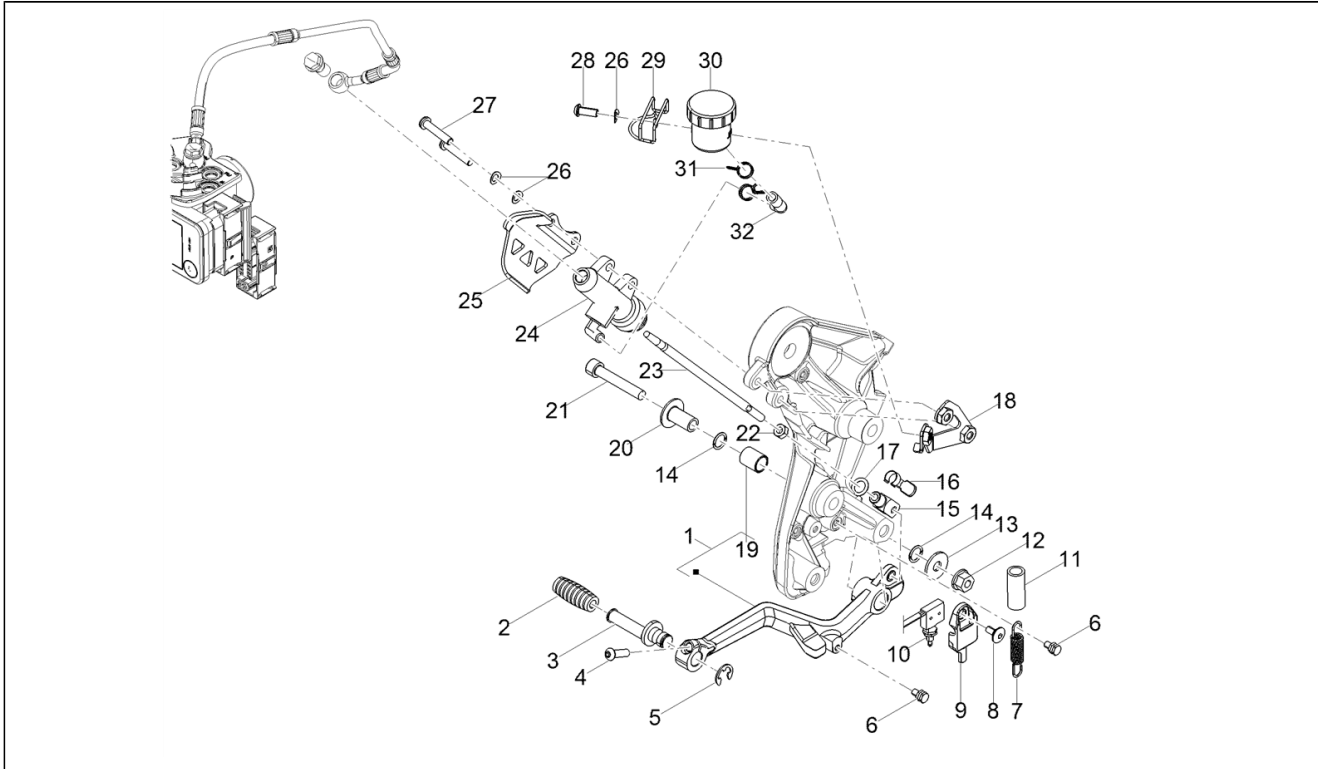

Assembly	Brake system
Code	06.030
Description	Rear master cylinder
Review	1

FILTERS: none

Pos.	Code	Description	Q.ty	Variants
28	AP8152108	Hex socket screw	1	
29	AP8121504	Plug block	1	
30	2B002130	Brake oil tank complete	1	
31	AP8101594	Hose clamp D10,1*	2	
32	2B005379	Oil tank pipe	1