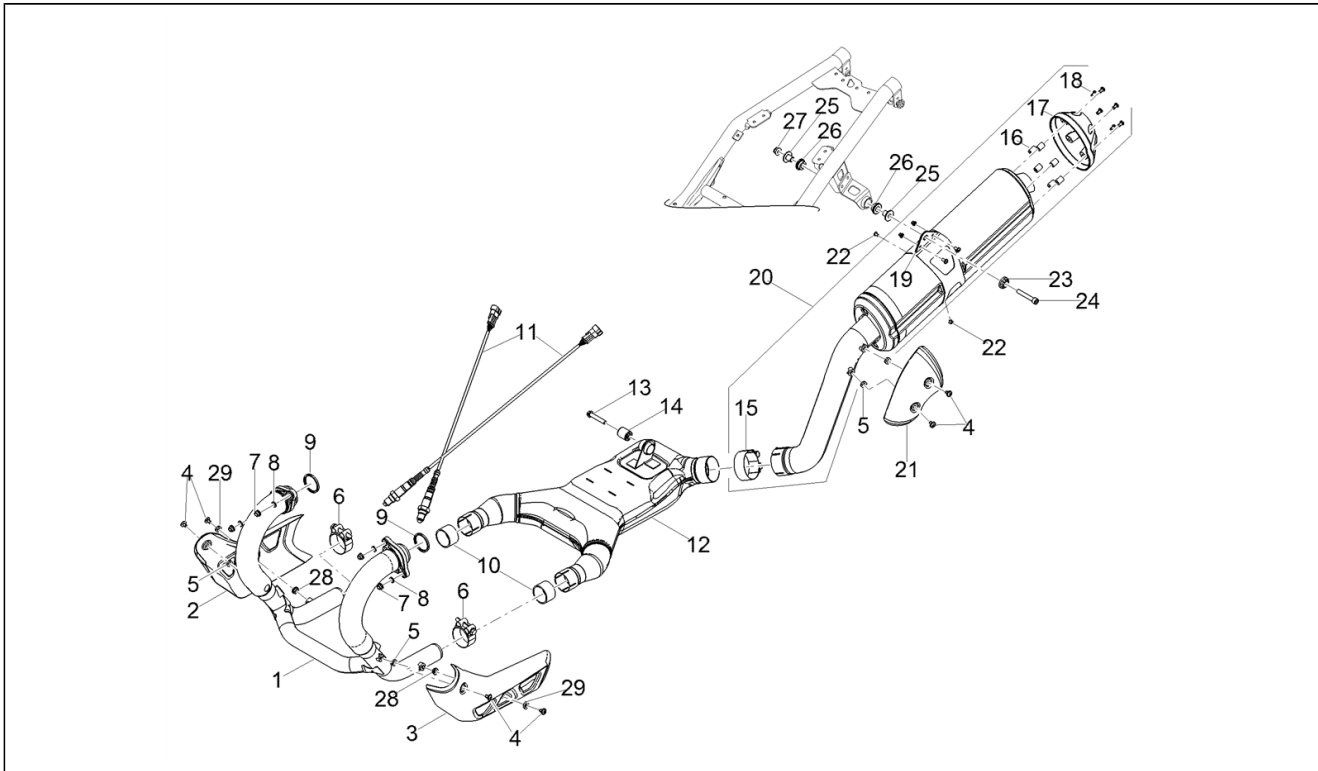

Assembly	Engine
Code	03.330
Description	Exhaust pipe
Review	1

FILTERS: none

Pos.	Code	Description	Q.ty	Variants
28	2B002962	Bush	2	
29	AP8150378	Washer 6,4x18x2	2