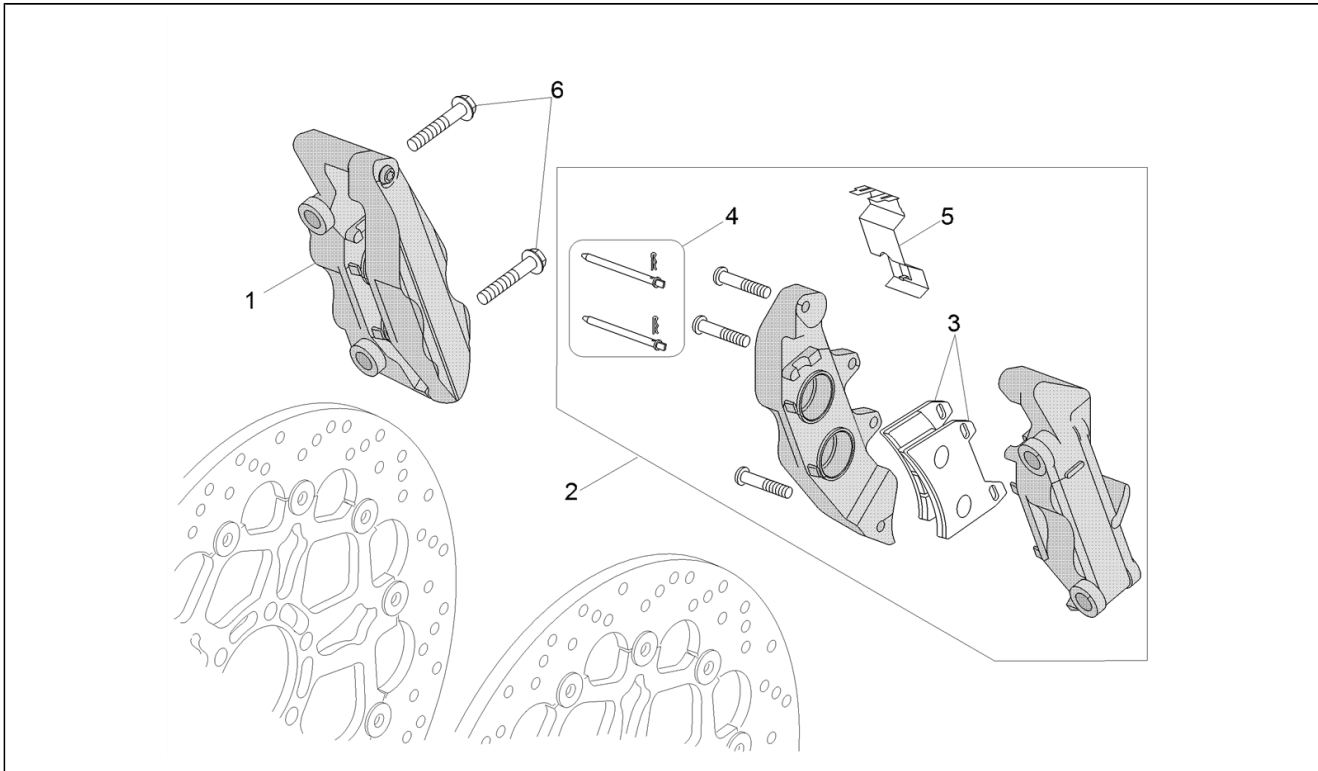

Assembly	Brake system
Code	06.020
Description	Front brake caliper
Review	1

FILTERS: none

Pos.	Code	Description	Q.ty	Variants
1	2B005332	RH front brake caliper	1	
2	2B005331	LH front brake caliper	1	
3	2B005736	Brake pads copy	2	
4	GU01659130	Pins+Caliper springs	2	
5	GU01659131	Spring	2	
6	AP8152414	Screw w/ flange M10x55	4