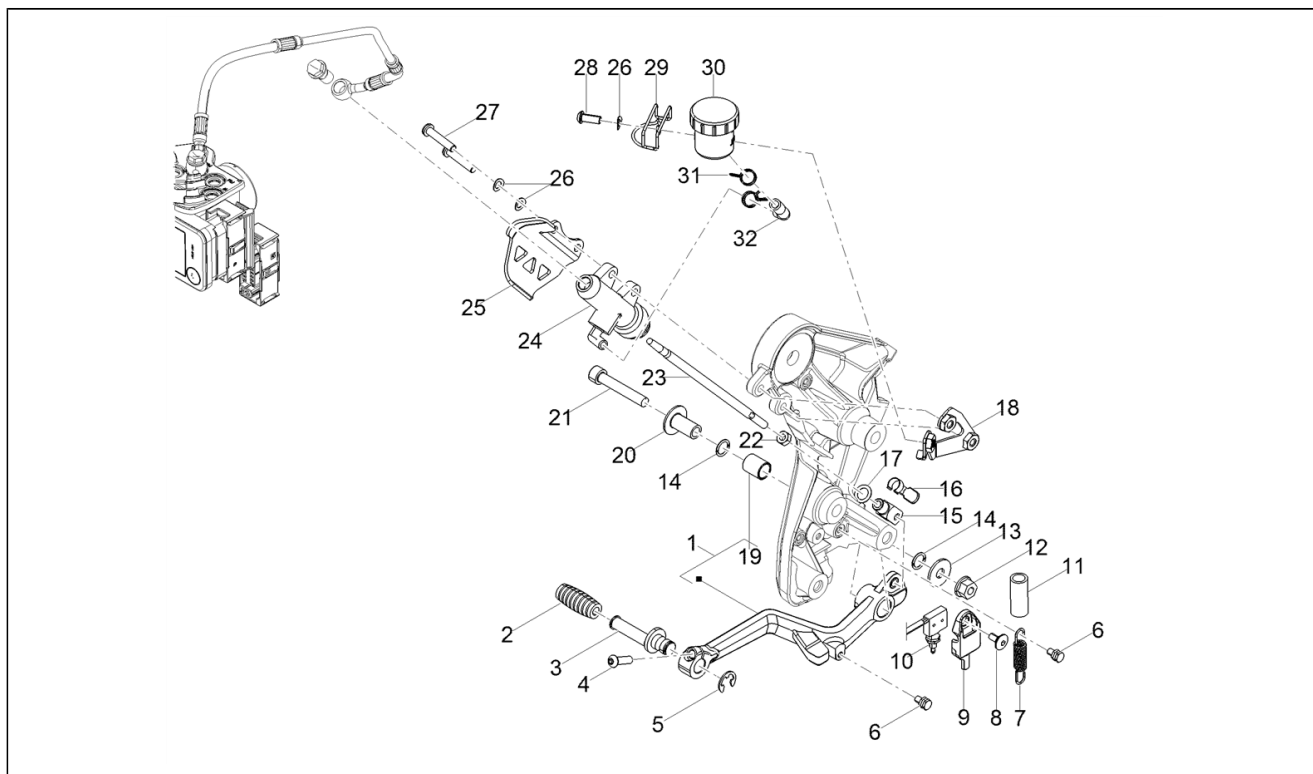

Assembly	Brake system
Code	06.030
Description	Rear master cylinder
Review	1

FILTERS: none

Pos.	Code	Description	Q.ty	Variants
1	2B005634	Rear brake lever	1	
2	AP8120912	Lever rubber	1	
3	AP8121221	Brake lever pin	1	
4	AP8224470	Hex socket screw M6x20	1	
5	AP8150462	Circlip d9	1	
6	859946	Fixing pin	2	
7	AP8121927	Rear brake lever spring	1	
8	AP8150500	Hex socket screw M5x9	1	
9	2B004845	Electric device support	1	
10	2D000325	Stop/clutch switch	1	
11	AP8120822	Silent block, spring	1	
12	967363	Nut M8x1,25	1	
13	AP8150018	Washer	1	
14	AP8144007	O-ring 11,11x1,78	2	
15	AP8113081	Fork	1	
16	AP8113082	Gear selector fork clips	1	
17	AP8120178	O-ring OR112	1	
18	2B005589	Tank support bracket	1	
19	895328	Sintered bushing	1	
20	AP8121509	Bush	1	
21	GU98680450	Hex socket screw M8x50	1	
22	GU92606206	Nut	1	
23	2B005624	Rod	1	
24	2B000508	Rear master cylinder	1	
25	2B005685	Brake master cyl.protection	1	
26	AP8150182	Curved spring washer *	3	
27	AP8152128	Hex socket screw M6x30	2