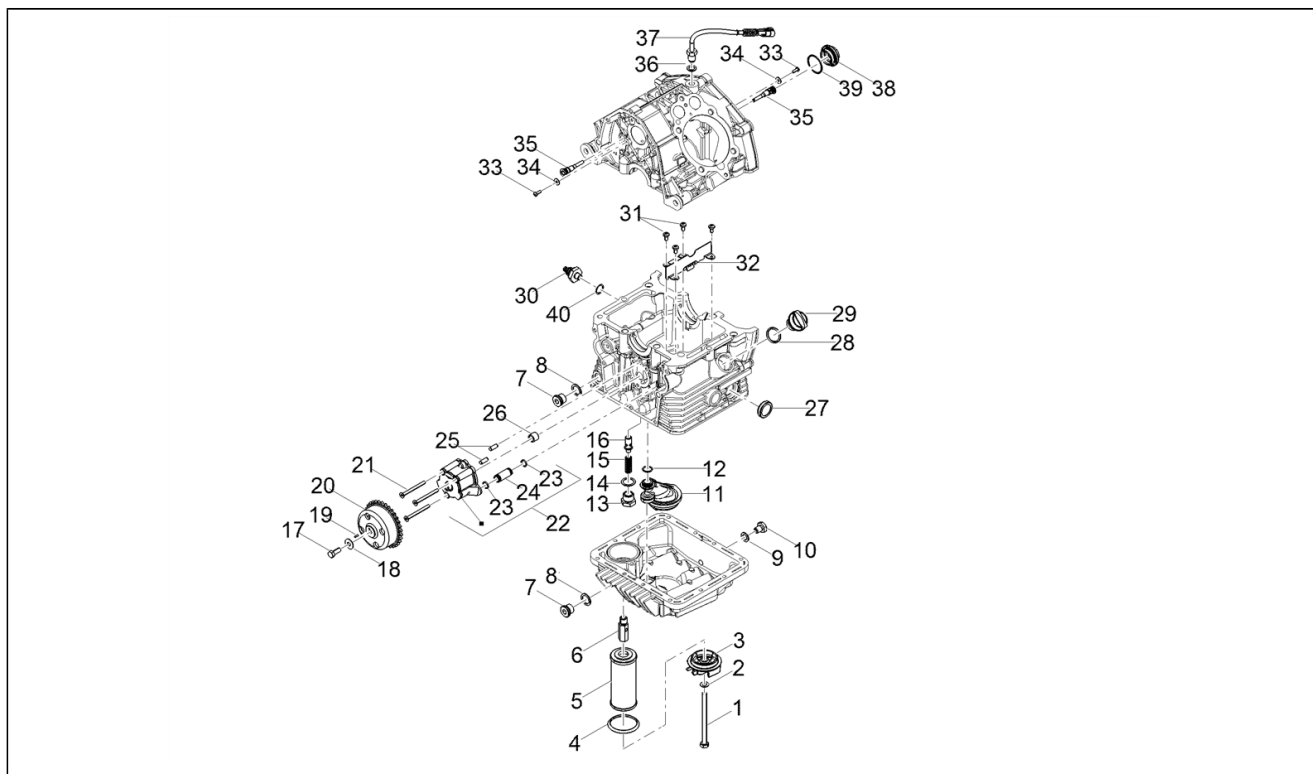

Assembly	Engine
Code	03.190
Description	Lubrication
Review	1

FILTERS: none

Pos.	Code	Description	Q.ty	Variants
1	GU27152885	Bolt	1	
2	GU12154200	Gasket 8,25x15x1	1	
3	1A013815	Oil filter cover	1	
4	GU90706444	O-ring	1	
5	2A000633	Oil filter	1	
6	GU19003800	Joint	1	
7	1A015068	Cover	2	
8	287174	Copper gasket	2	
9	GU10528900	Gasket	1	
10	GU31003766	Oil unload plug M10x1	1	
11	2B0043005	Oil strainer	1	
12	237553	O-ring	1	
13	GU31159050	Cover	1	
14	GU18144350	Washer 18,25x24x1	1	
15	GU94321079	Spring	1	
16	1A014844	Oil pressure adjusting valve	1	
17	1A014410	Vite TE M7x18 preimpregnata	1	
18	1A014411	Belleville spring	1	
19	GU92296723	Roller	1	
20	1A015490	Oil pump gear	1	
21	1A008533	Countersunk-head screw M5x55	3	
22	1A015236	Oil pump assembly	1	
23	1A008325	Seal ring (o-ring)	2	
24	1A008291	Hose union	1	
25	GU19018920	Pin	2	
26	976168	Roller cage 10x14x12	1	
27	485693	Oil level indicator	1