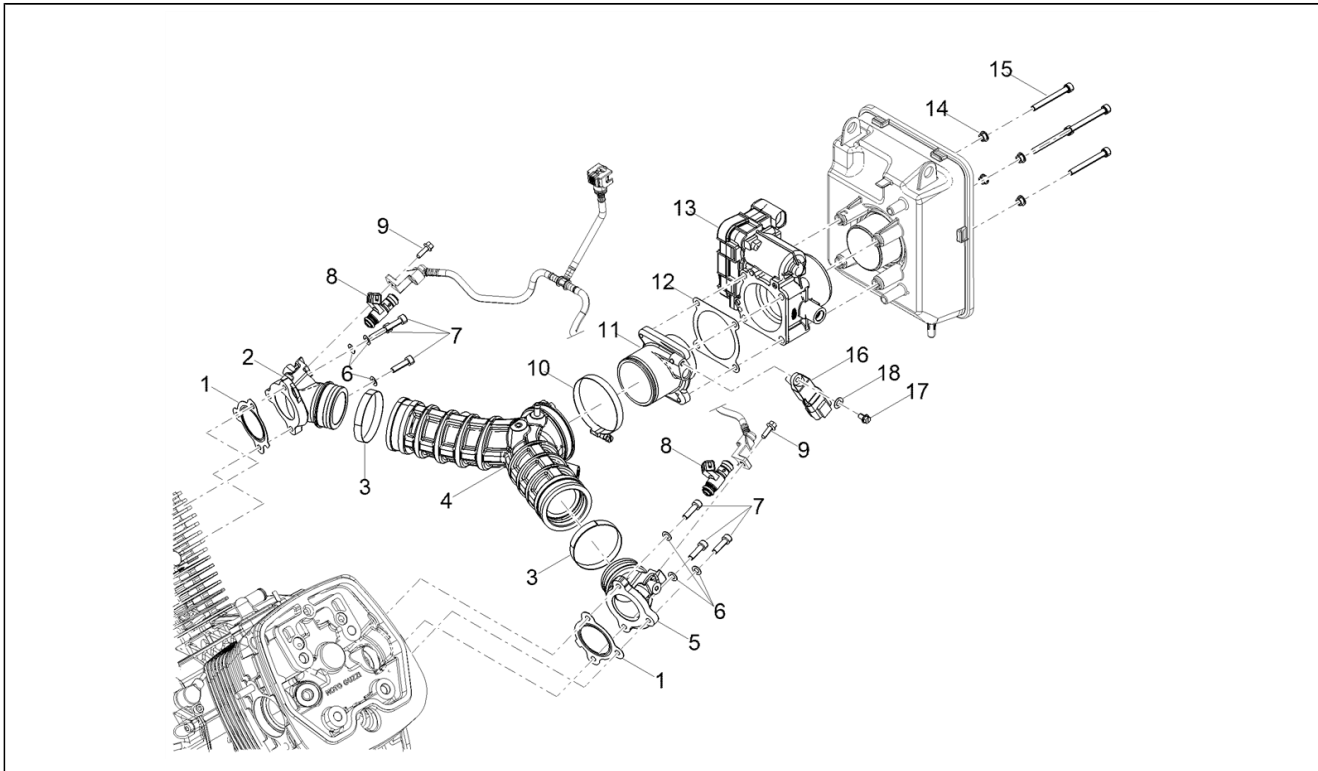

Assembly	Engine
Code	03.060
Description	Throttle body
Review	1

FILTERS: none

Pos.	Code	Description	Q.ty	Variants
1	1A009167	Gasket	2	
2	1A009154	RH intake connector	1	
3	CM258302	Hose clamp	2	
4	1A014996	Throttle body hose	1	
5	1A009088	LH intake connector	1	
6	GU03013800	Washer 6,4x12	6	
7	GU98622322	screw	6	
8	1D001393	Injector	2	
9	830061	Screw w/ flange M5x16	2	
10	AP8102401	Hose clamp D50-70x8*	1	
11	1A008090	Joint	1	
12	872264	Gasket	1	
13	872230	Throttle body	1	
14	887282	T bushing	4	
15	AP8150045	Hex socket screw M6x55	4	
16	887015	Air temp. Sensor	1	
17	2B002418	Screw w/ flange M6x16	1	
18	658837	Crinkle washer D15 F8,4 S1,5 - INOX	1