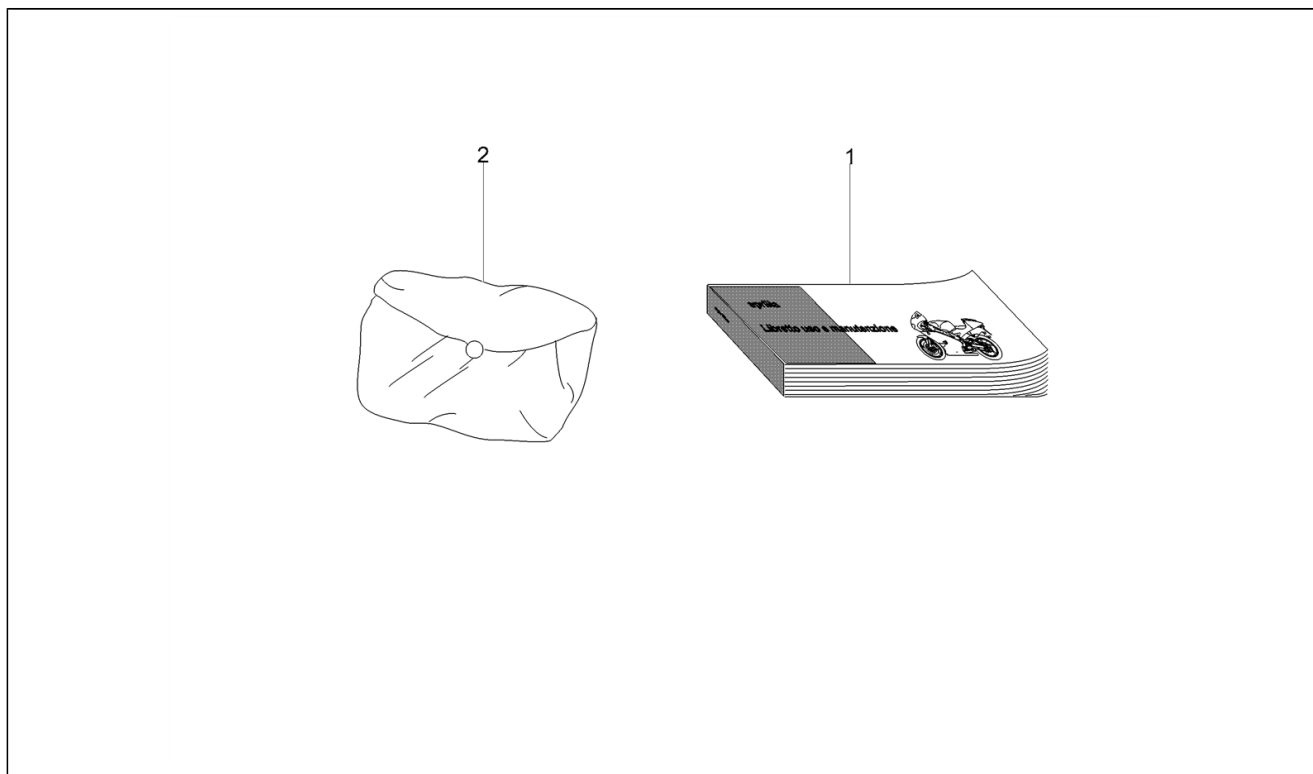

Assembly	Body
Code	02.180
Description	Plate set / Various
Review	1

FILTERS: none

Pos.	Code	Description	Q.ty	Variants
1	2Q000387	Op's handbook I-F-D-NL-E-UK	1	
2	2B006272	Toolkit	1