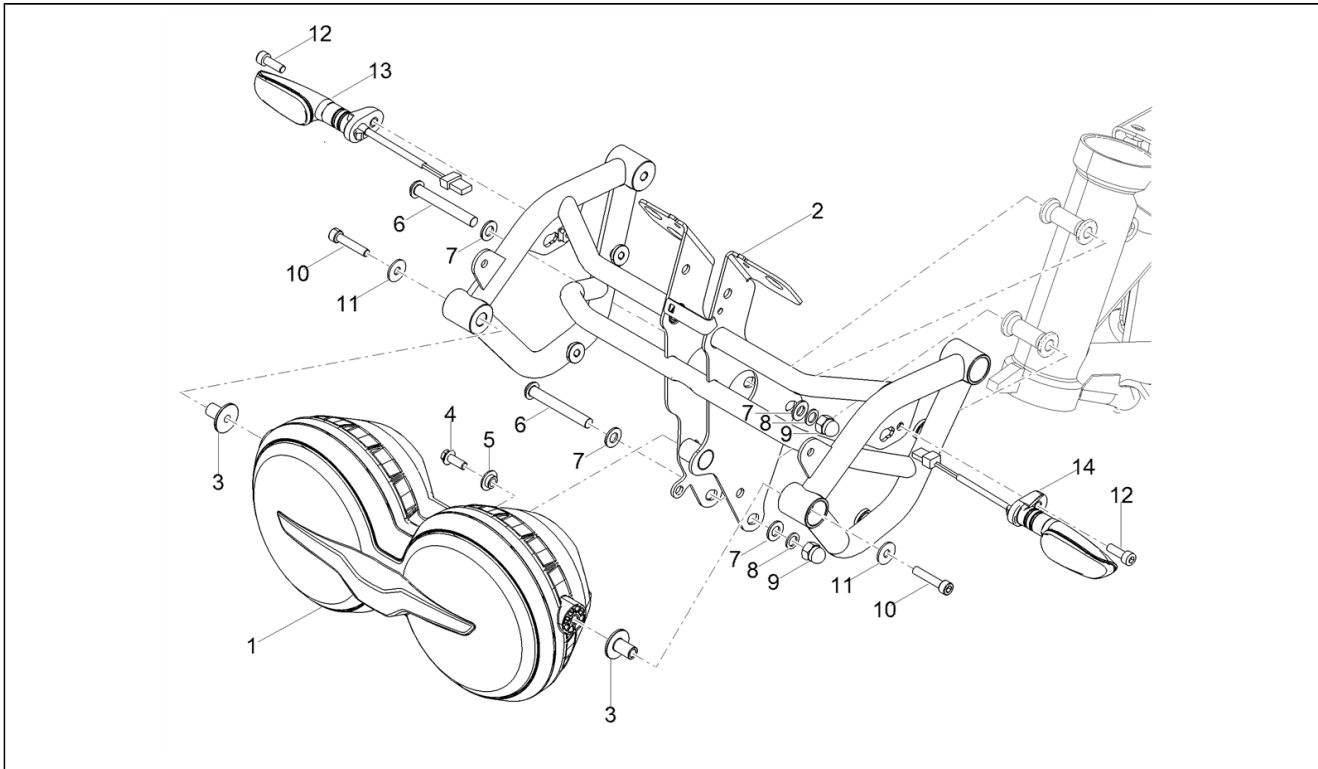

Assembly	Lights - Instruments
Code	08.010
Description	Front lights
Review	1

FILTERS: none

Pos.	Code	Description	Q.ty	Variants
1	2D000415	Headlight	1	
2	2B005457000YE9	Front frame	1	Colour: Blu Atlante [BLUE], Grigio Atacama [GREY], Rosso vulcano [RED]
2	2B005457000YR8	Front frame	1	Colour: Yellow Sahara Special [YEL], Red kalahari Special [ROS]
3	AP8221228	Bush	2	
4	AP8152278	Screw w/ flange M6x16	1	
5	AP9100053	Bush d.10-h.3,5	1	
6	GU98350460	screw	2	
7	AP8163165	Stainless washer 16x8.4x1.6	4	
8	GU14615901	Washer 8,4X13X0,8	2	
9	860651	Cap nut M8x1,25	2	
10	GU98692325	Hex socket screw M6x25	2	
11	AP8150378	Washer 6,4x18x2	2	
12	GU98692318	Hex socket screw	2	
13	2D000439	Indicatore di direzione anteriore DX / posteriore Dx	1	
14	2D000438	Front left/Rear right turn sig. lamp	1