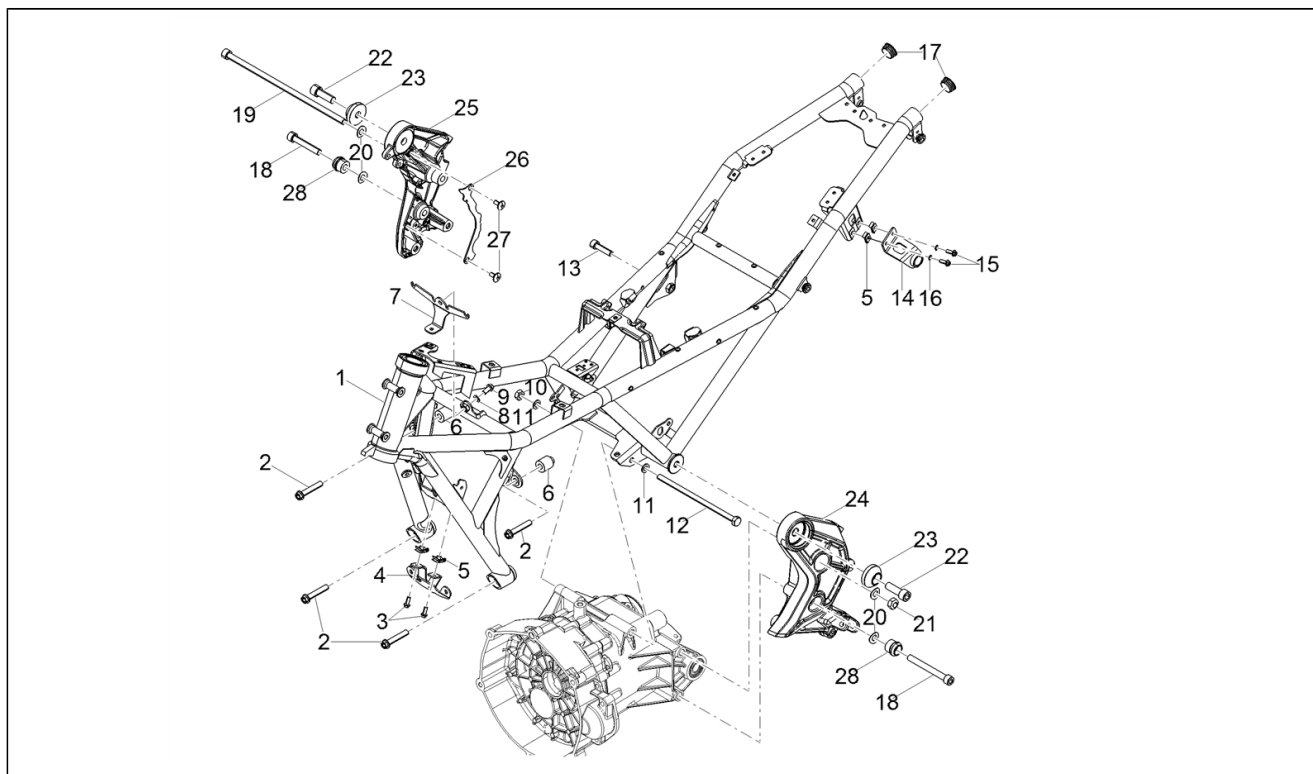

Assembly	Frame
Code	01.010
Description	Frame
Review	1

FILTERS: none

Pos.	Code	Description	Q.ty	Variants
1	2B005033000YR8	Frame, red	1	Colour: Yellow Sahara Special [YEL], Red kalahari Special [ROS]
1	2B005033000YE9	Frame p.	1	Colour: Blu Atlante [BLUE], Grigio Atacama [GREY], Rosso vulcano [RED]
2	AP8152414	Screw w/ flange M10x55	4	
3	AP8152278	Screw w/ flange M6x16	2	
4	2B005144	Voltage regulator support bracket	1	
5	254485	Spring plate M6	4	
6	2B004675	Bush	2	
7	2B005419	Support bracket	1	
8	658837	Crinkle washer D15 F8,4 S1,5 - INOX	1	
9	AP8152285	Screw w/ flange	1	
10	GU92630510	Nut M10x1,5	1	
11	GU95008210	Washer 10,2X18X2	2	
12	AP8150412	Screw	1	
13	AP8150048	Hex socket screw	1	
14	2B005039	Silencer support	1	
15	AP8152278	Screw w/ flange M6x16	2	
16	GU14217901	Washer 6,4x10x0,7	2	
17	978301	Cover	2	
18	AP8150287	Hex socket screw M10x90	2	
19	2B001230	Pin 278X10	1	
20	AP8150210	Curved spring washer *	4	
21	GU92630510	Nut M10x1,5	1	
22	GU98682635	screw	2	
23	2B005686	Bush	2	
24	2B005623	LH plate	1