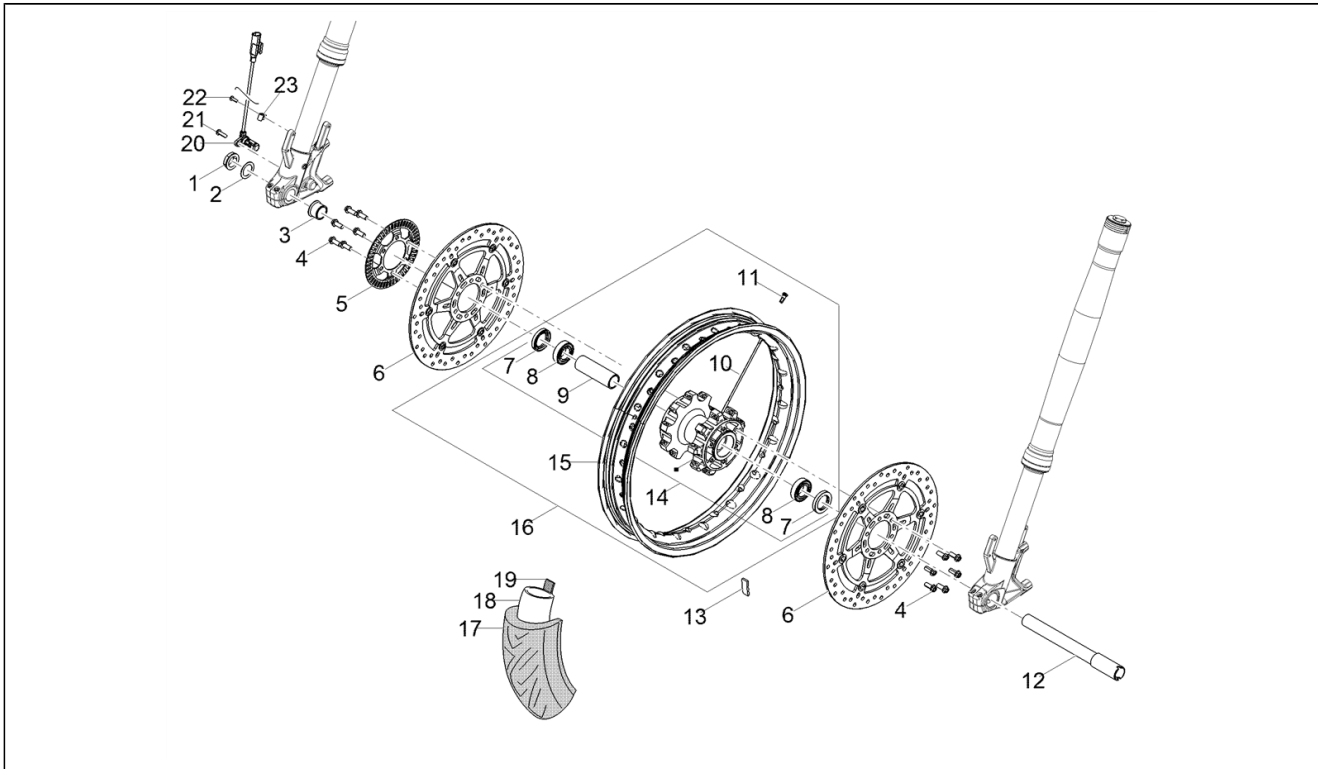

<b>Assembly</b>	Wheels
<b>Code</b>	05.010
<b>Description</b>	Front wheel
<b>Review</b>	1

FILTERS: none

Pos.	Code	Description	Q.ty	Variants
1	GU01612190	Nut	1	
2	GU95005325	Washer 25,2X36X1	1	
3	978498	Spacer	1	
4	2B002416	Screw w/ flange M8x20	12	
5	2B004778	ABS phonic wheel	1	
6	883688	Front brake disc 320	2	
7	AP8125773	Gasket ring 30x47x7	2	
8	AP8125777	Ball bearing 25x47x12	2	
9	978516	Spacer	1	
10	2B004304	Spoke	36	
11	GU03631250	Nipples	36	
12	2B004305	Front wheel spindle	1	
13	GU14616150	Counterweight	1	
14	2B005446	Fr. hub	1	
15	2B006276	Wheel	1	
16	2B004300	Front wheel complete with bearings	1	
17	2B004302	Front tyre 110 80 R19 M/C 59V TL	1	Technical Specification: V85 TT [BASE]
17	2B006067	Front tyre 110/80 R 19 59V TL/TT	1	Technical Specification: V85 TT Special [SP]
18	2B005858	Inner tube	1	
19	2B006085	Front wheel flap	1	
20	859792	Sensor ABS	1	
21	1C001499	TBEI TORX screw M5x16 INOX	1	
22	581957	Hex socket screw	1	
23	859777	Fairlead	1	