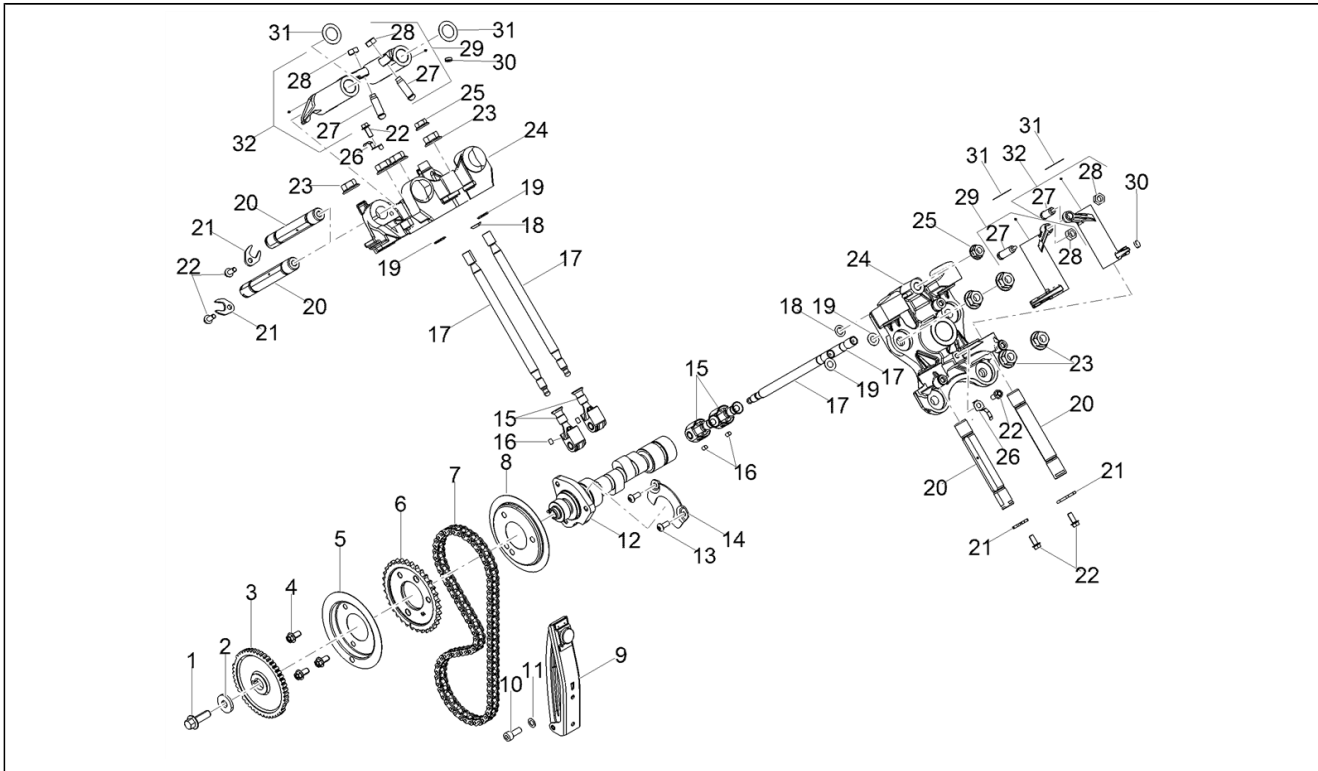

Assembly	Engine
Code	03.120
Description	Timing system
Review	1

FILTERS: none

Pos.	Code	Description	Q.ty	Variants
1	1A014977	TEF M8x25 screw	1	
2	840569	Washer	1	
3	1A013570	Phonic wheel	1	
4	878872	Screw w/ flange	3	
5	1A014673	Retaining plate	1	
6	1A006243	Timing system gear	1	
7	GU19058021	Camshaft chain	1	
8	1A005955	Plate	1	
9	GU19058220	Chain stretching drive	1	
10	GU98882316	screw	1	
11	GU95129115	Washer	1	
12	1A013734	Camshaft	1	
13	B014598	Torx Screw M5x12	2	
14	1A009346	Camshaft retaining plate	1	
15	1A010124	Roller tappet	4	
16	B013552	Roller	4	
17	1A013652	Rocker arm rod	4	
18	1A006861	Gasket ring	2	
19	2A000579	O-Ring seal ring 2,62x9.19	4	
20	1A011963	Rocker shaft	4	
21	1A015559	Fork	4	
22	AP8152272	Screw w/ flange M5x12	6	
23	825694	Nut M10x1,25	8	
24	1A013883	Rocker arm support	2	
25	1A006659	Flanged nut M8x1.25	2	
26	2A000527	Plate	2	
27	1A004907	Adjuster screw	4