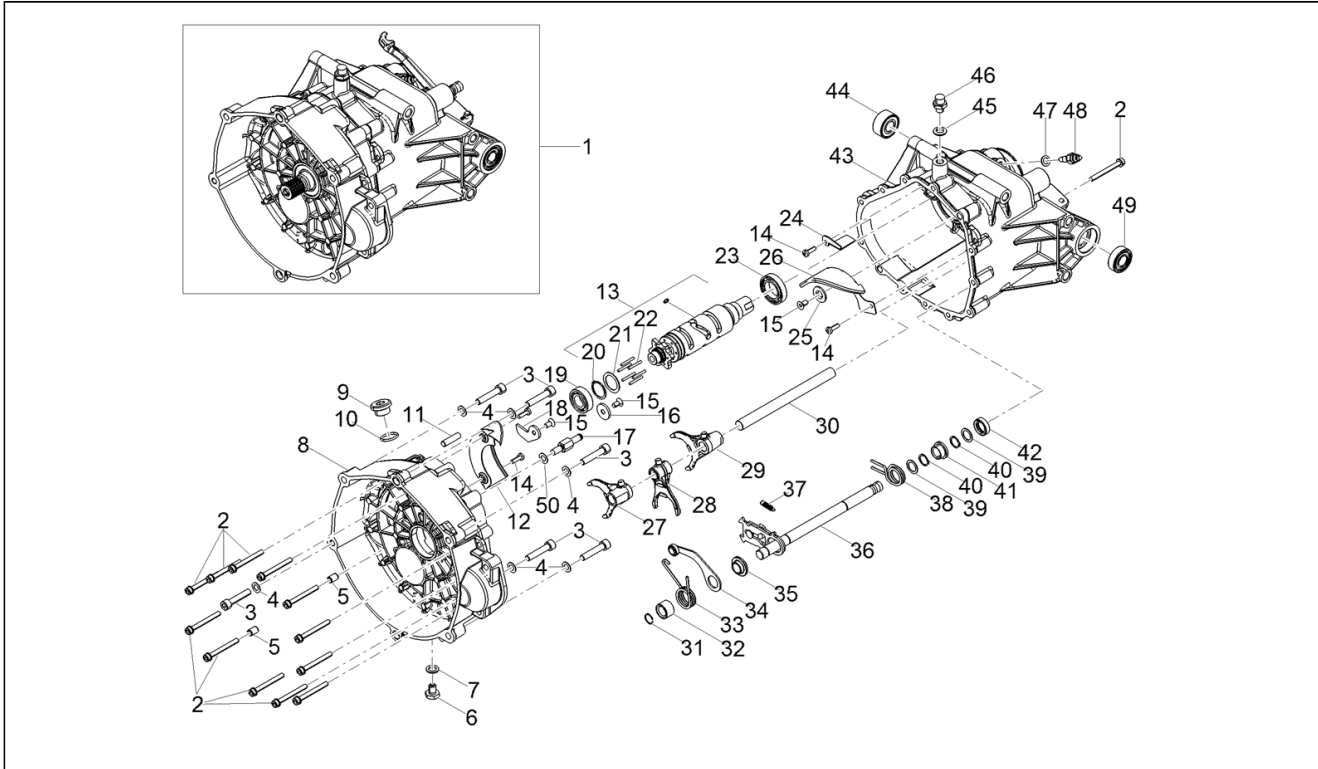

Assembly	Engine
Code	03.170
Description	Gear box / Selector / Shift cam
Review	1

FILTERS: none

Pos.	Code	Description	Q.ty	Variants
1	2A0010035	Transmission, assy	1	
2	2A000591	Special hex socket screw M6x55	13	
3	GU98680440	Hex socket screw M8x40	6	
4	658837	Crinkle washer D15 F8,4 S1,5 - INOX	6	
5	GU19002020	Bushing 6,6x9x13	2	
6	GU31003766	Oil unload plug M10x1	1	
7	GU10528900	Gasket	1	
8	2A0009545	Clutch drum	1	
9	GU12022600	Oil plug	1	
10	GU90706203	O-ring 20,24X2,62	1	
11	B064079	Threaded pin	1	
12	2A001022	Oil separator	1	
13	2A000991	Shift cam cpl.	1	
14	2A000241	Screw M5x16	4	
15	B013608	Screw	4	
16	873928	Washer	1	
17	2A001042	Set screw	1	
18	2A001006	Plate	1	
19	834764	Bearing	1	
20	GU90271022	Circlip	1	
21	GU05235531	Spacer	1	
22	2A000938	Pin	6	
23	857250	Ball bearing 25x42x9	1	
24	2A001018	Plate	1	
25	2A001013	Countersunk washer	1	
26	2A001025	Oil separator	1	
27	2A000225	Fork for secondary shaft	1