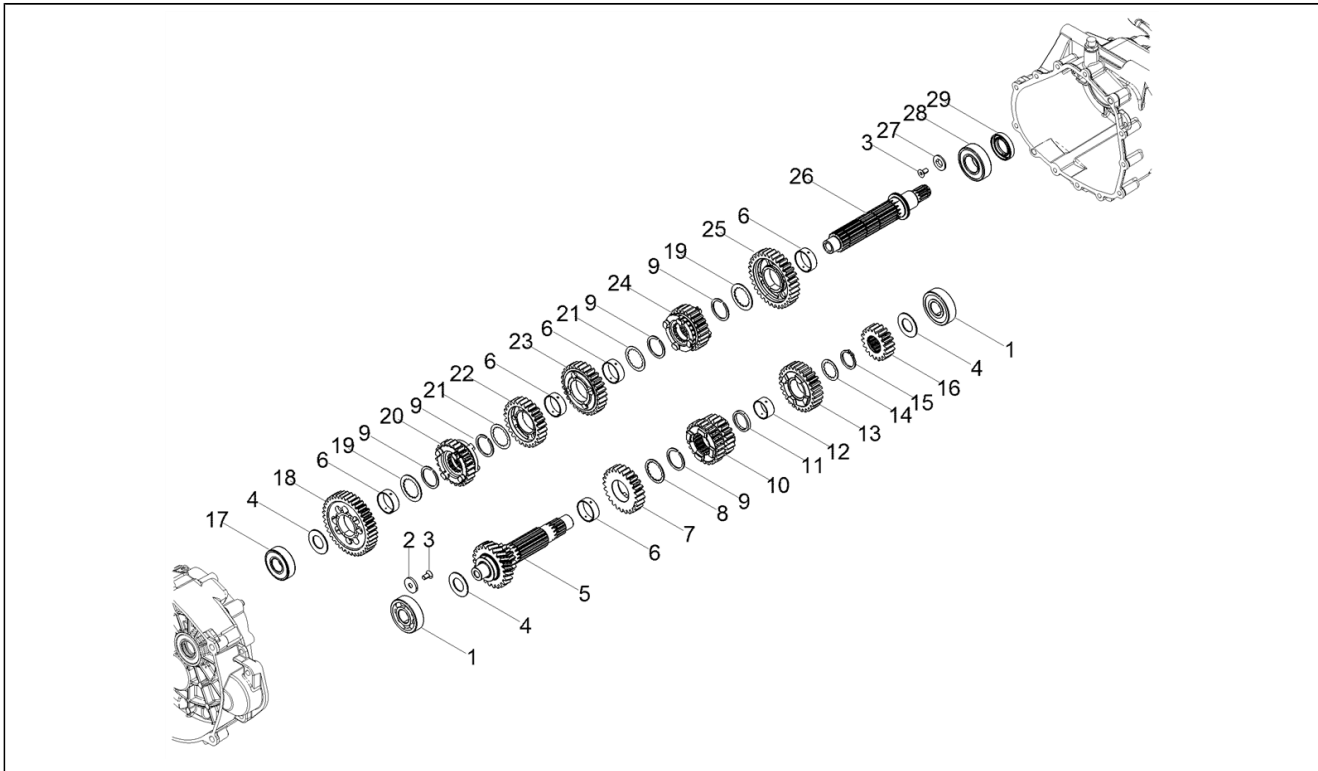

Assembly	Engine
Code	03.180
Description	Gear box - Gear assembly
Review	1

FILTERS: none

Pos.	Code	Description	Q.ty	Variants
1	GU92201822	Ball bearing 20x52x15	2	
2	873928	Washer	1	
3	B013608	Screw	2	
4	1A000566	Thrust washer	3	
5	2A001002	Primary gear shaft	1	
6	849308	Moveable bush	5	
7	1A000360	Fifth speed gear	1	
8	849424	Clearance washer	1	
9	1A002604	Shaft snap ring	5	
10	1A000436	Sliding pinion 3a - 4a vel.	1	
11	B015040	Thrust washer	1	
12	974162	Moveable bush	1	
13	1A000361	6th pinion gear	1	
14	849396	Clearance washer	1	
15	974165	Snap ring	1	
16	1A000365	2nd pinion gear	1	
17	2A001011	Bearing 20x47x14	1	
18	2A000988	First speed gear	1	
19	849309	Clearance washer	2	
20	2A000989	Fifth speed gear	1	
21	849310	Clearance washer	2	
22	1A000368	Fourth speed gear Z=26	1	
23	1A000367	Third speed gear Z=28	1	
24	1A000370	Gear 6a Z=24	1	
25	1A000366	Second speed gear Z=32	1	
26	2A000998	Secondary gearbox shaft	1	
27	2A001013	Countersunk washer	1