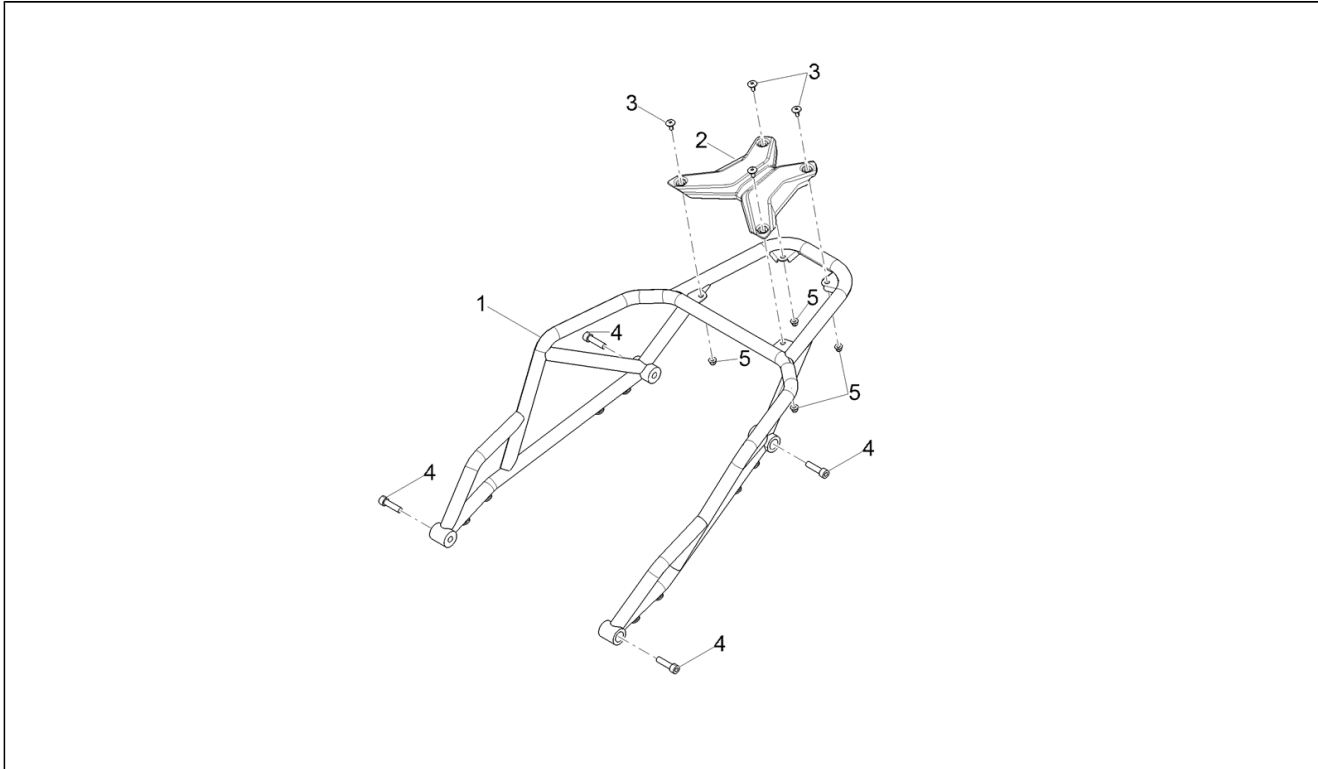

Assembly	Body
Code	02.160
Description	Luggage rack
Review	1

FILTERS: none

Pos.	Code	Description	Q.ty	Variants
1	2B005292000YR8	Luggage rack, red	1	Colour: Yellow Sahara Special [YEL], Red kalahari Special [ROS]
1	2B005292000YE9	Luggage rack	1	Colour: Blu Atlante [BLUE], Grigio Atacama [GREY], Rosso vulcano [RED]
2	2B005779	Tyre	1	
3	AP8150500	Hex socket screw M5x9	4	
4	GU98682430	Hex socket screw M8x30	4	
5	AP8152306	Self-locking nut M5	4