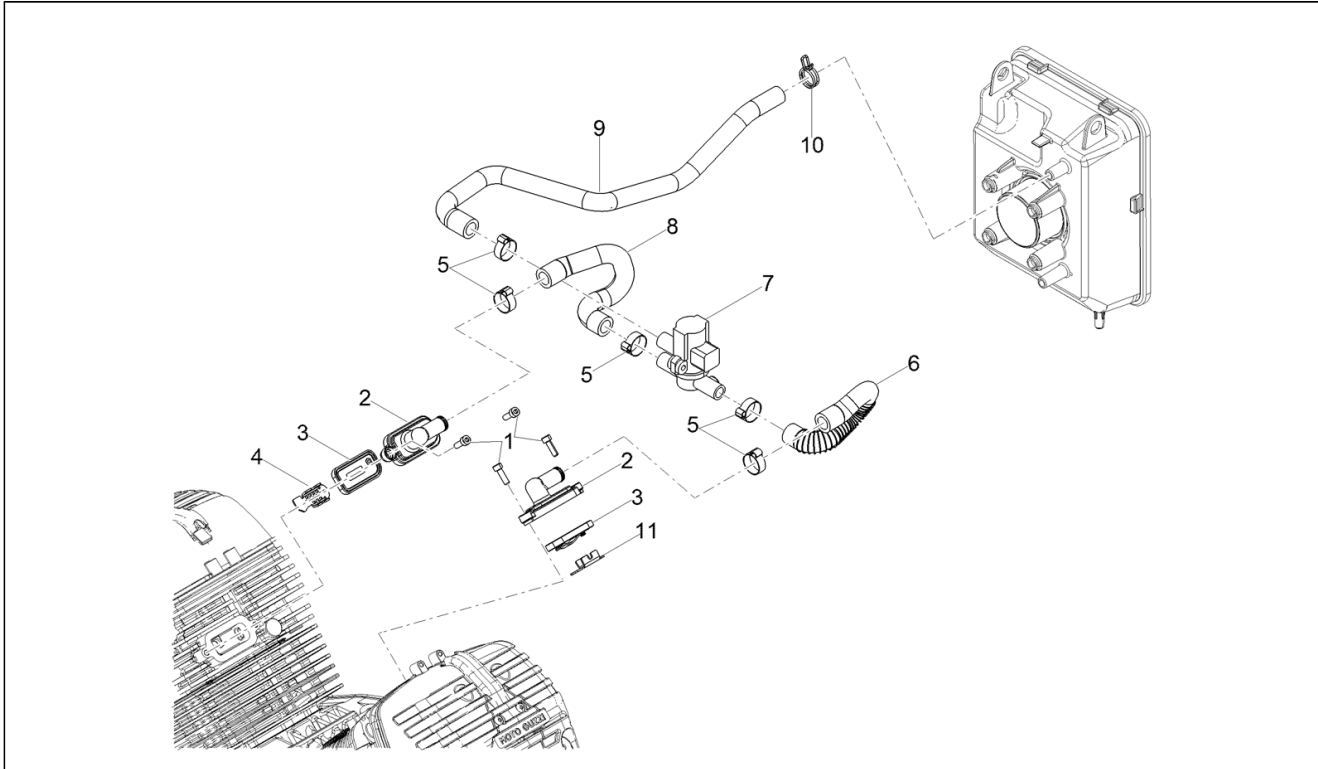

Assembly	Engine
Code	03.320
Description	Secondary air
Review	1

FILTERS: none

Pos.	Code	Description	Q.ty	Variants
1	GU98612216	Hex socket screw	4	
2	2A000597	Cover	2	
3	857045	Reed valve	2	
4	857047	Spark arrester	1	
5	AP8102786	Hose clip 20x8	5	
6	2B005159	LH pipe SAS	1	
7	857181	SAS valve	1	
8	2B005158	RH pipe SAS	1	
9	2B005157	Filter box pipe	1	
10	CM002912	Hose clamp	1	
11	857046	Spark arrester	1