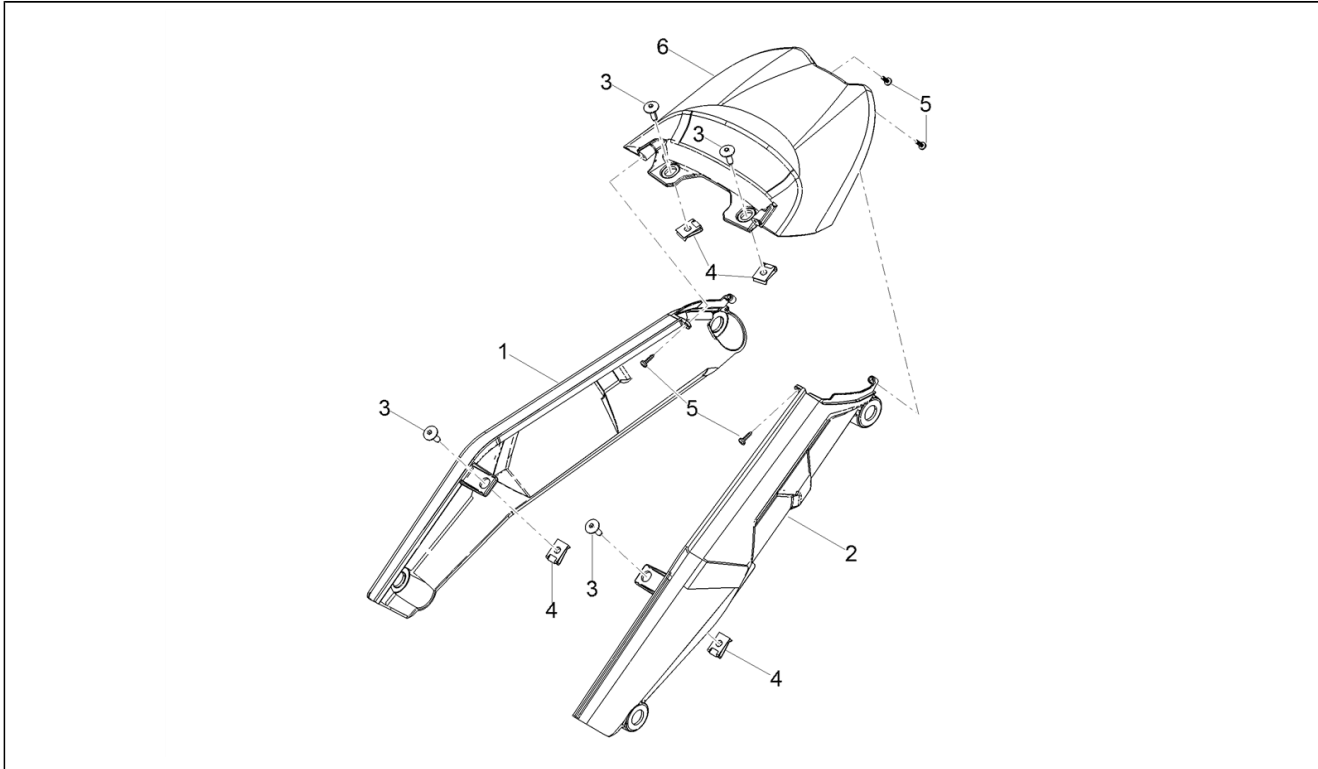

Assembly	Body
Code	02.140
Description	Rear body
Review	1

FILTERS: none

Pos.	Code	Description	Q.ty	Variants
1	2B005352	Right rear cover	1	
2	2B005353	Left rear cover	1	
3	AP8152302	Screw w/ flange M5x12	4	
4	AP8102375	Clip M5	4	
5	296141	Self tapping screw	4	
6	2B005354	Rear protection	1