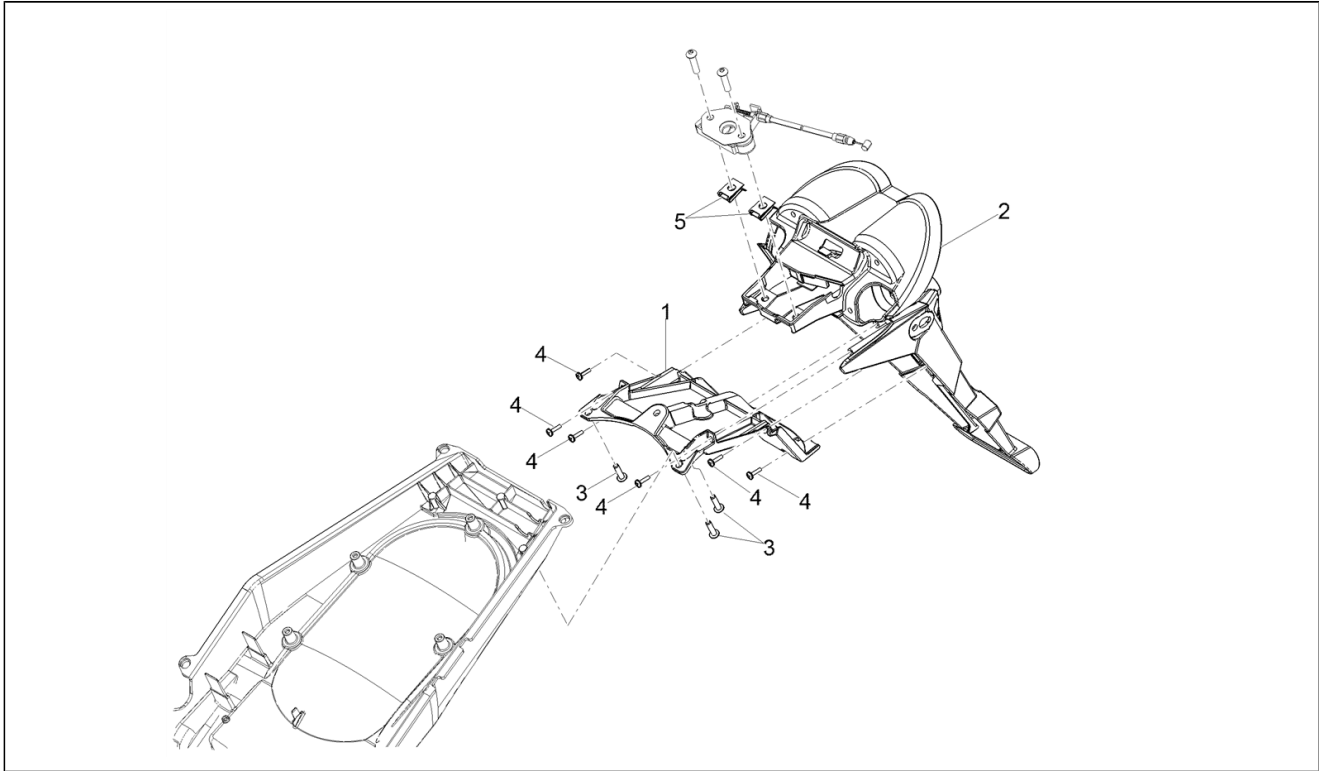

Assembly	Body
Code	02.150
Description	Rear mudguard
Review	1

FILTERS: none

Pos.	Code	Description	Q.ty	Variants
1	2B005694	License plate fastener	1	
2	2B005451	License plate	1	
3	AP8152329	Phillips screw, SWP M5x20	3	
4	AP8150413	Self-tap screw 3,9x14	6	
5	254485	Spring plate M6	2