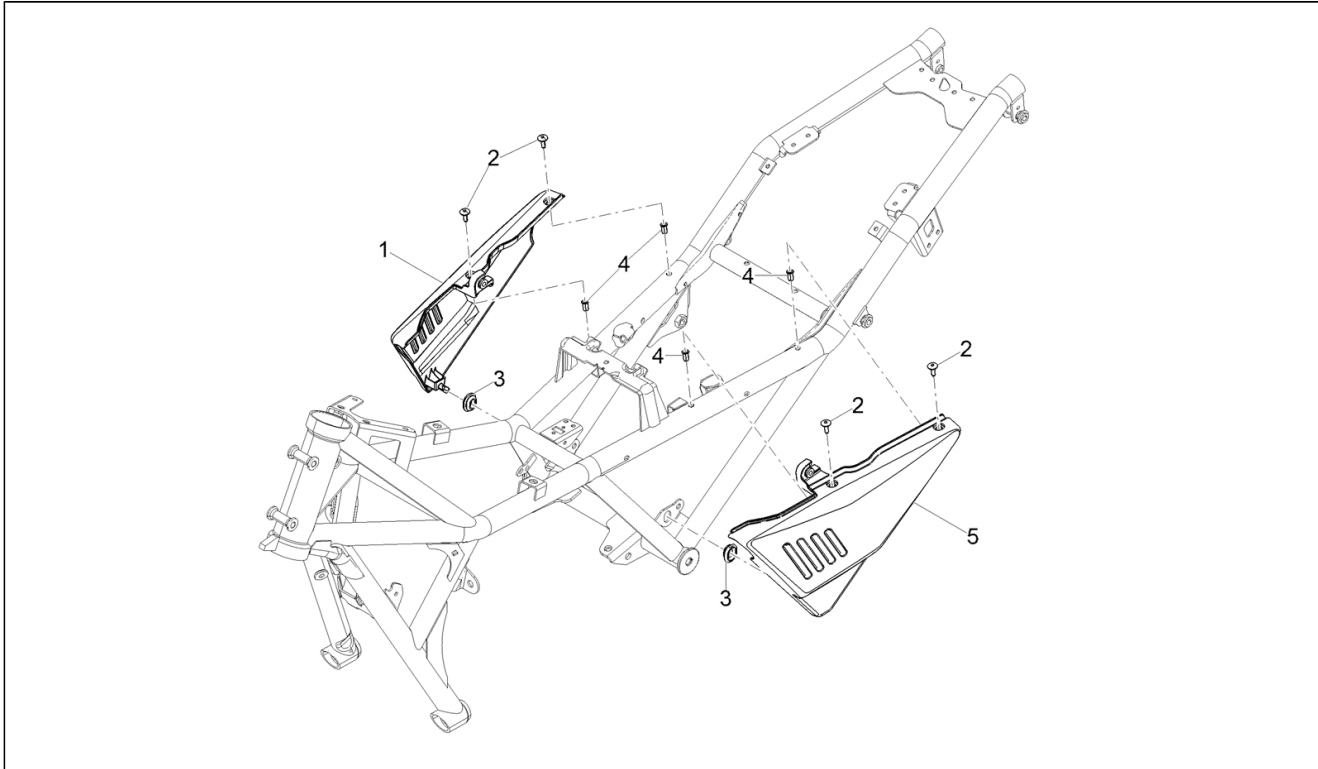

Assembly	Body
Code	02.100
Description	Central body
Review	1

FILTERS: none

Pos.	Code	Description	Q.ty	Variants
1	2H003191000YR9	RH side panel, red	1	Colour: Rosso vulcano [RED] Technical Specification: Decal [D]
1	2H003312000Z2	RH side panel, red	1	Colour: Red kalahari Special [ROS] Technical Specification: Decal [D]
1	2H003213000Z1	RH side panel, yellow	1	Colour: Yellow Sahara Special [YEL] Technical Specification: Decal [D]
1	2H003191000YE8	RH side panel	1	Colour: Blu Atlante [BLUE] Technical Specification: Decal [D]
1	2B005181	RH side panel, blank	1	Colour: Blank [GR]
1	2H003191000EQ	Grey RH side panel	1	Colour: Grigio Atacama [GREY] Technical Specification: Decal [D]
2	2H003192000YR9	LH side panel, red	1	Colour: Rosso vulcano [RED] Technical Specification: Decal [D]
2	AP8152302	Screw w/ flange M5x12	4	
3	AP8220162	Rubber spacer	2	
4	AP8201755	Threaded rivet	4	
5	2H003313000Z2	LH side fairing	1	Colour: Red kalahari Special [ROS] Technical Specification: Decal [D]
5	2H003214000Z1	LH side panel, yellow	1	Colour: Yellow Sahara Special [YEL] Technical Specification: Decal [D]
5	2H003192000YE8	LH side fairing	1	Technical Specification: Decal [D]
5	2B005182	LH side panel, blank	1	Colour: Blank [GR]
5	2H003192000EQ	Grey LH side panel	1	Colour: Grigio Atacama [GREY] Technical Specification: Decal [D]