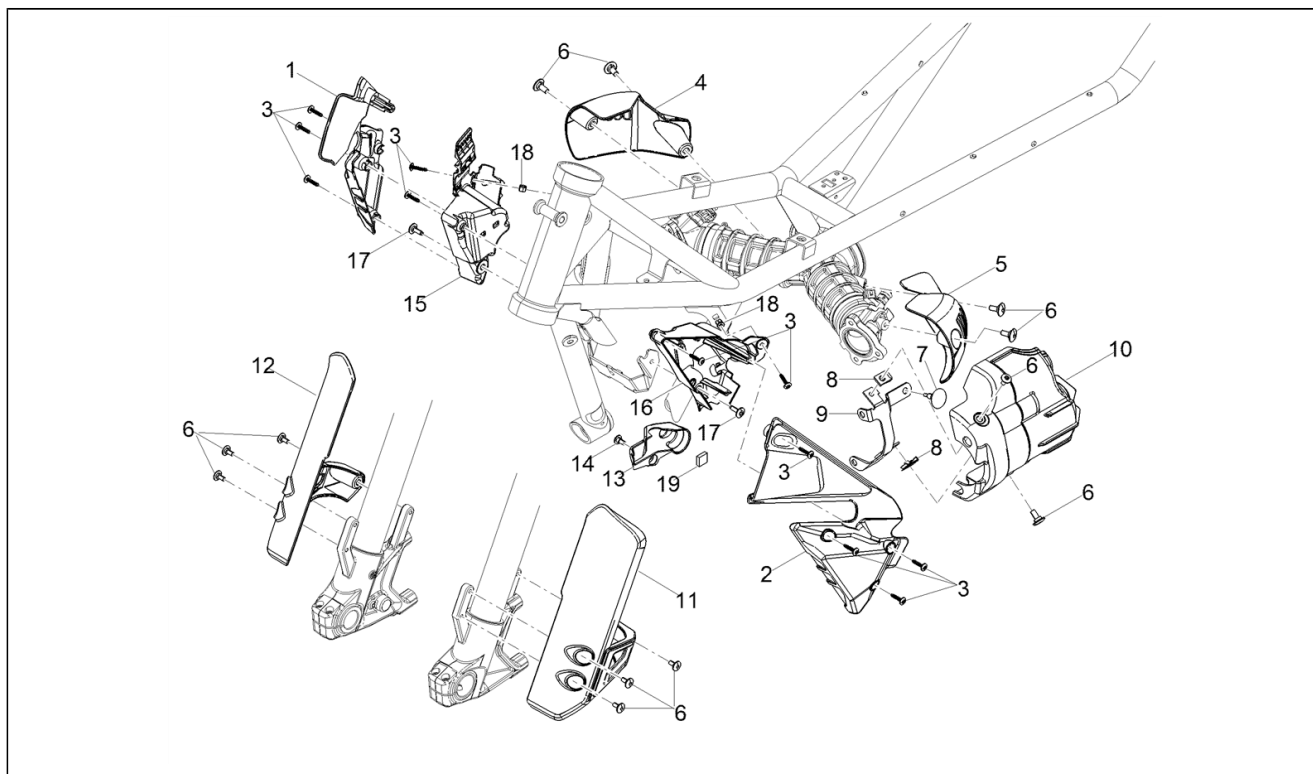

Assembly	Frame
Code	01.040
Description	Protection
Review	1

FILTERS: none

Pos.	Code	Description	Q.ty	Variants
1	2B005529	Right headstock cover	1	
2	2B005528	Left headstock cover	1	
3	258146	Self-tap screw M3x20	11	
4	2B005808	Right injector covers	1	
5	2B005809	Left injector covers	1	
6	AP8150500	Hex socket screw M5x9	12	
7	AP8120001	Rubber spacer	1	
8	AP8102375	Clip M5	2	
9	2B002937	Cover support bracket	1	
10	2B006168	Starter motor cover	1	
11	2H003326000Q4	LH sleeve protection, white	1	Colour: Red kalahari Special [ROS] Technical Specification: Decal [D]
11	2B005763	LH sleeve protection	1	Colour: Blu Atlante [BLUE], Grigio Atacama [GREY], Rosso vulcano [RED]
11	2H003216000Q4	LH sleeve protection, white	1	Colour: Yellow Sahara Special [YEL] Technical Specification: Decal [D]
12	2H003325000Q4	RH sleeve protection, white	1	Colour: Red kalahari Special [ROS] Technical Specification: Decal [D]
12	2B005699	RH sleeve protection	1	Colour: Blu Atlante [BLUE], Grigio Atacama [GREY], Rosso vulcano [RED]
12	2H003215000Q4	RH sleeve protection, white	1	Colour: Yellow Sahara Special [YEL] Technical Specification: Decal [D]
13	2B006091	Cable harness cover	1	
14	2B003422	M5x12 pre-coated countersunk hex head Torx screw	1	
15	2B005414	Connector box DX	1	
16	2B005413	Connector box SX	1	
17	AP8152302	Screw w/ flange M5x12	2	
18	AP8102671	Plastic rivet	2