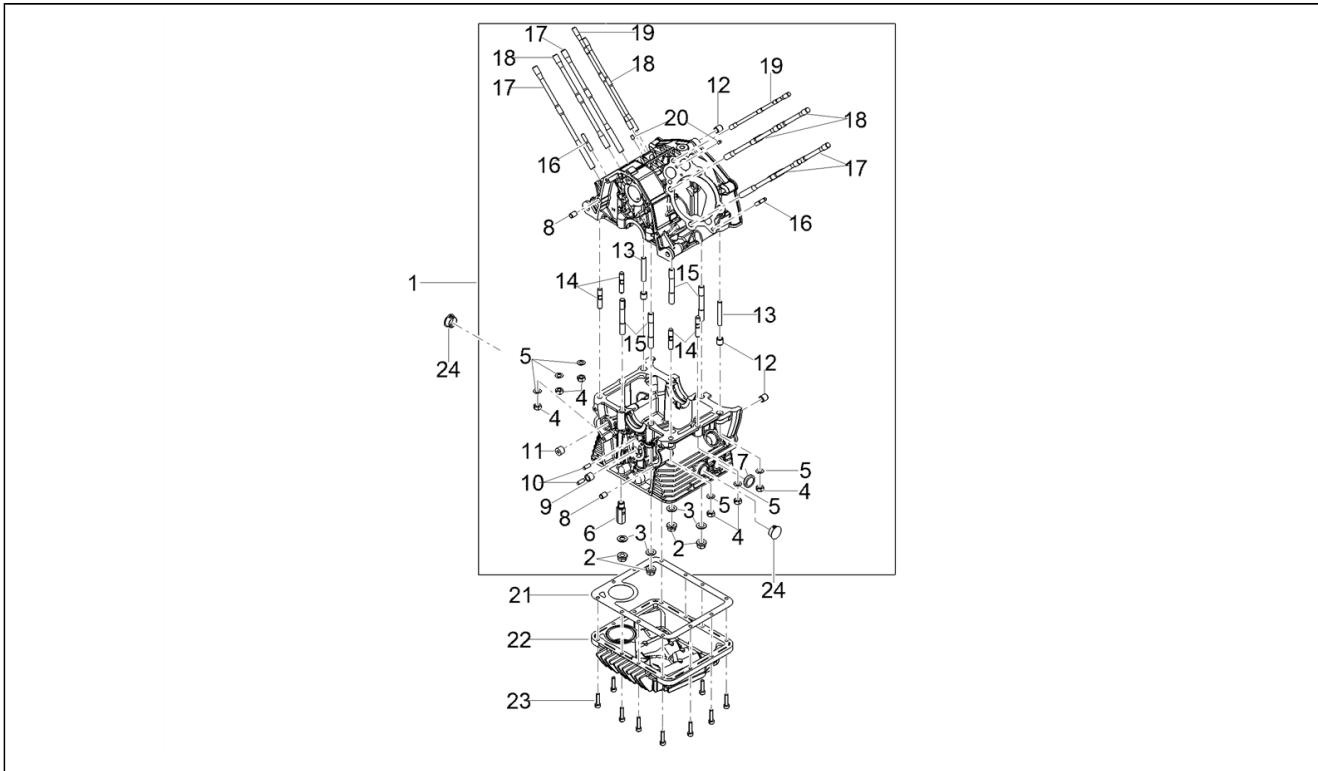

Assembly	Engine
Code	03.030
Description	Crankcases I
Review	1

FILTERS: none

Pos.	Code	Description	Q.ty	Variants
1	1A0143906	Coupled crankcase	1	
2	1A006656	Flanged nut M10x1	4	
3	1A006655	Flat washer	4	
4	GU92606208	Nut M8x1,25	6	
5	658837	Crinkle washer D15 F8,4 S1,5 - INOX	6	
6	GU19003800	Joint	1	
7	485693	Oil level indicator	1	
8	GU19002020	Bushing 6,6x9x13	2	
9	976168	Roller cage 10x14x12	1	
10	GU19018920	Pin	2	
11	831135	Plug M14x1,5	1	
12	GU19015020	Bushing	4	
13	GU96508055	Stud bolt	2	
14	GU96451430	Stud bolt	4	
15	1A004530	Stud bolt	4	
16	1A008256	Stud bolt	2	
17	1A008102	Long head stud bolt	4	
18	1A008103	Short head stud bolt	4	
19	1A008104	Central head stud bolt	2	
20	484993	Locating dowel	1	
21	1A014777	Sump gasket	1	
22	1A015044	Pan oil	1	
23	GU98682325	Hex socket screw M6x25	12	
24	2B006262	Cover	2