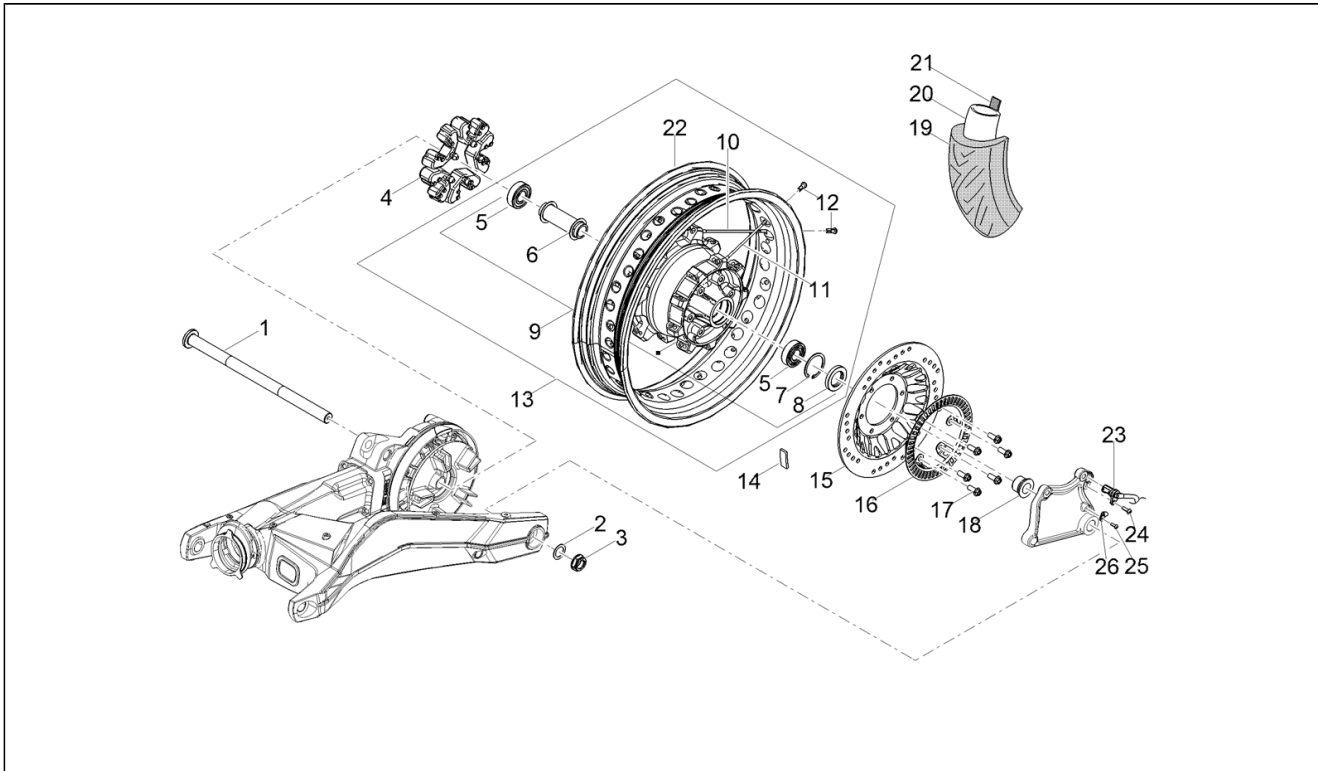

Assembly	Wheels
Code	05.020
Description	Rear wheel
Review	1

FILTERS: none

Pos.	Code	Description	Q.ty	Variants
1	2B004693	Rear wheel spindle	1	
2	AP8125687	Wheel pin washer	1	
3	648708	Rear wheel spindle nut	1	
4	B064290	Spring drive rubber	5	
5	GU92204220	Ball bearing 20X47X14	2	
6	2B001279	Rear wheel spacer set	1	
7	GU90272047	Circlip 47X50,5	1	
8	AP8110109	Gasket ring 28X47X7	1	
9	2B004431	Complete rear wheel hub	1	
10	2B004435	Spoke 160 mm	18	
11	2B004436	Spoke 165 mm	18	
12	GU03631250	Nipples	36	
13	2B0044385	Rear wheel	1	
14	GU14616150	Counterweight	1	
15	887448	Brake disc	1	
16	2B004396R	Phonic wheel	1	
17	2B002416	Screw w/ flange M8x20	6	
18	2B001956	Rear wheel spacer	1	
19	2B006066	Rear wheel 150/70 R 17 69V TL/TT	1	Technical Specification: V85 TT Special [SP]
19	2B004442	Rear tyre 150/70 R17 M/C 69V TL	1	Technical Specification: V85 TT [BASE]
20	GU30630430	Inner tube MD 17	1	
21	2B006086	Rear wheel flap	1	
22	2B0044375	Wheel rim	1	
23	859792	Sensor ABS	1	
24	1C001499	TBEI TORX screw M5x16 INOX	1	
25	581957	Hex socket screw	1	
26	859777	Fairlead	1