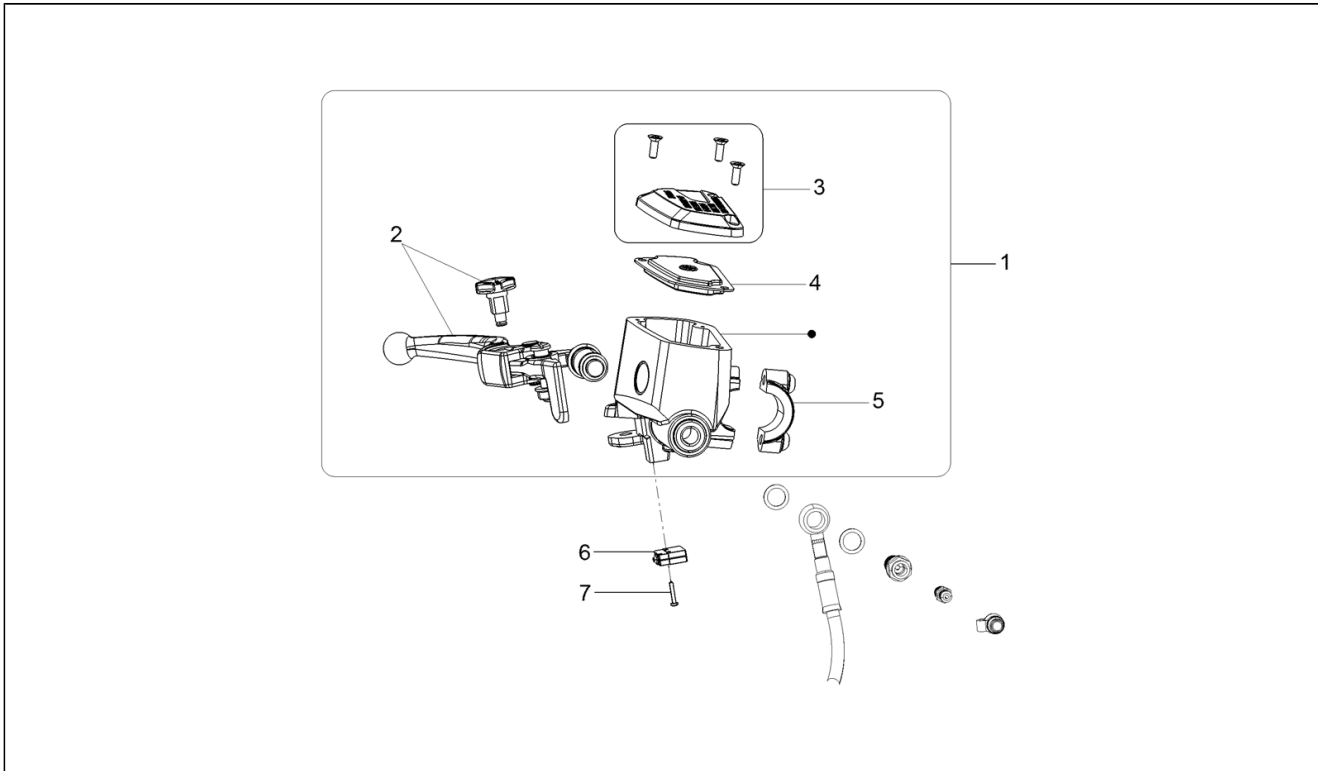

Assembly	Brake system
Code	06.010
Description	Front master cilinder
Review	1

FILTERS: none

Pos.	Code	Description	Q.ty	Variants
1	2B006111	Front brake mast.cyl cpl	1	
2	856048	Brake lever	1	
3	B064105	Complete cover	1	
4	858423	Diaphragm	1	
5	856050	U-bolt	1	
6	887627	Brake switch diagnosable	1	
7	654174	Special cap screw M2x12*	2