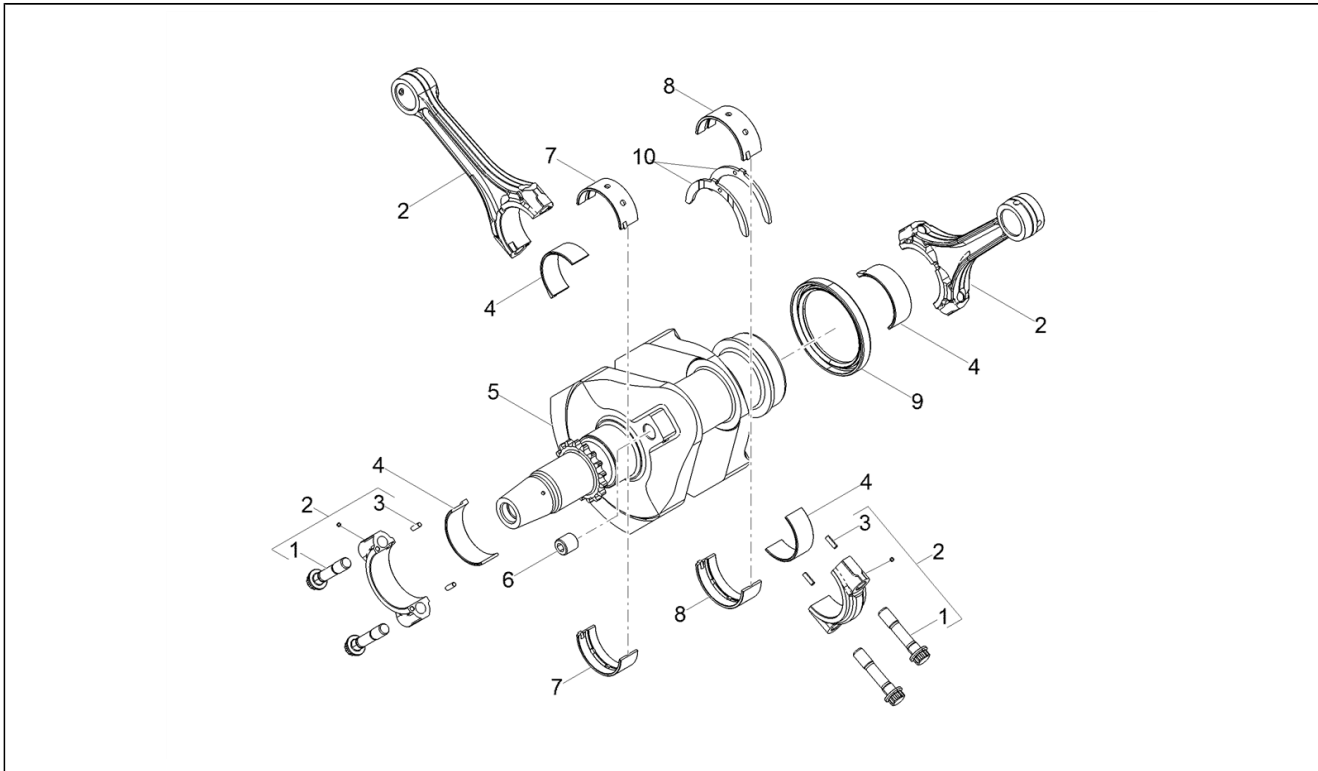

Assembly	Engine
Code	03.160
Description	Drive shaft
Review	1

FILTERS: none

Pos.	Code	Description	Q.ty	Variants
1	1A008014	Connecting rod screw	4	
2	1A007917E4	Biella classe di peso E4	1	
2	1A007917E1	Biella classe di peso E1	1	
2	1A007917E2	Biella classe di peso E2	1	
2	1A007917E3	Biella classe di peso E3	1	
2	1A007917E5	Biella classe di peso E5	1	
3	847906	Roller	4	
4	1A0068960R	Connecting rod half-bearing, red	4	
4	1A0068960G	Connecting rod half-bearing, yellow	4	
4	1A0068960B	Connecting rod half-bearing, blue	4	
5	1A009399E1	Albero motore classe di peso E1	1	
5	1A009399E2	Albero motore classe di peso E2	1	
5	1A009399E3	Albero motore classe di peso E3	1	
5	1A009399E4	Albero motore classe di peso E4	1	
5	1A009399E5	Albero motore classe di peso E5	1	
6	GU19065400	Cover	1	
7	1A0066680N	Front main half-bearing, black	1	
7	1A0066680G	Front main half-bearing, yellow	1	
7	1A0066680V	Front main half-bearing, green	1	
8	1A0066690V	Rear main half-bearing, green	2	
8	1A0066690N	Rear main half-bearing, black	2	
8	1A0066690G	Rear main half-bearing, yellow	2	
9	1A010753	Gasket ring 56x72x8	1	
10	GU27066460	Half-clamp	2