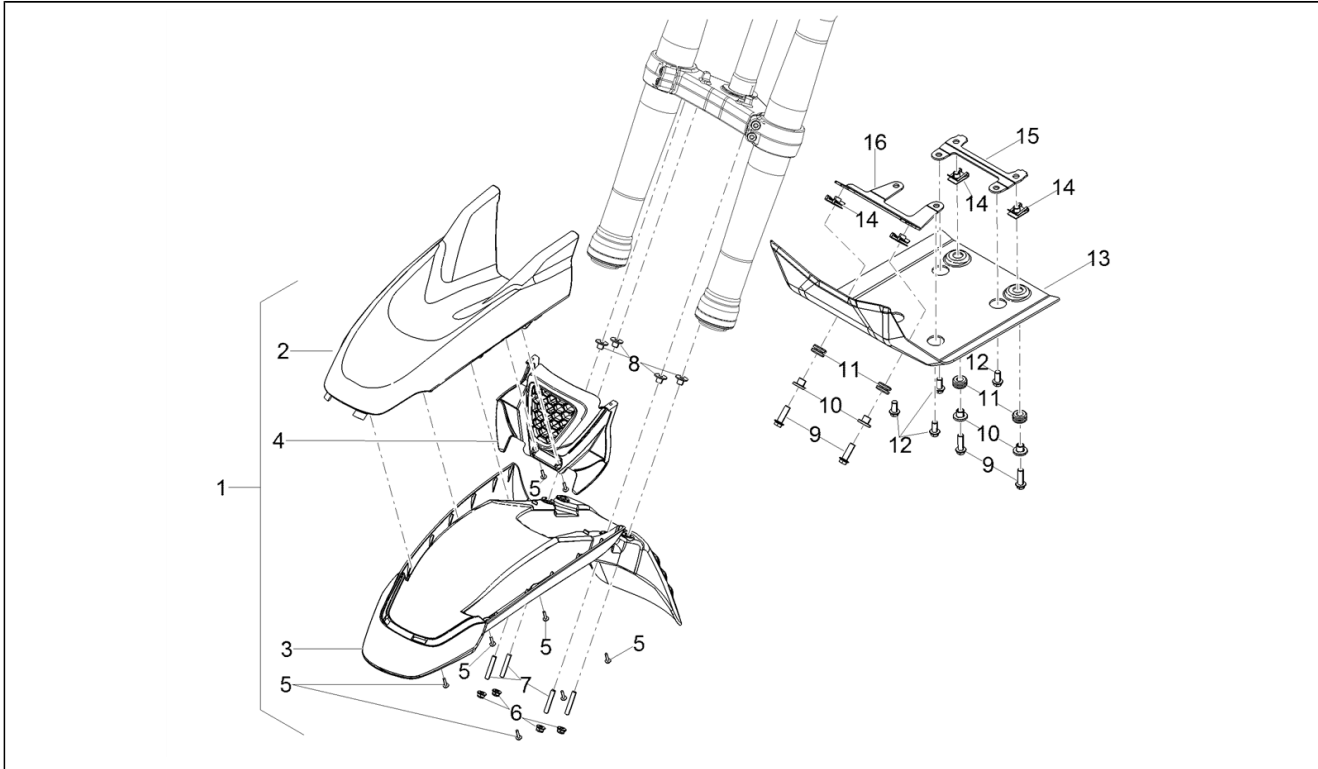

Assembly	Body
Code	02.030
Description	Front mudguard-Pillar
Review	1

FILTERS: none

Pos.	Code	Description	Q.ty	Variants
1	2H003235000EQ	Front mudguard, grey	1	Colour: Grigio Atacama [GREY] Technical Specification: Decal [D]
1	2H003235000YE8	Front mudguard	1	Colour: Blu Atlante [BLUE] Technical Specification: Decal [D]
1	2H003310000Q4	Front mudguard	1	Colour: Red kalahari Special [ROS] Technical Specification: Decal [D]
1	2H003237000Q4	White front mudguard	1	Colour: Yellow Sahara Special [YEL] Technical Specification: Decal [D]
1	2H003235000YR9	Front mudguard, red	1	Colour: Rosso vulcano [RED] Technical Specification: Decal [D]
2	2H003190000EQ	Mudguard cover	1	Colour: Grigio Atacama [GREY] Technical Specification: Decal [D]
2	2B005328	Mudguard cover	1	Colour: Blank [GR]
2	2H003212000Q4	Mudguard cover	1	Colour: Yellow Sahara Special [YEL] Technical Specification: Decal [D]
2	2H003311000Q4	Mudguard cover	1	Colour: Red kalahari Special [ROS] Technical Specification: Decal [D]
2	2H003190000YR9	Mudguard cover	1	Colour: Rosso vulcano [RED] Technical Specification: Decal [D]
2	2H003190000YE8	Mudguard cover	1	Colour: Blu Atlante [BLUE] Technical Specification: Decal [D]
3	2B005327000Q4	Front mudguard	1	Colour: Yellow Sahara Special [YEL], Red kalahari Special [ROS]
3	2B005327000EQ	Front mudguard	1	Colour: Grigio Atacama [GREY]
3	2B005327	Front mudguard	1	Colour: Blank [GR]
3	2B005327000YR9	Front mudguard, red	1	Colour: Rosso vulcano [RED]
3	2B005327000YE8	Front mudguard	1	Colour: Blu Atlante [BLUE]
4	2B005530	Grid	1	
5	AP8150413	Self-tap screw 3,9x14	8	
6	AP8152299	Self-locking nut M6	4