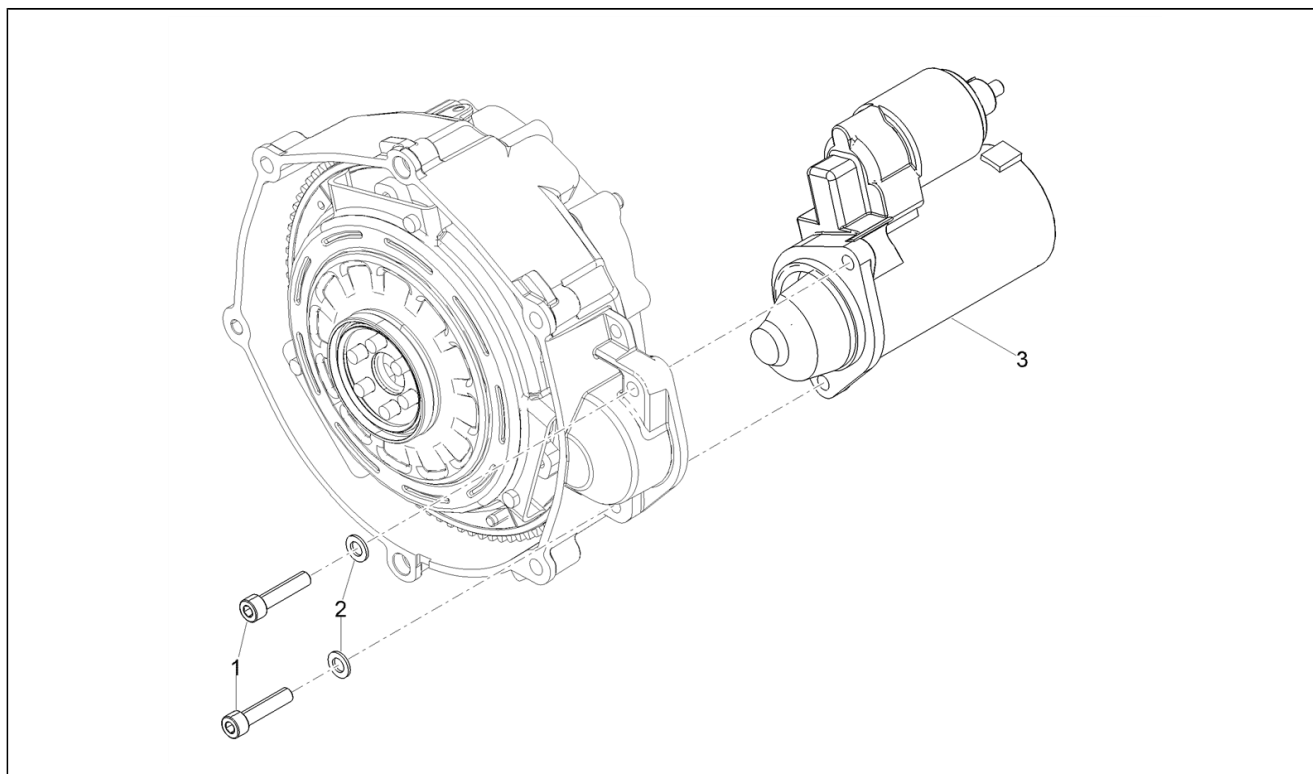

Assembly	Engine
Code	03.290
Description	Starter / Electric starter
Review	1

FILTERS: none

Pos.	Code	Description	Q.ty	Variants
1	GU98682435	Hex socket screw	2	
2	GU95008208	Washer 8,4X15X1,5	2	
3	97729R	Starter motor	1