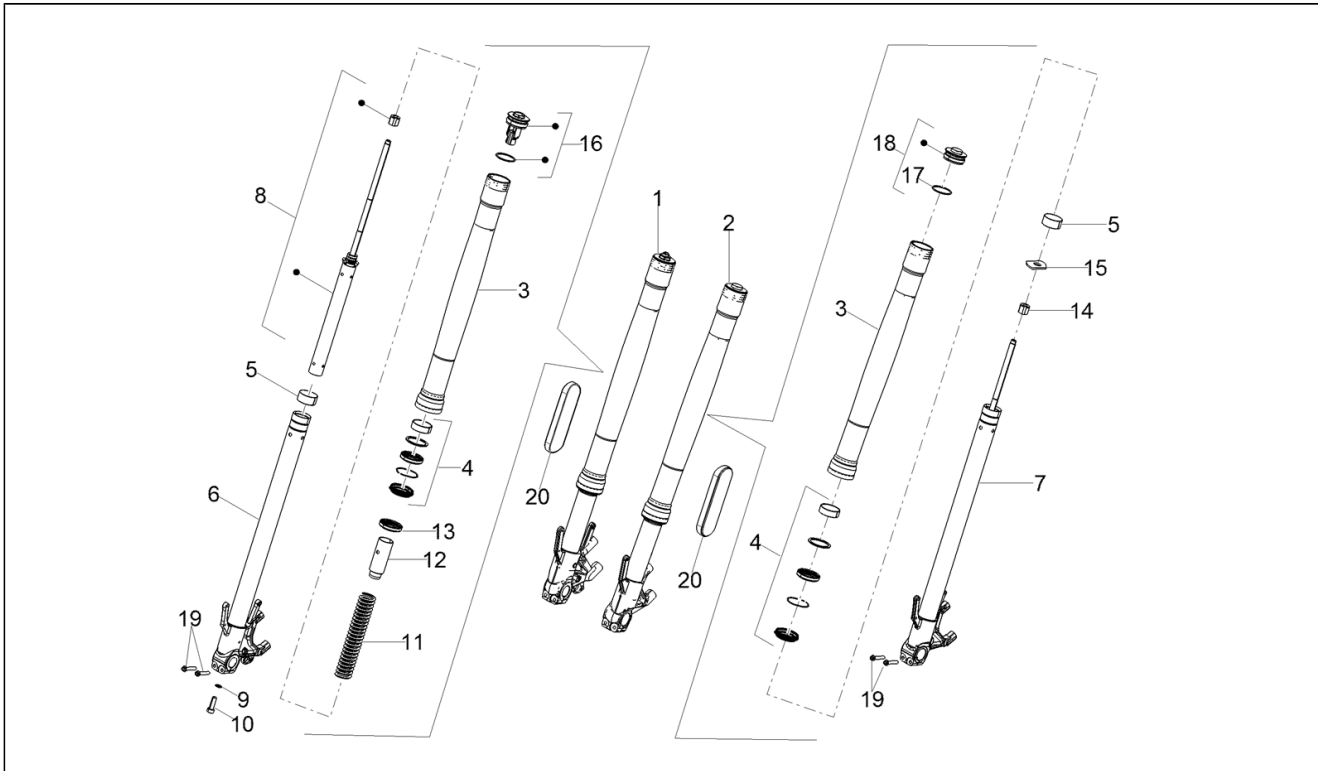

Assembly	Suspensions
Code	04.040
Description	Front fork Kayaba
Review	1

FILTERS: none

Pos.	Code	Description	Q.ty	Variants
1	2B004749	RH hub cpl.	1	
2	2B004748	LH hub cpl.	1	
3	2B006100	Sleeve	2	
4	2B006105	Engine oil seal kit	2	
5	2B004403	Bush	2	
6	2B006102	RH hub	1	
7	2B006101	LH hub	1	
8	2B006103	Plunger	1	
9	2B004406	Plain washer	1	
10	2B004407	screw	1	
11	2B004420	Spring	1	
12	2B006104	Preload tube	1	
13	2B004422	Washer	1	
14	2B004410	Buffer	1	
15	2B004411	Nut	1	
16	2B004412	RH sleeve plug	1	
17	2B004414	Ring	1	
18	2B004413	Plug with OR	1	
19	AP8150285	Hex socket screw M6x35	4	
20	GU05781630	Reflector, amber	2