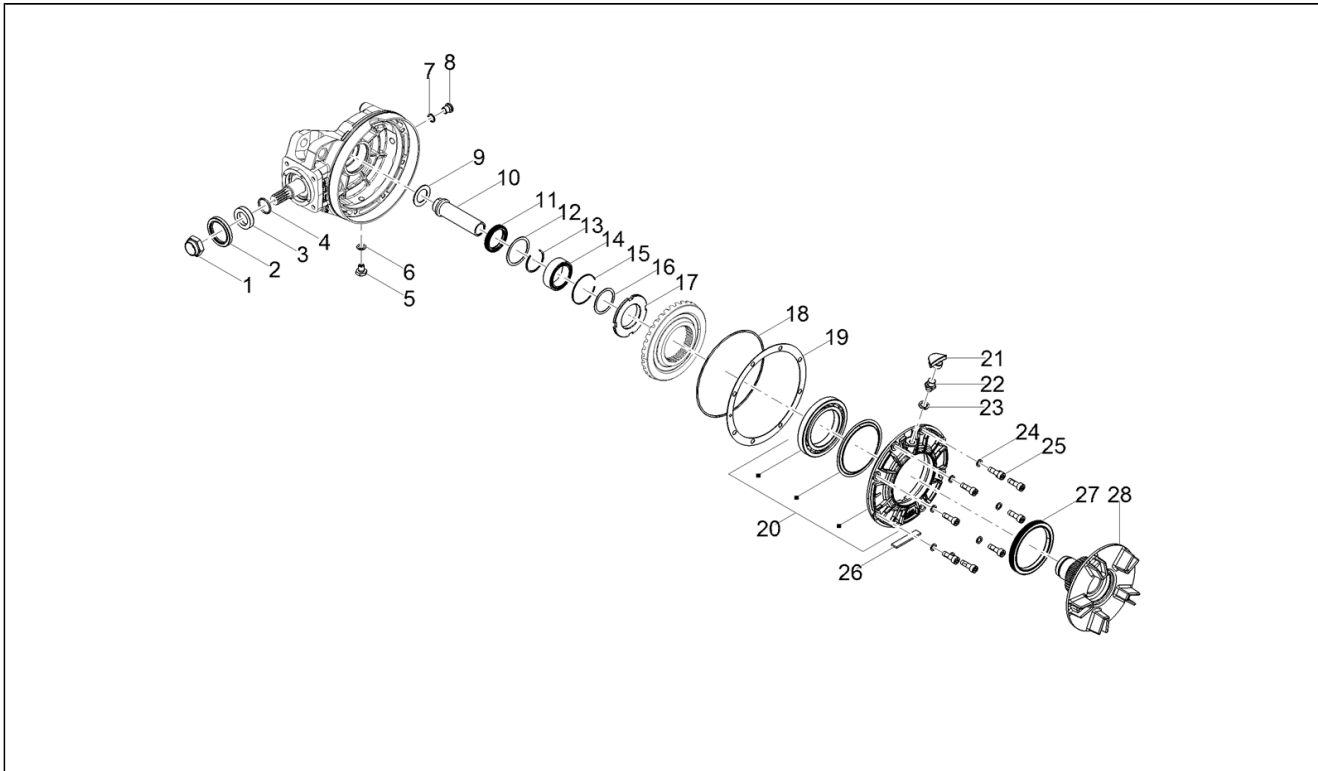

Assembly	Engine
Code	03.350
Description	Rear transmission / Components
Review	1

FILTERS: none

Pos.	Code	Description	Q.ty	Variants
1	2B005012	Nut	1	
2	2B000404	Gasket ring	1	
3	2B001311	Spacer	1	
4	GU90706188	Gasket ring 18,77X1,78	1	
5	GU31003766	Oil unload plug M10x1	1	
6	GU01528930	Gasket 10x18x1,5	1	
7	224566	Washer	1	
8	GU05351230	Oil plug M12x1,5	1	
9	GU37359005	Washer	1	
10	2B001307	Spacer	1	
11	GU90413850	Gasket ring 38X50X7	1	
12	GU12351100	Gasket ring	1	
13	2B002200	Washer for shafts	1	
14	2B006088R	Roller bearing 40x55x17	1	
15	B064304	Circlip	1	
16	GU19351100	Clearance washer	1	
17	2B002536	Crown fixing ring nut	1	
18	GU90706958	O-ring 158,42X2,62	1	
19	GU04355102	Spacer 0,8 mm	1	
19	GU04355100	Spacer 0,6 mm	1	
19	GU04355101	Spacer 0,7 mm	1	
19	GU04355104	Spacer 1 mm	1	
19	GU04355105	Spacer 1,1 mm	1	
19	GU04355106	Spacer 1,2 mm	1	
19	GU04355103	Spacer 0,9 mm	1	
20	2B006110	Flange	1	
21	2B002807	Cap	1