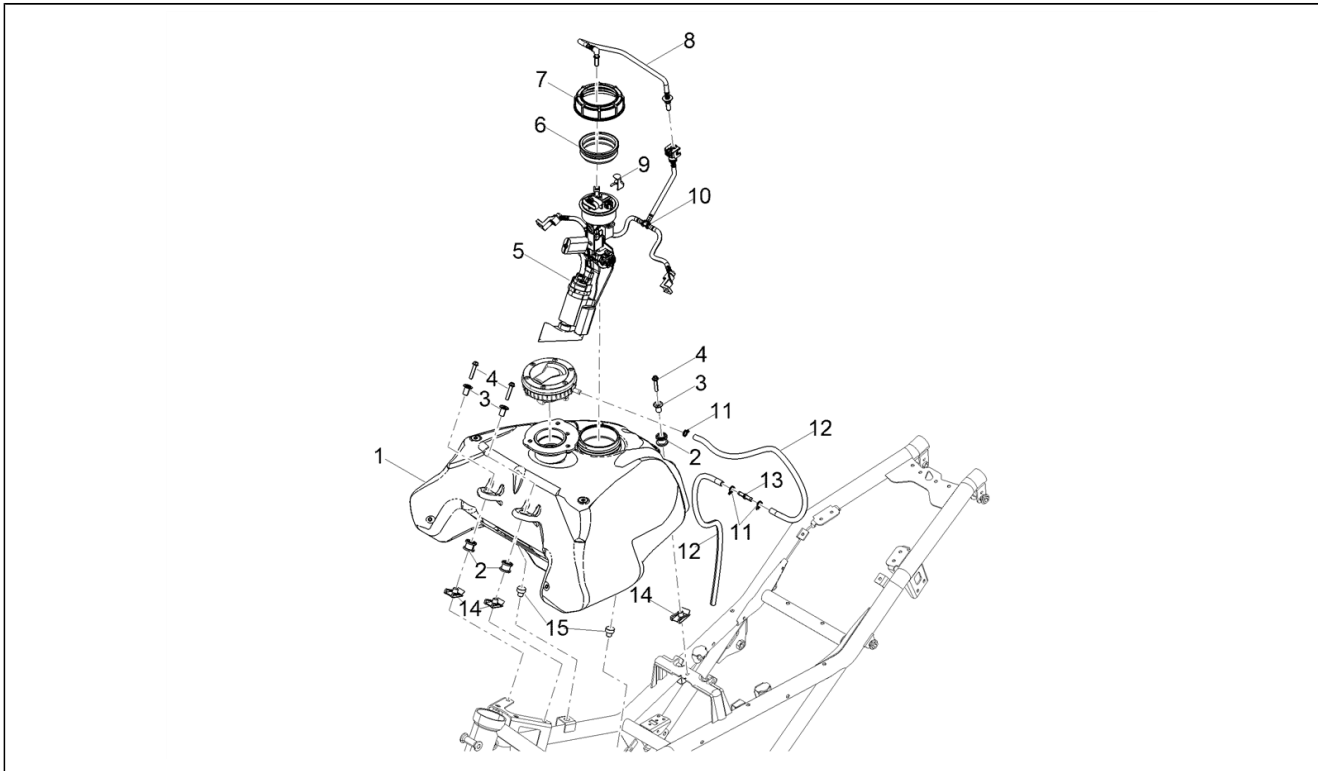

Assembly	Tank
Code	09.010
Description	Fuel tank
Review	1

FILTERS: none

Pos.	Code	Description	Q.ty	Variants
1	2B005112	Fuel tank	1	
2	AP8144328	Rubber spacer	3	
3	AP8121421	T bush	3	
4	AP8152281	Screw w/ flange M6x30	1	
5	2D000451	Fuel pump	1	
6	656003	Gasket	1	
7	576546	Ring nut	1	
8	2B005119	Complete fuel pipe	1	
9	1B004354	Fuel pipe retainer bracket	1	
10	2B005075	Complete fuel pipe	1	
11	AP8102378	Hose clamp D11,3	3	
12	AP8120952	Fuel pipe 5,5x10	2	
13	2B000219	Joint	1	
14	254485	Spring plate M6	3	
15	AP8144158	Rubber spacer	2