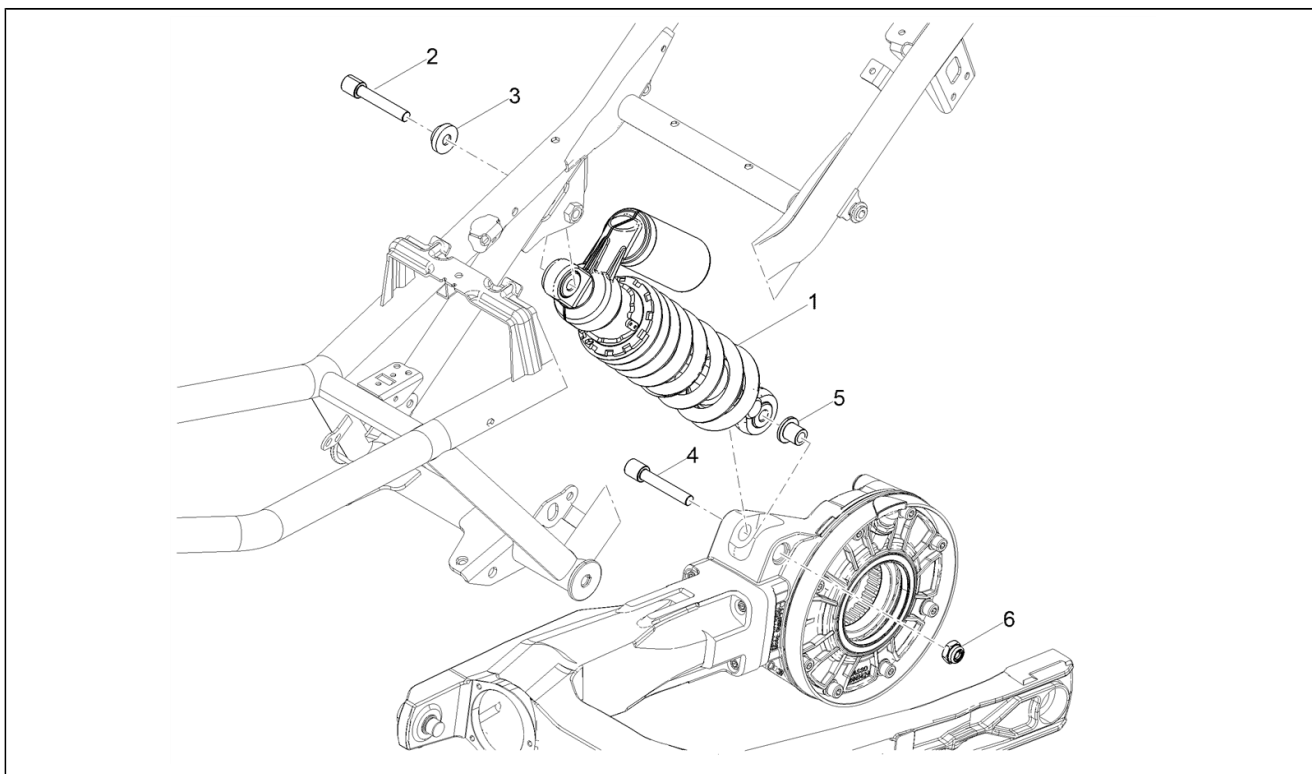

Assembly	Suspensions
Code	04.080
Description	Shock absorber
Review	1

FILTERS: none

Pos.	Code	Description	Q.ty	Variants
1	2B004591	Rear shock absorber	1	
2	AP8150048	Hex socket screw	1	
3	AP8121615	Silencer fixing bush	1	
4	AP8152411	Hex socket screw M10x59	1	
5	AP8121155	T bush *	1	
6	AP8152301	Self-locking nut	1