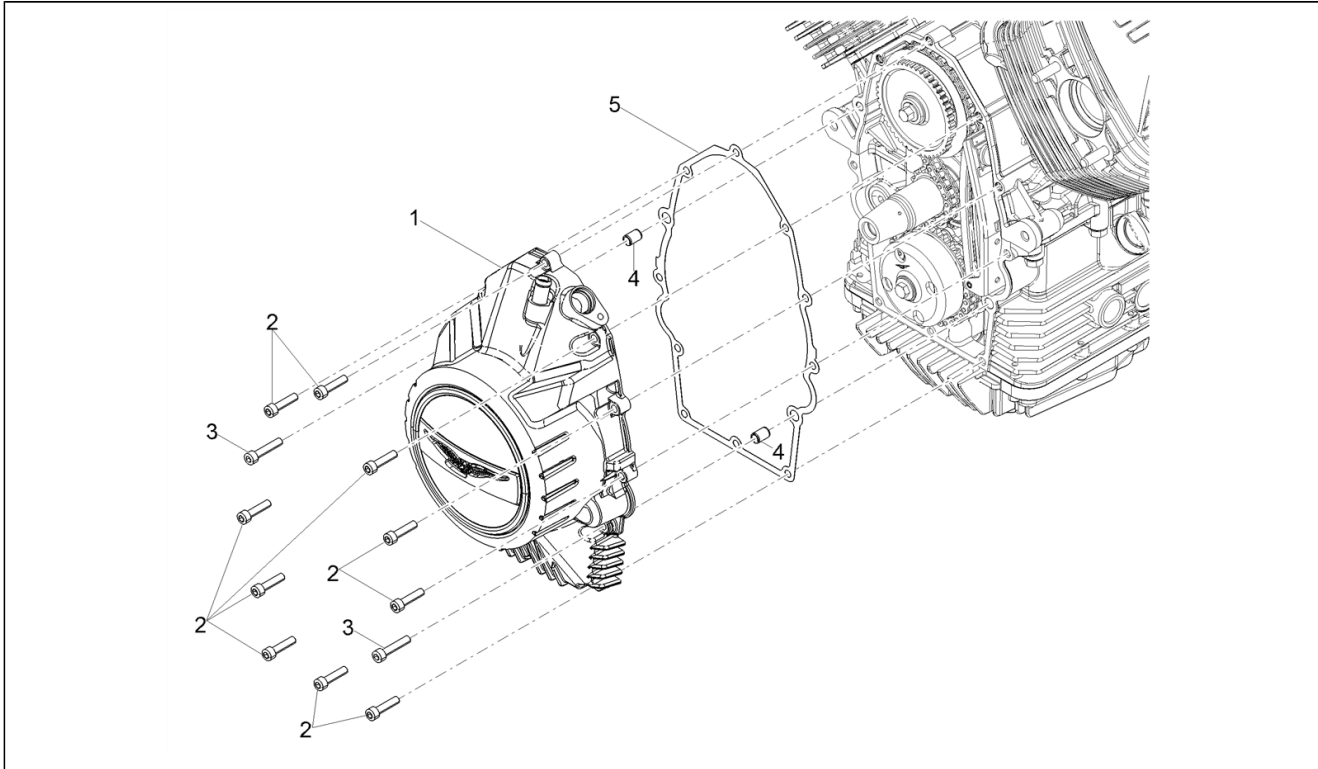

Assembly	Engine
Code	03.270
Description	Flywheel cover
Review	1

FILTERS: none

Pos.	Code	Description	Q.ty	Variants
1	1A015047	Cover	1	
2	GU98682325	Hex socket screw M6x25	10	
3	GU98682330	Hex socket screw M6x20	2	
4	GU19002020	Bushing 6,6x9x13	2	
5	887003	Cover gasket	1