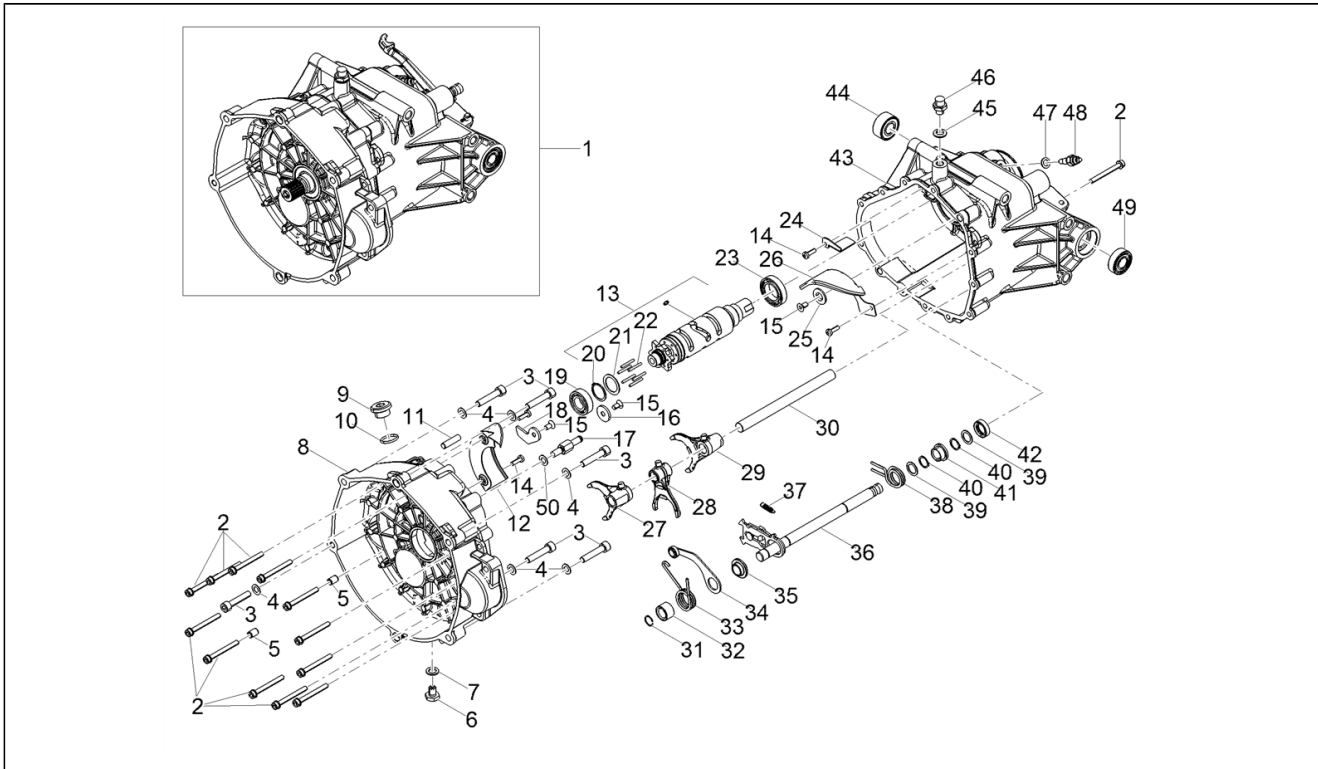

Assembly	Engine
Code	03.170
Description	Gear box / Selector / Shift cam
Review	1

FILTERS: none

Pos.	Code	Description	Q.ty	Variants
28	2A000832	5-6 gear fork	1	
29	2A000226	Fork 2-3 speed	1	
30	2A000224	Rod	1	
31	GU90353014	Circlip	1	
32	GU05234230	Spacer	1	
33	B064113	Index spring	1	
34	B064112	Index assy. lever	1	
35	GU05238431	Bushing	1	
36	2A000926	Preselection complete	1	
37	GU05238231	Spring	1	
38	B063956	Spring	1	
39	GU05239330	Fifth wheel	1	
40	GU90271014	Circlip	1	
41	2A000467	Spacer	1	
42	GU90401424	Gasket ring 14x24x7	1	
43	2A0009615	Gear box	1	
44	2A000981	Ball bearing 3202-2RSH/C3	1	
45	GU01528930	Gasket 10x18x1,5	1	
46	2A000823	Breather plug	1	
47	B063025	Gasket 8.7x14.2x1.3	1	
48	1A011654	Sensor	1	
49	2A000097	Ball bearing 6202-2RSH/C3 LHT23	1	
50	2A001050	Flat washer	1