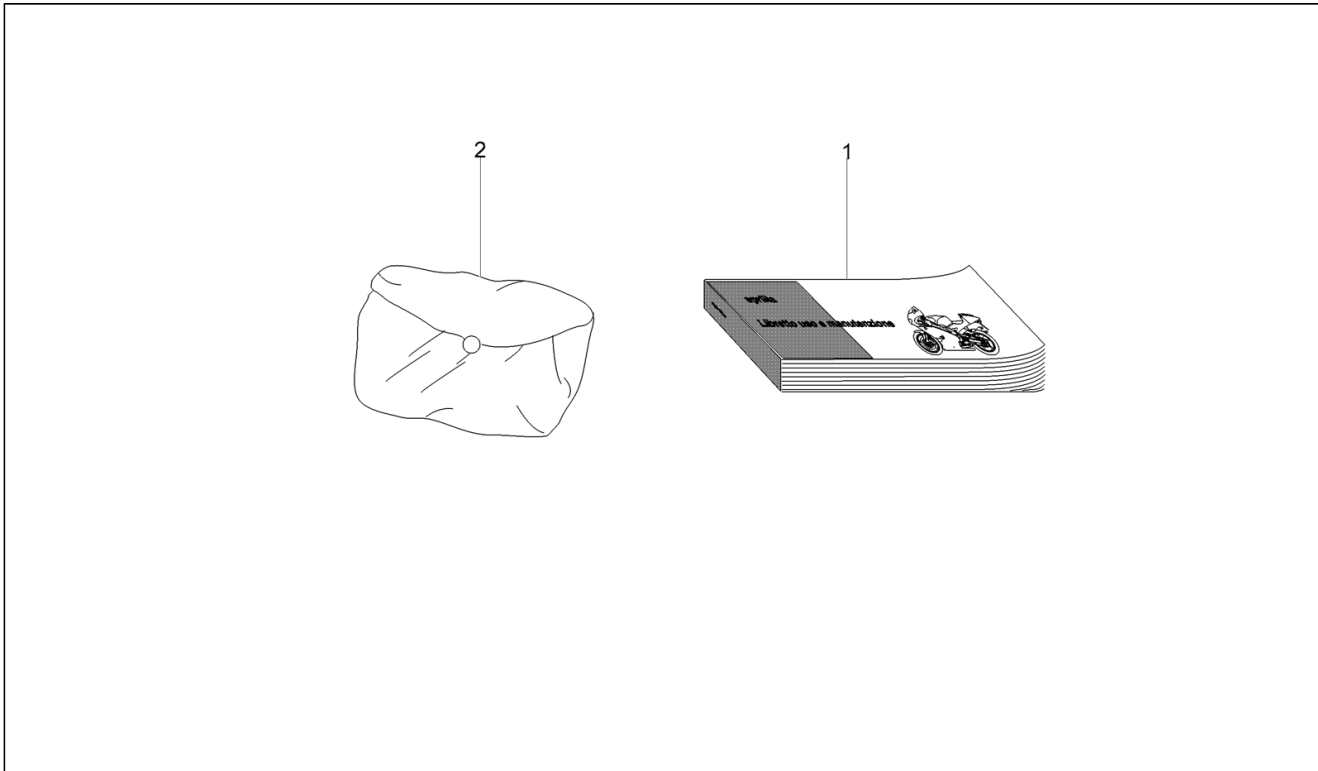

Assembly	Body
Code	02.180
Description	Plate set / Various
Review	1

FILTERS: none

Pos.	Code	Description	Q.ty	Variants
1	2Q000387	Op's handbook I-F-D-NL-E-UK	1	
2	2B006272	Toolkit	1