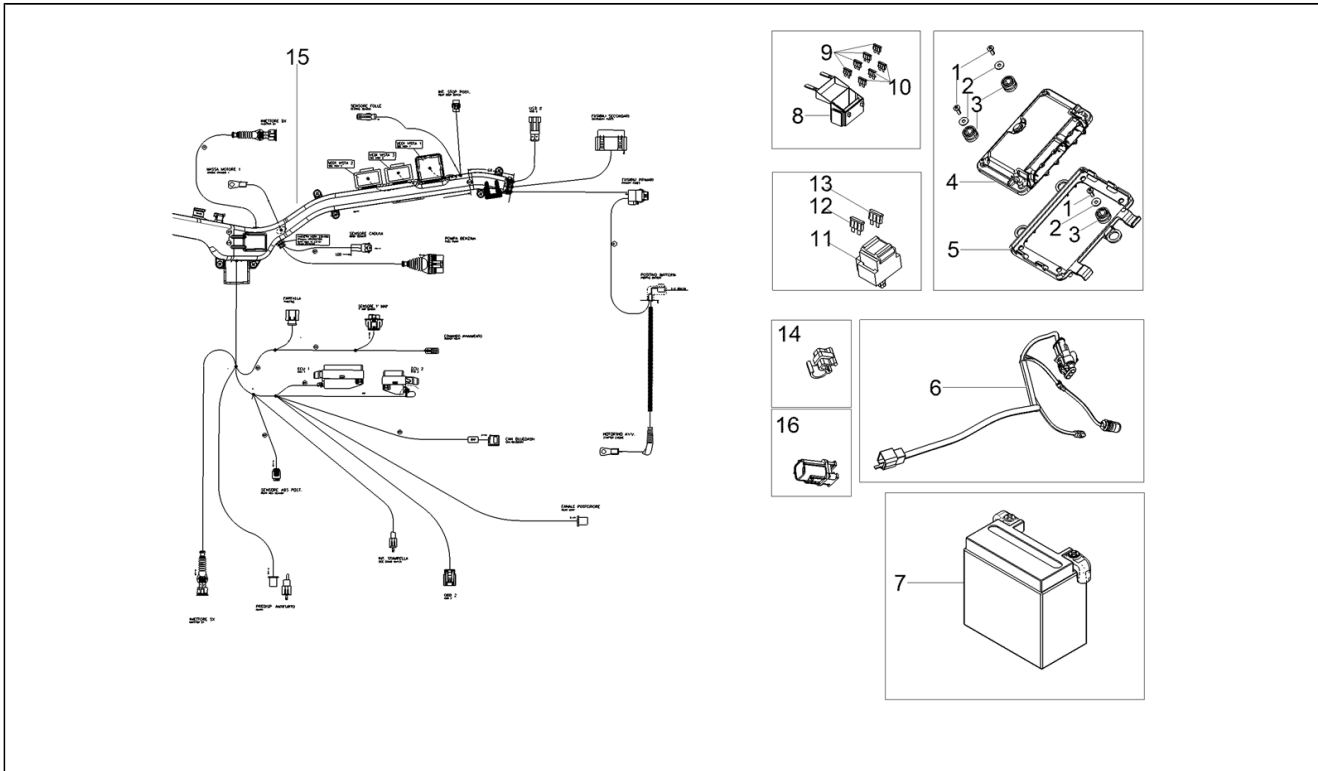

Assembly	Electrical systems
Code	11.030
Description	Rear electrical system
Review	1

FILTERS: none

Pos.	Code	Description	Q.ty	Variants
1	AP8150509	Self-tap screw 5x14	3	
2	AP8150382	Washer 15x5,5X1,2	3	
3	AP8220150	Rubber spacer	3	
4	CM281714	Electronic injection device	1	
5	858882	Maintenance	1	
6	2D000493	Taillight wiring harness.	1	
7	638733	Battery Yuasa YTX14-BS 12V-12Ah (150x87x145)	1	
8	894603	Fuse holder box	1	
9	CM225615	Fuse 15A	3	
10	CM225607	Fuse 7,5A	4	
11	AP8112811	Rubber fuse box	1	
12	CM225730	Fuse 30A	1	
13	CM225720	Fuse 20A	1	
14	CM013203	Sheet edge spring	1	
15	2D000444	Main wiring harness	1	
16	1D002384	Cover	1