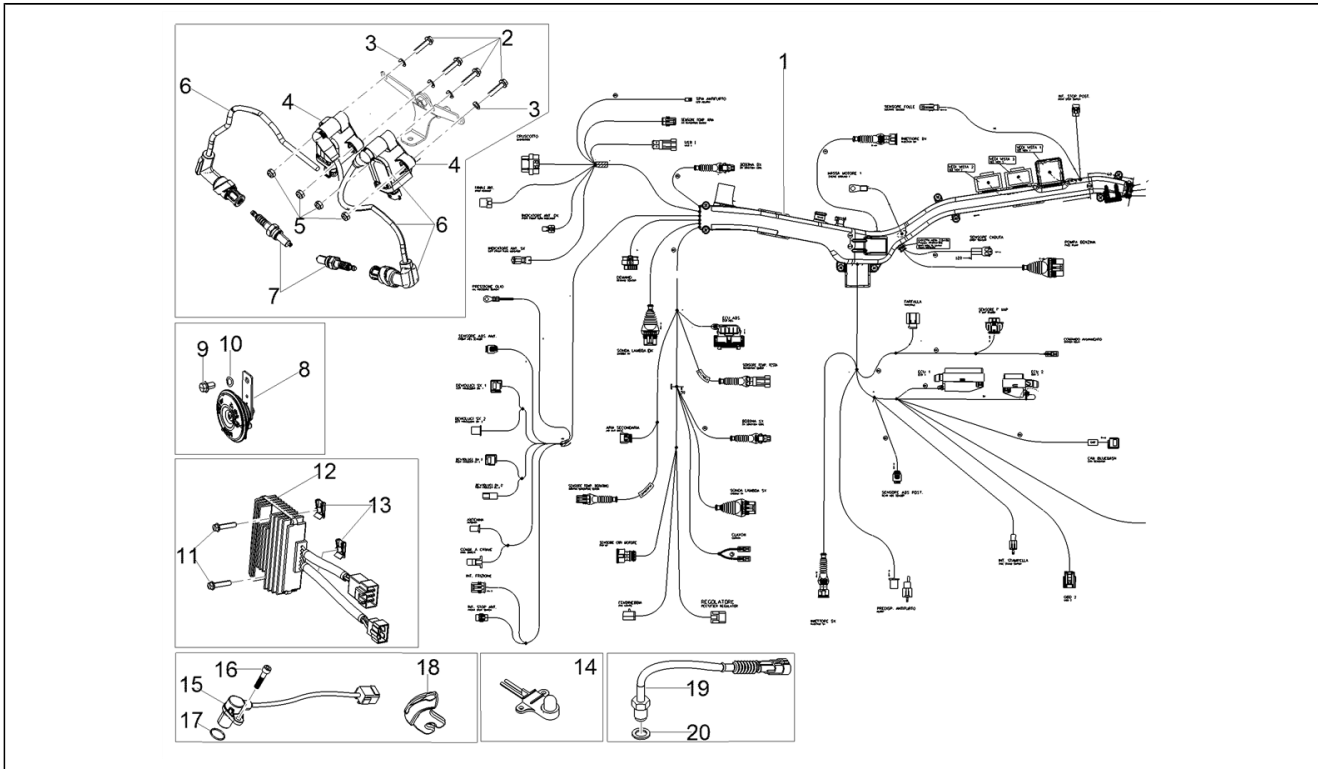

Assembly	Electrical systems
Code	11.010
Description	Front electrical system
Review	1

FILTERS: none

Pos.	Code	Description	Q.ty	Variants
1	2D000444	Main wiring harness	1	
2	AP8152280	Screw w/ flange M6x25	4	
3	GU03013800	Washer 6,4x12	4	
4	641901	HT coil	2	
5	AP8150430	Low self-locking nut	4	
6	CM277103	Complete H.V. cable	2	
7	1A010638	Ignition spark plug MR8BI-8 NGK	2	
8	2D000454	Horn	1	
9	AP8152285	Screw w/ flange	1	
10	658837	Crinkle washer D15 F8,4 S1,5 - INOX	1	
11	AP8152281	Screw w/ flange M6x30	2	
12	640698	Voltage regulator	1	
13	254485	Spring plate M6	2	
14	AP8124936	Air temp. Sensor	1	
15	832029	Encoder sensor	1	
16	GU98682314	Hex socket screw M6x14	1	
17	847180	O-ring	1	
18	1A014724	Fairlead	1	
19	1A014658	Oil temperature sensor	1	
20	969973	Washer	1