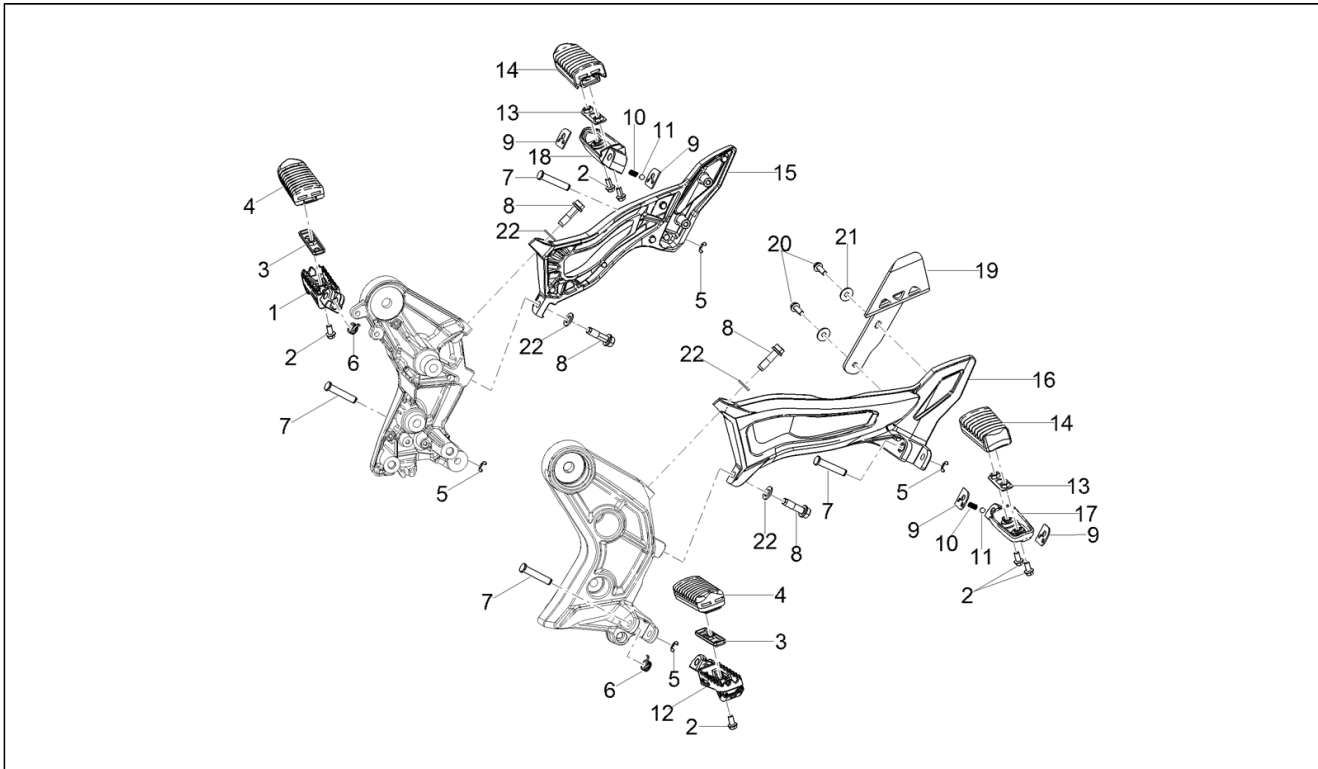

<b>Assembly</b>	Frame
<b>Code</b>	01.030
<b>Description</b>	Central stand
<b>Review</b>	1

FILTERS: none

Pos.	Code	Description	Q.ty	Variants
1	2B005598	Stand support	1	
2	AP8152320	Screw w/ flange	4	
3	852093	Pin	1	
4	AP8150311	Low self-locking nut	2	
5	AP8127856	Lateral stand switch	1	
6	858941	Guard	1	
7	AP8150248	Washer 5,5x15x1,6	2	
8	AP8225369	Hex socket screw	2	
9	2B005614	Lateral stand	1	
10	AP8150292	Curved spring washer *	1	
11	AP8152001	Low nut M10x1,25	1	
12	AP8221211	Internal lateral stand spring	1	
13	AP8221204	Lateral stand spring	1	
14	AP8102524	Stand spring protection	1	
15	843213	T bush	2	
16	AP8201727	Black cable guide	1	
17	AP8120876	Plug	1	
18	GU95008305	Washer 5,3X10X1	2	

<b>Assembly</b>	Frame
<b>Code</b>	01.020
<b>Description</b>	Foot rests
<b>Review</b>	1

FILTERS: none

Pos.	Code	Description	Q.ty	Variants
1	886184	RH Foot rests	1	
2	2B005143	Screw w/ flange M6x12	2	
3	AP8134276	Plate	2	
4	AP8120831	Footrest rubber	2	
5	AP8120573	Stop ring	4	
6	AP8221277	Footrest return spring	2	
7	AP8121567	Pin	4	
8	2B005999	Pre-coated M8x30 SHC screw	4	
9	AP8134451	Footrest plate	4	
10	AP8121133	Coil compress. spring	2	
11	AP8110110	Ball d.7	2	
12	886185	LH Foot rests	1	
13	GU32441210	Plate	2	
14	2B002225	Footrest rubber	1	
15	2B005628	Right pass. footrest support	1	
16	2B005631	Left pass. footrest support	1	
17	656509000C	LH footrest	1	
18	656429000C	RH footpad	1	
19	2B006226	Heel guard	1	
20	AP8152278	Screw w/ flange M6x16	2	
21	AP8150378	Washer 6,4x18x2	2	
22	GU95008208	Washer 8,4X15X1,5	4	