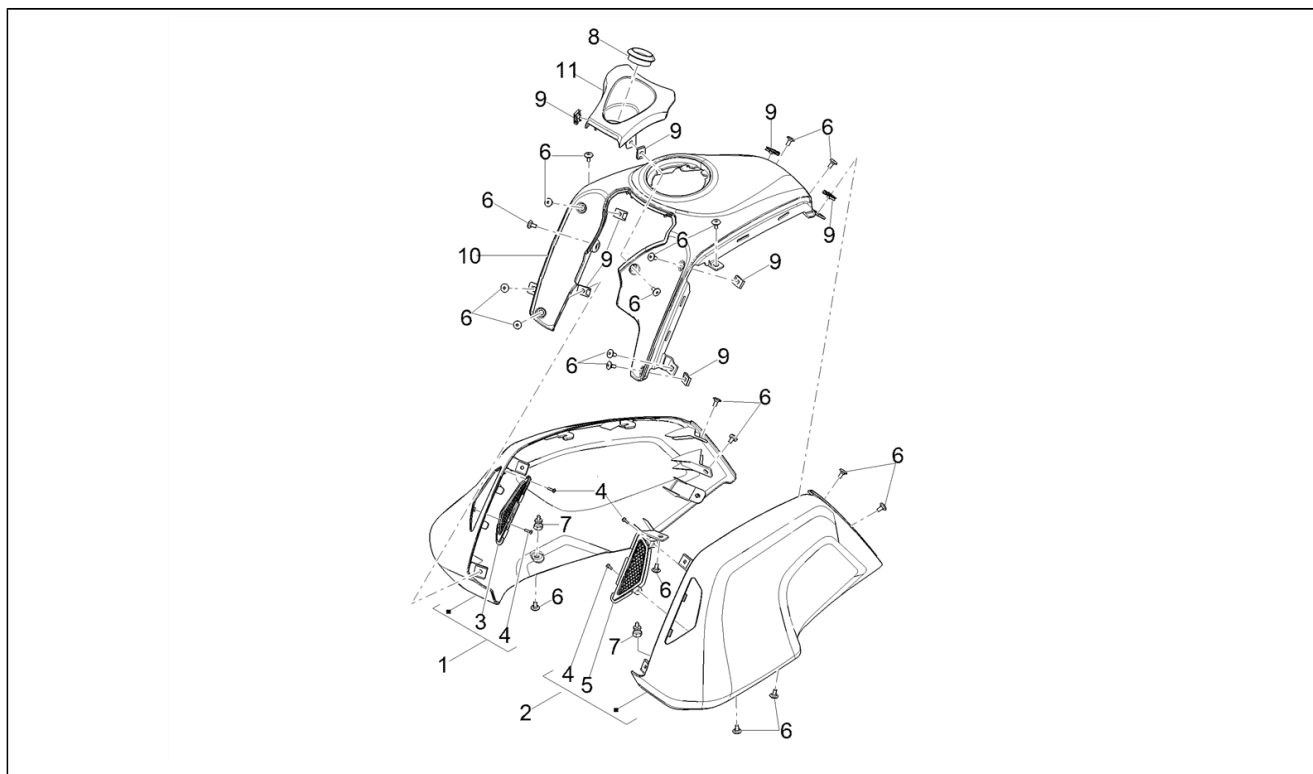

Assembly	Body
Code	02.090
Description	Tank cover
Review	1

FILTERS: none

Pos.	Code	Description	Q.ty	Variants
1	2H003243000YR9	Fuel tank cover, red	1	Colour: Rosso vulcano [RED] Technical Specification: Decal [D]
1	2H003245000Z1	Right fuel tank cover	1	Colour: Yellow Sahara Special [YEL]
1	2H003306000Z2	Right fuel tank cover	1	Colour: Red kalahari Special [ROS]
1	2H003243000EQ	Grey painted fuel tank cover	1	Colour: Grigio Atacama [GREY] Technical Specification: Decal [D]
1	2H003243000YE8	Right fuel tank cover	1	Colour: Blu Atlante [BLUE] Technical Specification: Decal [D]
1	2B006062	Right fuel tank cover	1	Colour: Blank [GR]
2	2H003246000Z1	Left fuel tank cover	1	Colour: Yellow Sahara Special [YEL] Technical Specification: Decal [D]
2	2H003307000Z2	Left fuel tank cover	1	Colour: Red kalahari Special [ROS]
2	2H003244000YR9	Fuel tank cover, red	1	Colour: Rosso vulcano [RED] Technical Specification: Decal [D]
2	2H003244000EQ	Grey painted fuel tank cover	1	Colour: Grigio Atacama [GREY] Technical Specification: Decal [D]
2	2H003244000YE8	Left fuel tank cover	1	Colour: Blu Atlante [BLUE] Technical Specification: Decal [D]
2	2B006063	Left fuel tank cover	1	Colour: Blank [GR]
3	2B005464	Right cover grille	1	
4	AP8150421	Self-tap screw 2,9x12	4	
5	2B005463	Left cover grille	1	
6	AP8150500	Hex socket screw M5x9	14	
7	2B005486	Stud bolt	2	
8	AP8127461	Main switch seal	6	
9	AP8102375	Clip M5	10	
10	2B005462	Cover plug	1	
11	2B005467	Cover	1