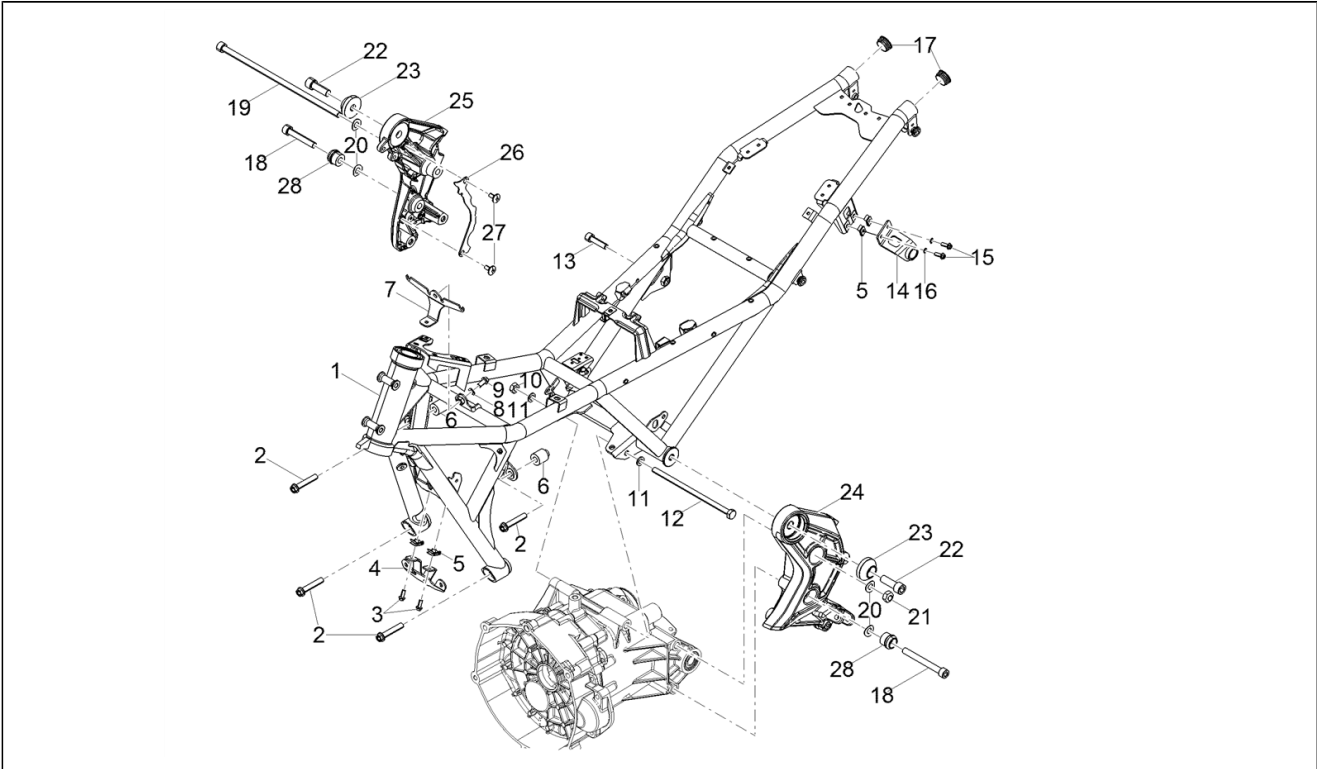

Assembly	Frame
Code	01.010
Description	Frame
Review	1

FILTERS: none

Pos.	Code	Description	Q.ty	Variants
25	2B005513	RH plate	1	
26	2B005804	Plug	1	
27	AP8150500	Hex socket screw M5x9	2	
28	2B005849	Bush	2