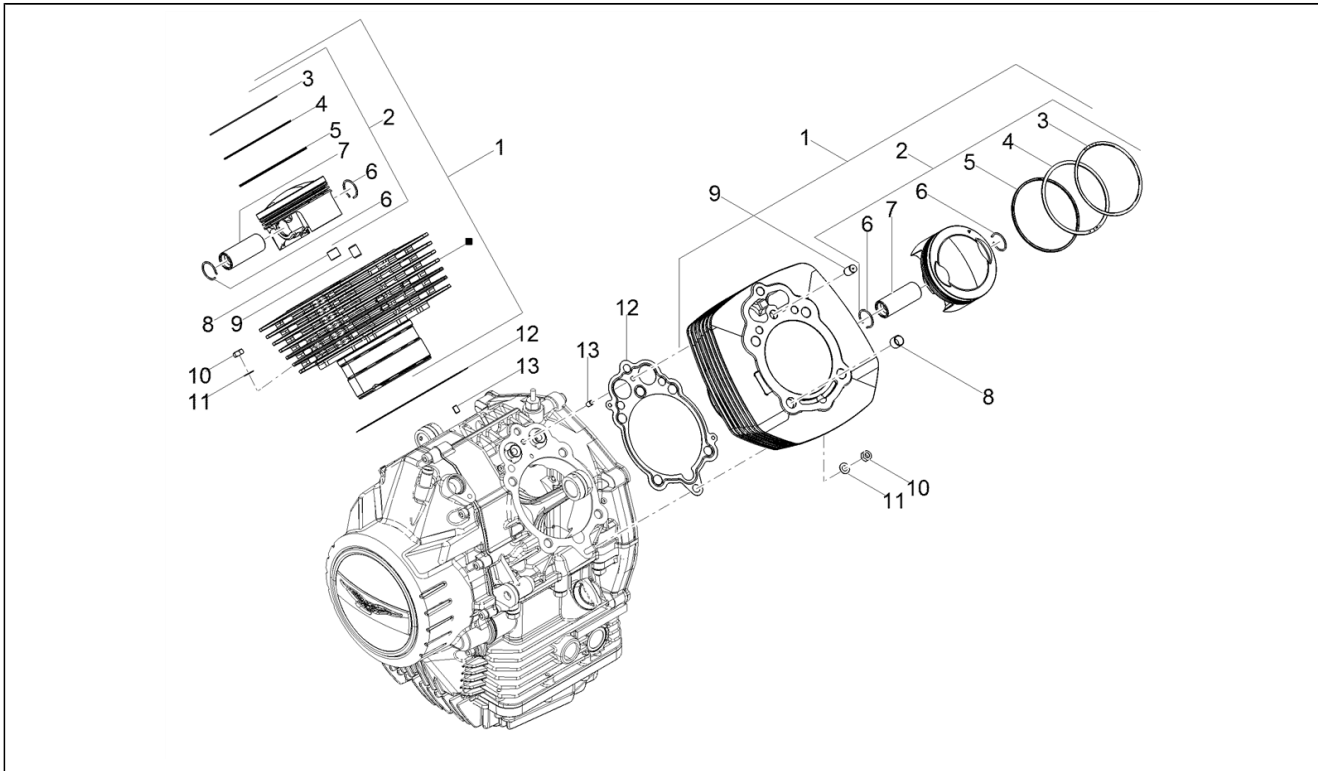

Assembly	Engine
Code	03.150
Description	Cylinder - Piston
Review	1

FILTERS: none

Pos.	Code	Description	Q.ty	Variants
1	1A0153455	Cylinder with piston	2	
2	1A0152720M	Complete piston, cat. M	2	
2	1A0152720G	Complete piston, cat. G	1	
2	1A0152720H	Complete piston, cat. H	1	
2	1A0152720L	Complete piston, cat. L	1	
3	1A013936	Compression ring	2	
4	1A004954	Compression ring	2	
5	1A004955	Oil scraper ring	2	
6	1A011548	Crank pin retainer ring	4	
7	1A008933	Piston pin	2	
8	825597	Pin 11,8X10	2	
9	GU19021360	Bushing	2	
10	GU92606206	Nut	2	
11	GU03013800	Washer 6,4x12	2	
12	1A010855	Crankcase/cylinder gasket	2	
13	484993	Locating dowel	2