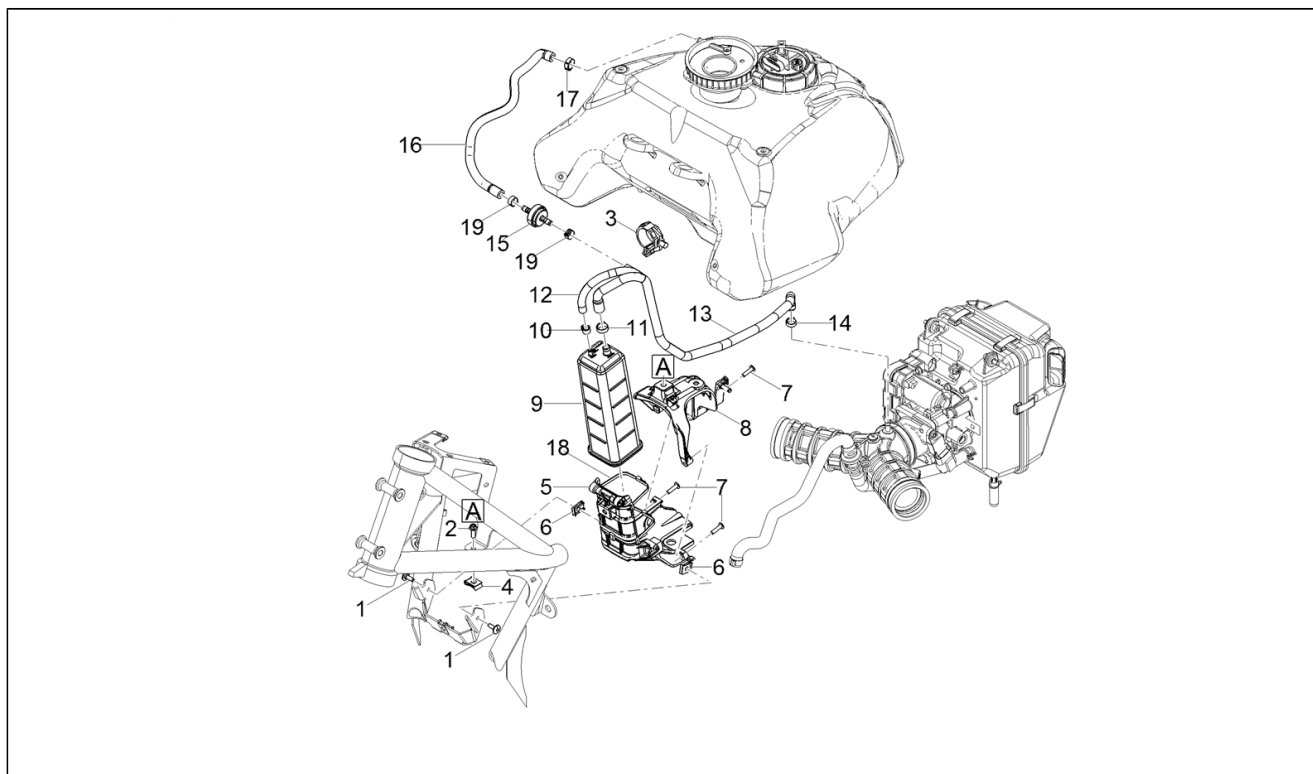

Assembly	Tank
Code	09.020
Description	Fuel vapour recover system
Review	1

FILTERS: none

Pos.	Code	Description	Q.ty	Variants
1	AP8152302	Screw w/ flange M5x12	2	
2	AP8152278	Screw w/ flange M6x16	1	
3	CM006903	Pipes/cables retainer spring	1	
4	254485	Spring plate M6	1	
5	2B004991	Support clamp	1	
6	AP8102375	Clip M5	2	
7	AP8152329	Phillips screw, SWP M5x20	1	
8	2B005243	Upper bracket	1	
9	2B005142	Canister	1	
10	AP8102738	Hose clamp	1	
11	AP8101586	Hose clip D.15,5x6,6	1	
12	2B004280	Canister / valve pipe	1	
13	2B005857	Induction joint canister pipe	1	
14	AP8102239	Hose clamp 12,5x8	1	
15	CM179008	Safety valve	1	
16	856063	pipe SAE 30 d.12,7x6,35	1	
17	AP8102764	White hose clip d.13x6	1	
18	GU93304390	Hose clamp 3,6x375	1	
19	AP8102520	Hose clamp	2