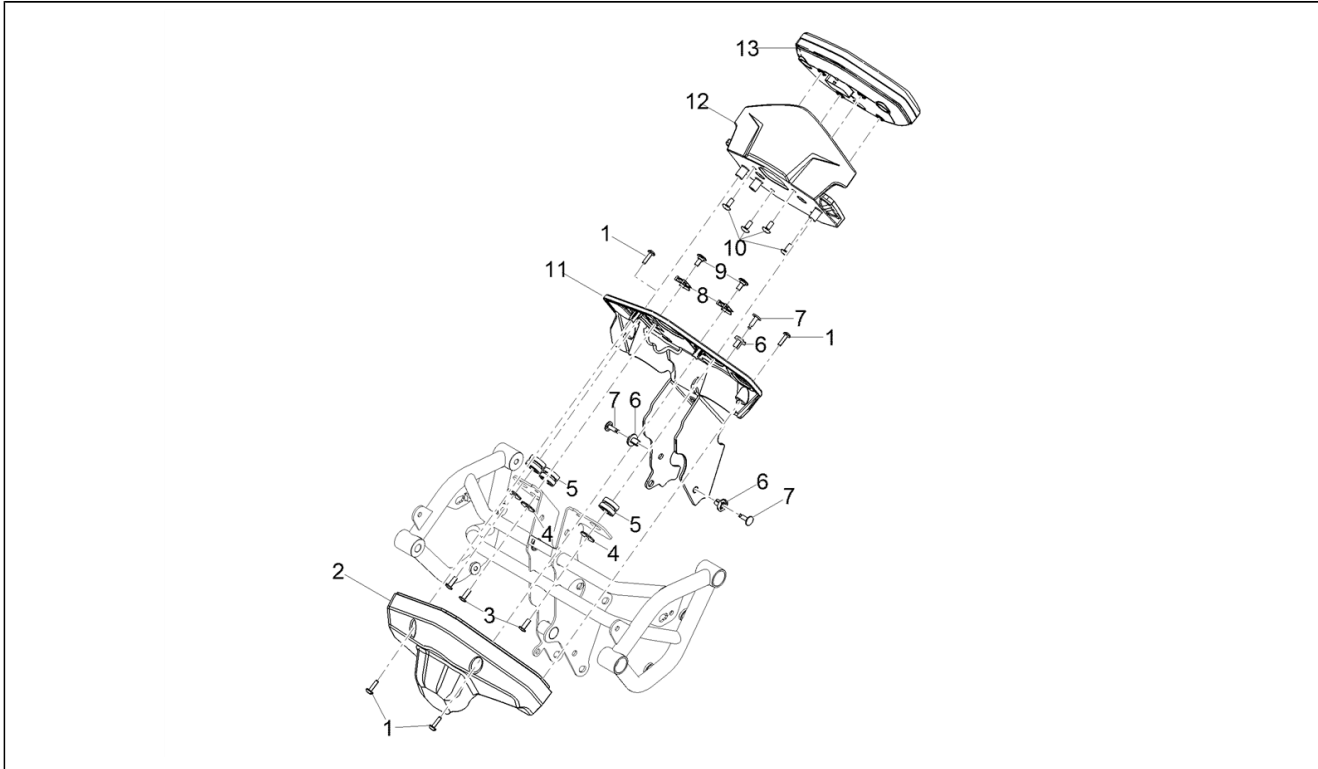

Assembly	Lights - Instruments
Code	08.020
Description	Instruments
Review	1

FILTERS: none

Pos.	Code	Description	Q.ty	Variants
1	AP8150512	Self-tap screw 3,3x16	4	
2	2B005455	Dashboard lockup	1	
3	AP8150509	Self-tap screw 5x14	3	
4	AP8150255	Washer 5x20x1,5	3	
5	AP8220150	Rubber spacer	3	
6	AP8144616	Rivet, female	3	
7	AP8144563	Rivet, male	3	
8	AP8102375	Clip M5	2	
9	AP8150500	Hex socket screw M5x9	2	
10	896174	Hex socket screw Black M5x12	4	
11	2B005454	Dashboard panel	1	
12	2B005452	Dashboard lid	1	
13	2D000446	Dashboard	1