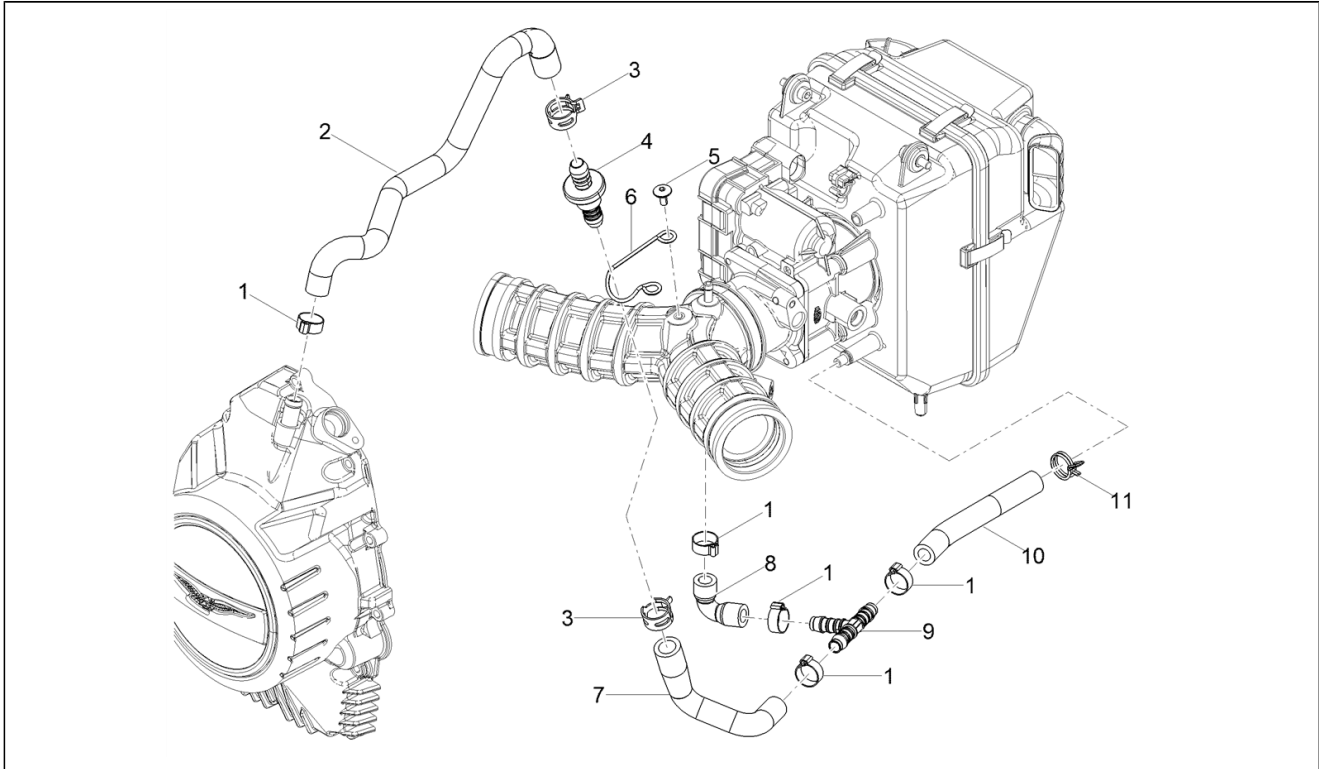

Assembly	Engine
Code	03.196
Description	Blow-by system
Review	1

FILTERS: none

Pos.	Code	Description	Q.ty	Variants
1	AP8102349	White hose clip D17,5x8	5	
2	2B005445	Blow-by pipe	1	
3	CM226902	Spring clamp 19/12	2	
4	2B003105	Anti-return valve	1	
5	AP8150500	Hex socket screw M5x9	1	
6	AP8114502	Fastener cable	1	
7	2B006204	Blow-by pipe	1	
8	2B006203	Blow-by pipe	1	
9	2B0061249	Tee union	1	
10	2B006205	Blow-by pipe	1	
11	CM002912	Hose clamp	1