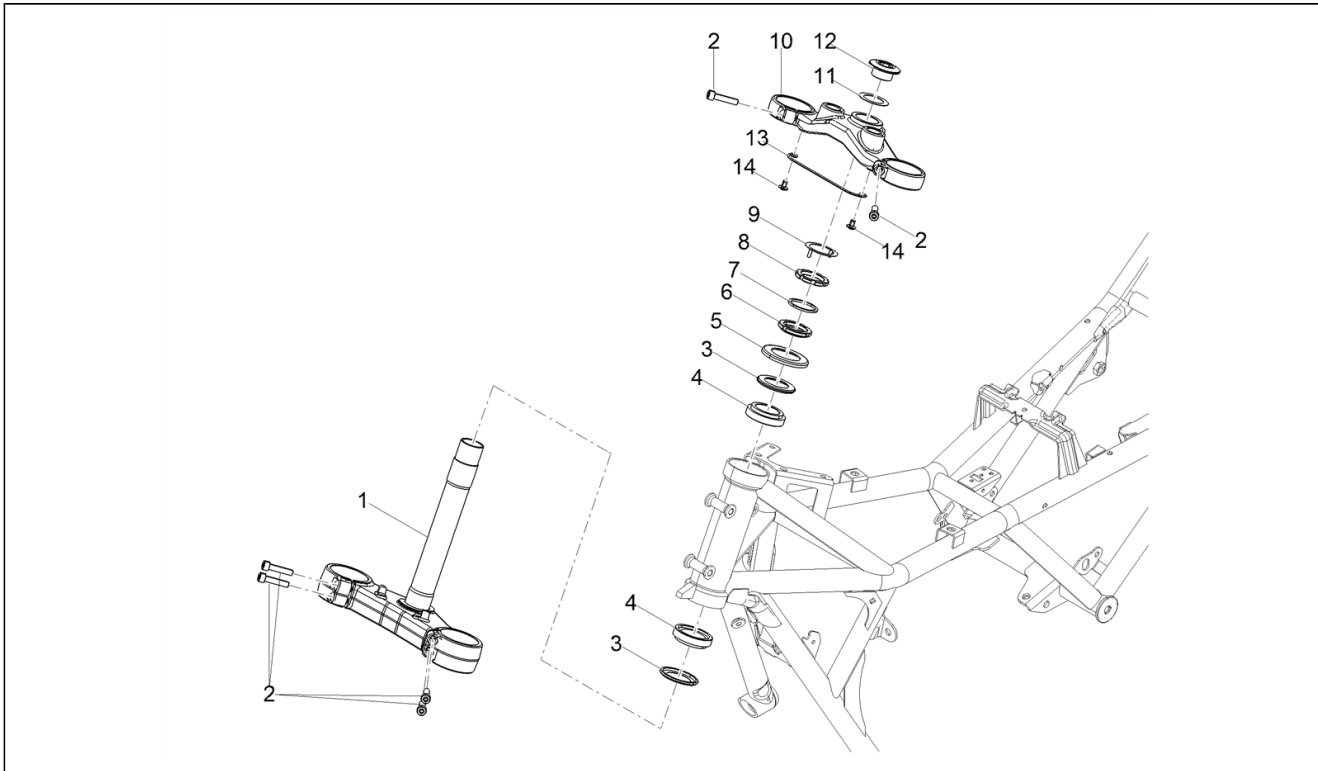

Assembly	Handlebar - Controls
Code	07.010
Description	Steering
Review	1

FILTERS: none

Pos.	Code	Description	Q.ty	Variants
1	2B004647	Lower plate complete with headstock	1	
2	AP8150236	Hex socket screw M8x35	6	
3	AP8123641	Dust cover ring	2	
4	AP8110077	Axial ball bearing	2	
5	AP8123644	Dust cover ring	1	
6	AP8123642	Ring nut	1	
7	887831	Rubber spacer	1	
8	AP8123643	Return ring nut	1	
9	887832	Steering security plate	1	
10	2B004944	Missing description	1	
11	AP8152384	Stem plug washer	1	
12	AP8121205	Upper plate fixing bush	1	
13	2B000100	Fairlead	1	
14	2B000215	Screw w/ flange M6x10	2