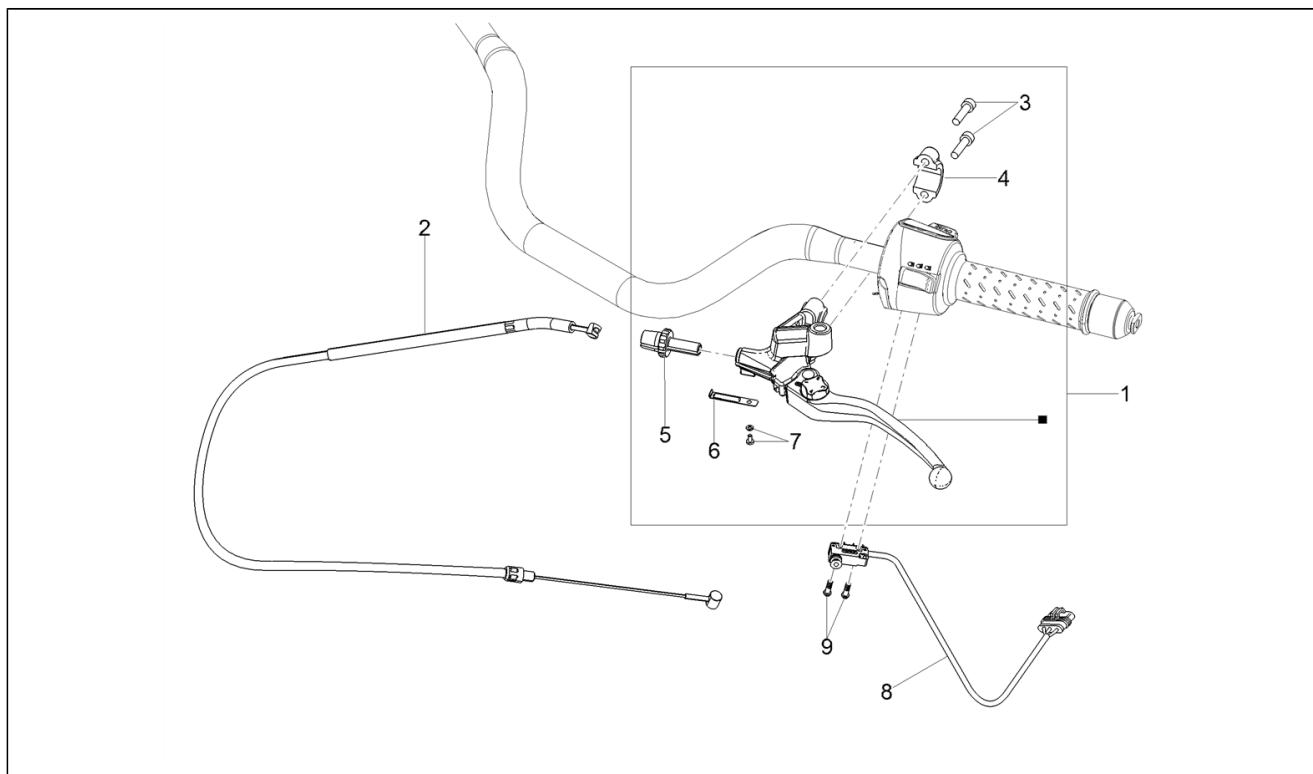

<b>Assembly</b>	Handlebar - Controls
<b>Code</b>	07.030
<b>Description</b>	Clutch control
<b>Review</b>	1

FILTERS: none

Pos.	Code	Description	Q.ty	Variants
1	2B004720	Clutch control lever set	1	
2	2B005851	Clutch cable	1	
3	2B006308	Vite TCEI M6x25	2	
4	856050	U-bolt	1	
5	2B004721	Clutch cable register	1	
6	2B006307	Spring	1	
7	2B006306	screw	1	
8	2D000497	Diagnosable clutch switch	1	
9	654174	Special cap screw M2x12*	2	