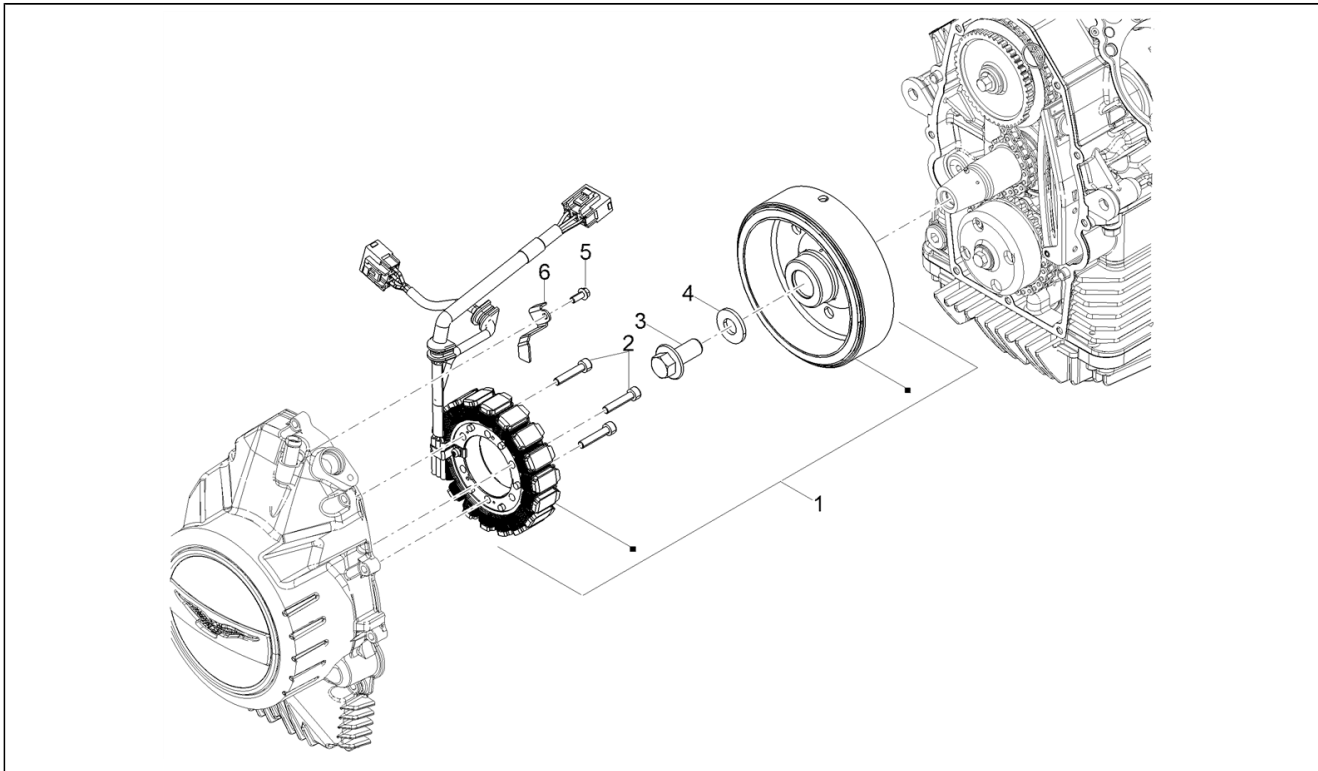

Assembly	Engine
Code	03.300
Description	Cdi magneto assy / Ignition unit
Review	1

FILTERS: none

Pos.	Code	Description	Q.ty	Variants
1	1A011983	Complete magneto flywheel	1	
2	GU98682330	Hex socket screw M6x20	3	
3	B015563	Screw w/ flange M14x30	1	
4	825725	Flat washer 14.1x30x3	1	
5	AP8152272	Screw w/ flange M5x12	1	
6	1A009462	Plate	1