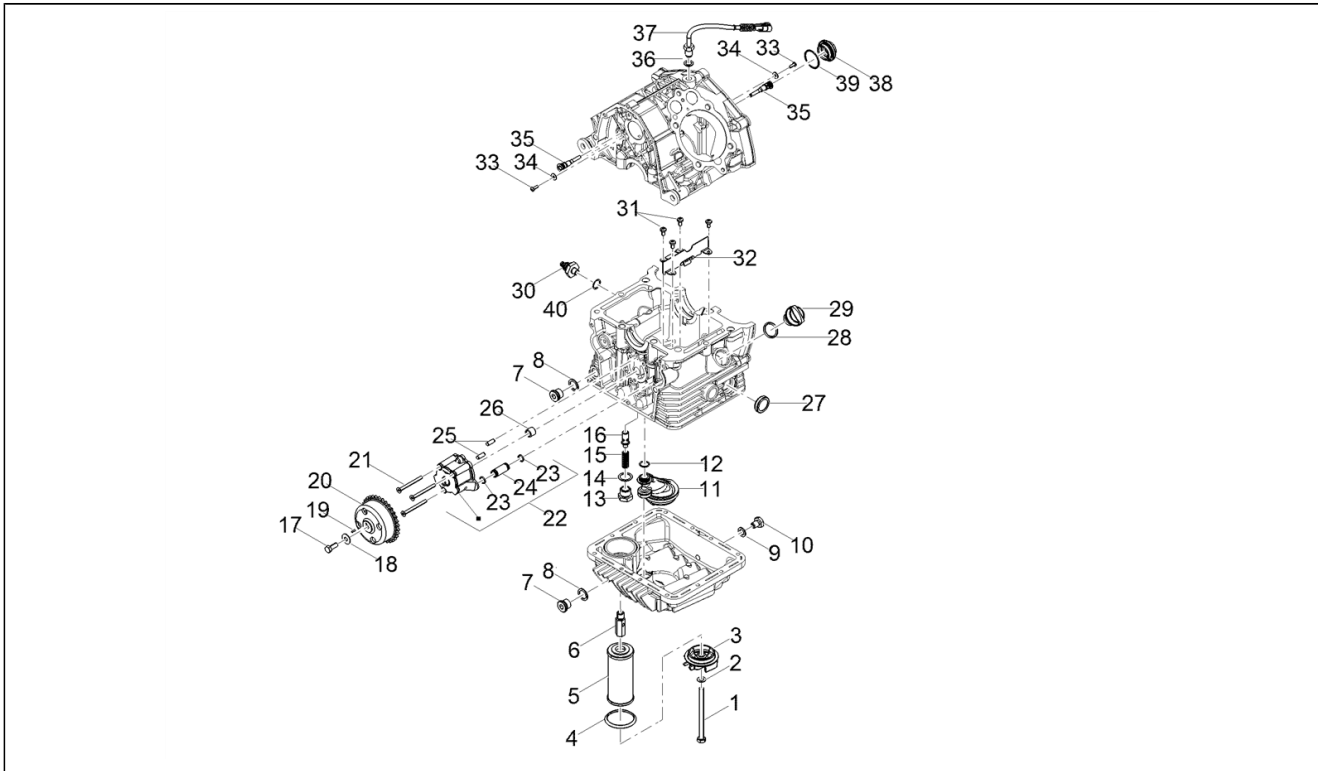

Assembly	Engine
Code	03.190
Description	Lubrication
Review	1

FILTERS: none

Pos.	Code	Description	Q.ty	Variants
28	1A014908	Seal ring (o-ring)	1	
29	1A011612	Oil load plug	1	
30	1A014570	Minimum oil pressure sensor	1	
31	1A003111	TCIC Screw M5x10	4	
32	1A008566	Panel	1	
33	1A005257	Oval head screw torx	2	
34	013763	Flat washer 4,2x12x1	2	
35	1A004442	Piston cooling jet	2	
36	969973	Washer	1	
37	887421	Heat temperature sensor	1	
38	B015598	Oil filter plug	1	
39	285536	O-ring 31,47x1,78	1	
40	GU95100309	Washer	1