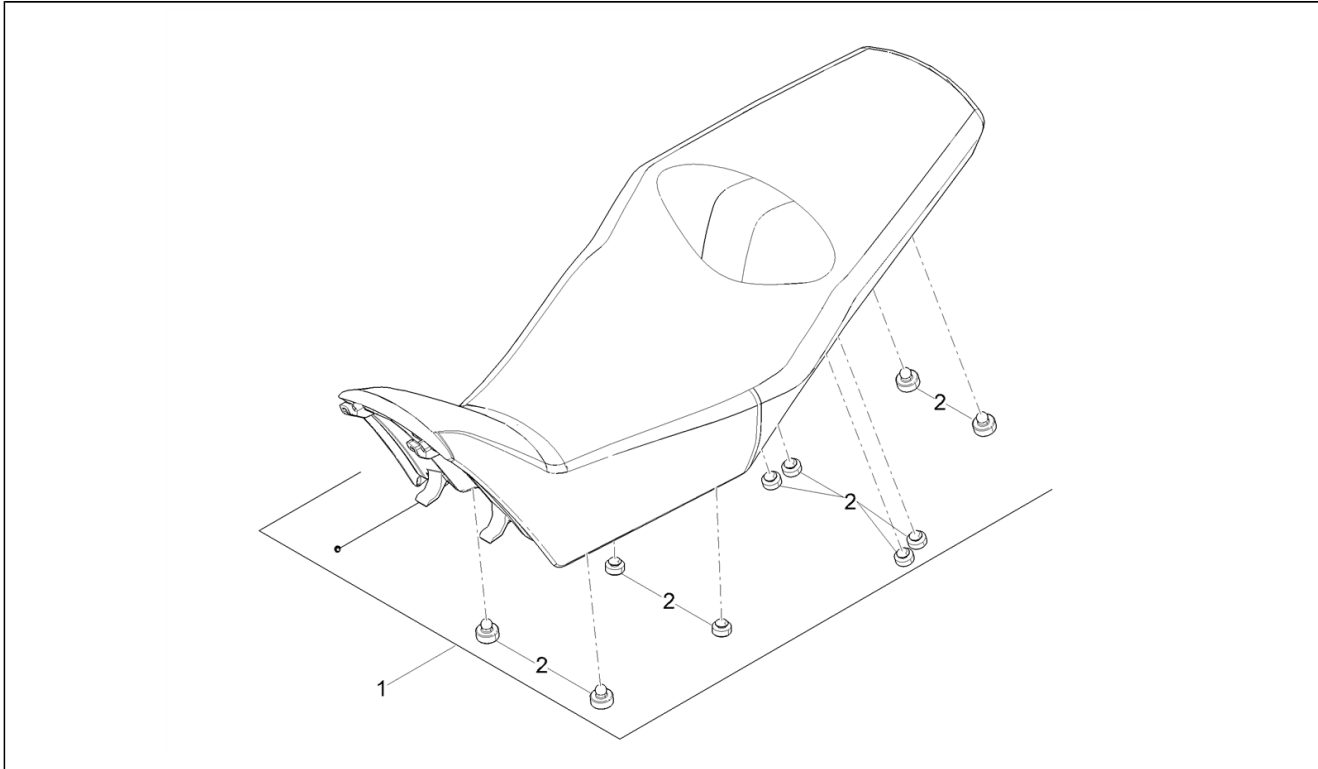

Assembly	Body
Code	02.120
Description	Saddle
Review	1

FILTERS: none

Pos.	Code	Description	Q.ty	Variants
1	2B005099000C1	Saddle	1	Colour: Blu Atlante [BLUE], Grigio Atacama [GREY], Rosso vulcano [RED]
1	2B005099000C2	Saddle	1	Colour: Yellow Sahara Special [YEL], Red kalahari Special [ROS]
2	B064023	Saddle rubber	10