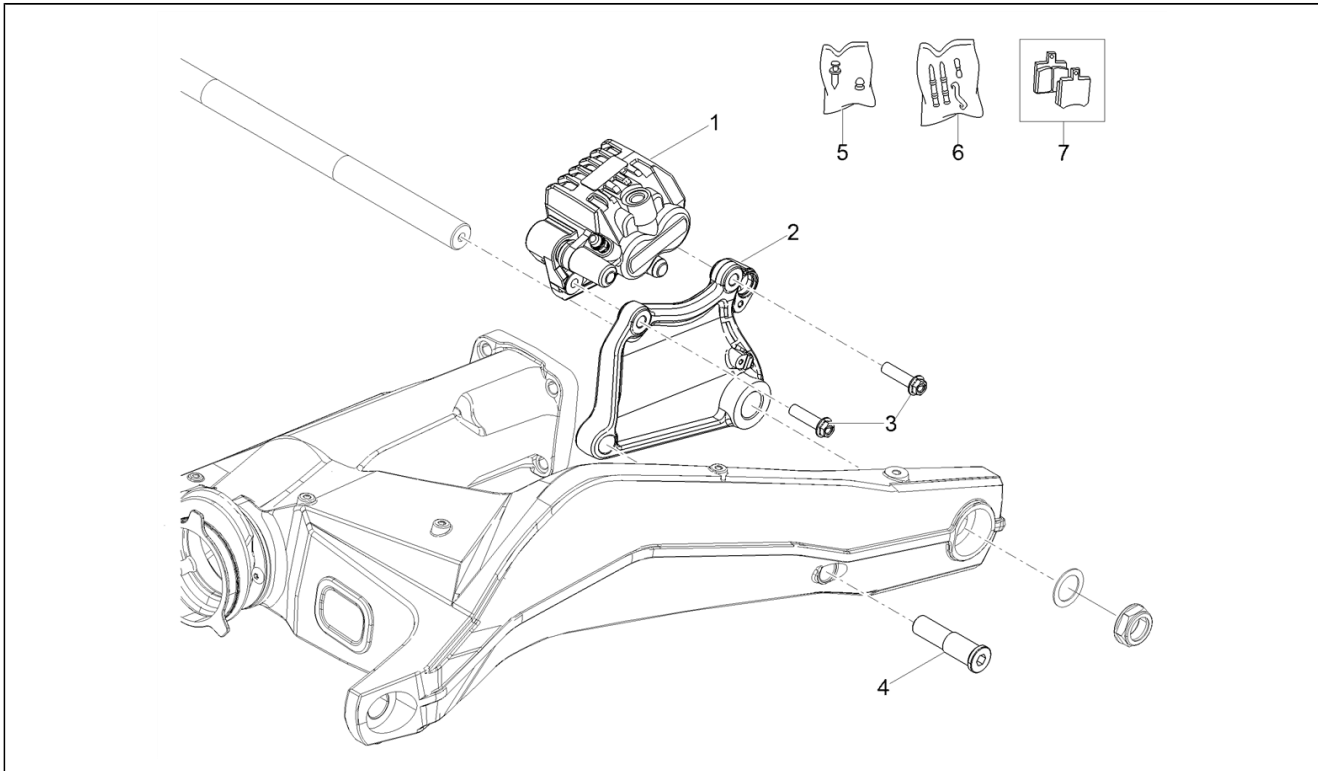

Assembly	Brake system
Code	06.040
Description	Rear brake caliper
Review	1

FILTERS: none

Pos.	Code	Description	Q.ty	Variants
1	2B000525	Rear brake caliper	1	
2	2B004770	Brake caliper support plate	1	
3	AP8152288	Screw w/ flange M8x30	2	
4	GU31544181	Pin	1	
5	GU31659281	Bleeder+cap	1	
6	GU31659181	Pins+spring kit	1	
7	2R000248	Brake pads couple	1