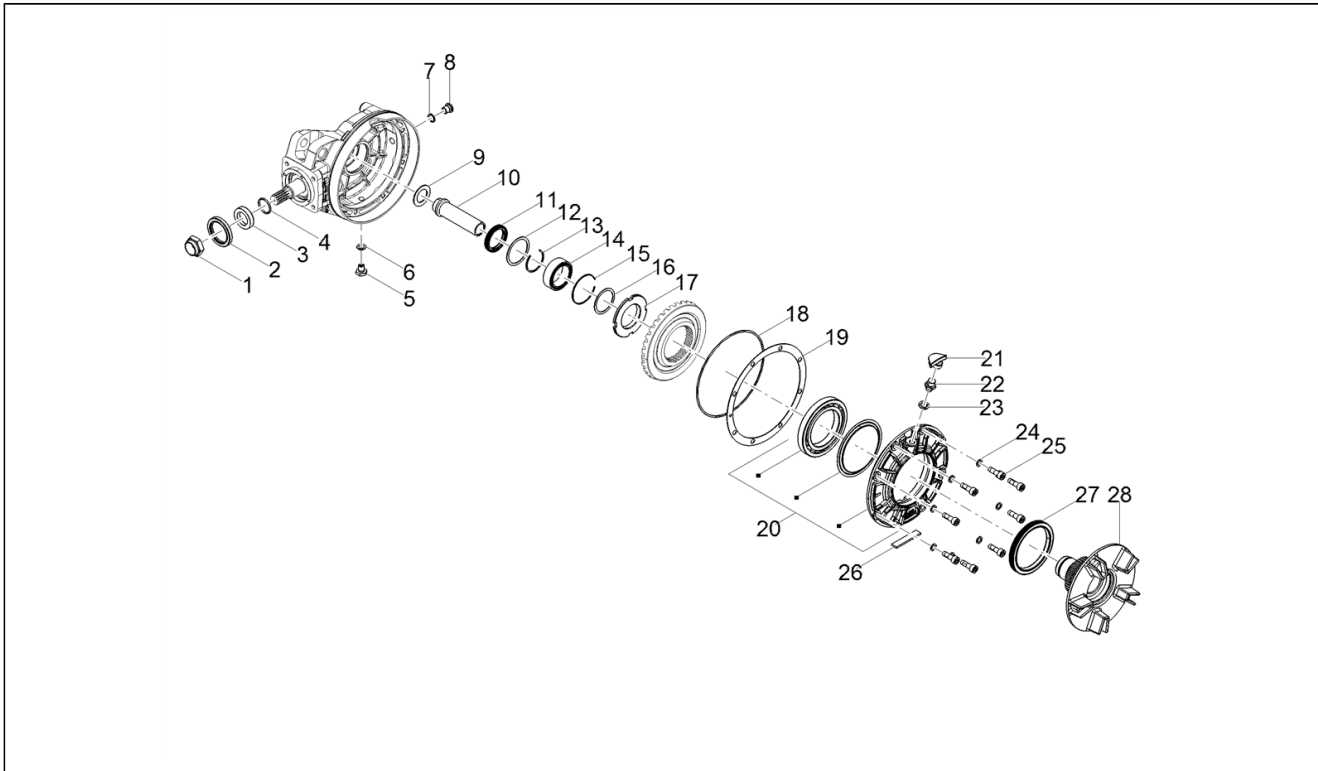

Assembly	Engine
Code	03.350
Description	Rear transmission / Components
Review	1

FILTERS: none

Pos.	Code	Description	Q.ty	Variants
22	2A000823	Breather plug	1	
23	GU01528930	Gasket 10x18x1,5	1	
24	GU14615901	Washer 8,4X13X0,8	8	
25	2B002171	Special cap screw 8x25	8	
26	2B006064	Felt	1	
27	2B002535	Gasket ring 80x100x10	1	
28	2B004268	Flexible couplings hub	1