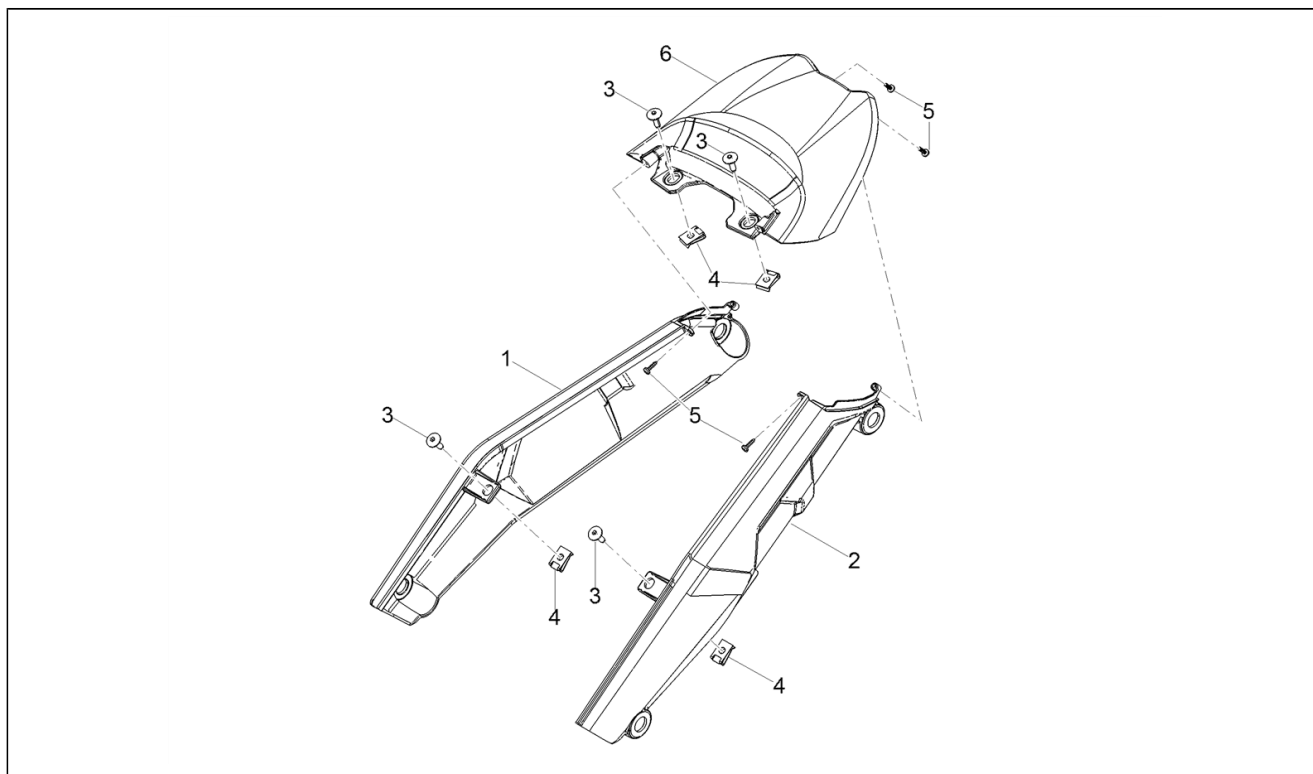

<b>Assembly</b>	Body
<b>Code</b>	02.140
<b>Description</b>	Rear body
<b>Review</b>	1

FILTERS: none

Pos.	Code	Description	Q.ty	Variants
1	2B005352	Right rear cover	1	
2	2B005353	Left rear cover	1	
3	AP8152302	Screw w/ flange M5x12	4	
4	AP8102375	Clip M5	4	
5	296141	Self tapping screw	4	
6	2B005354	Rear protection	1	