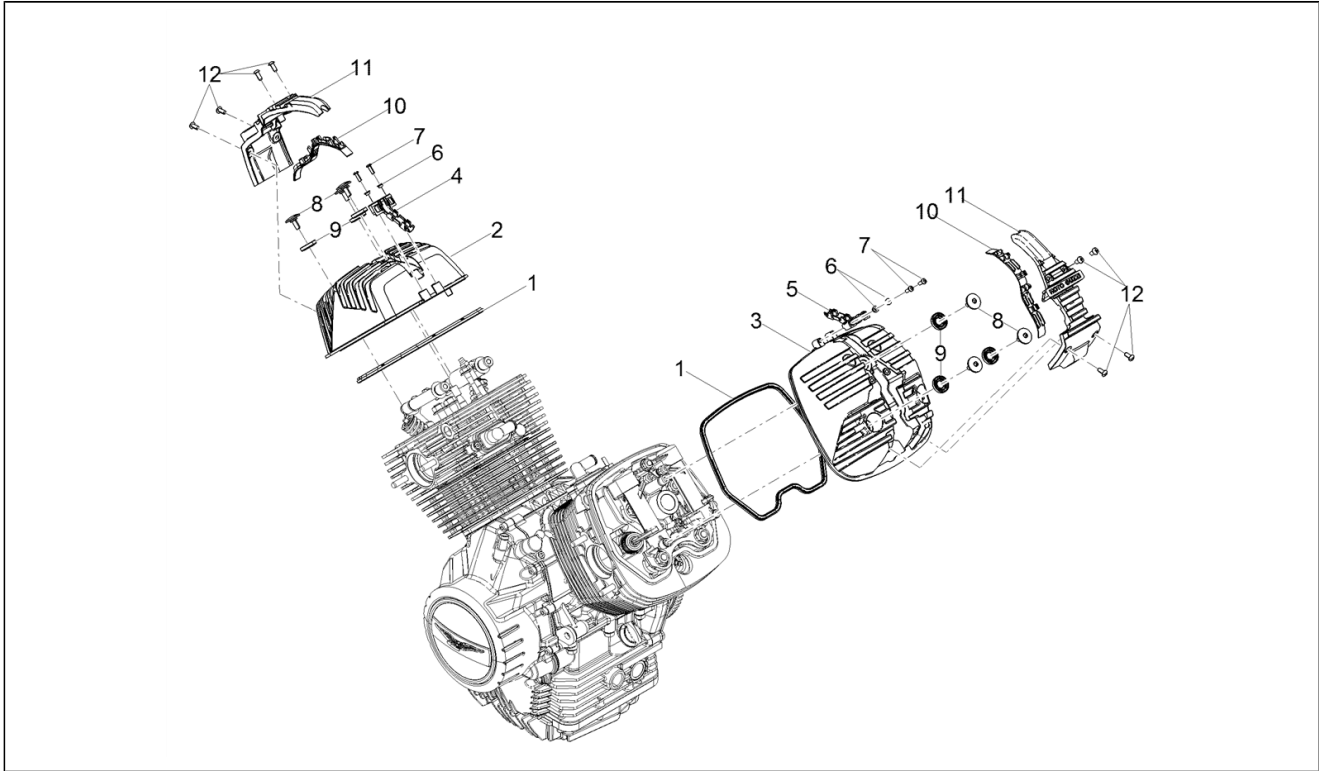

Assembly	Engine
Code	03.090
Description	Head cover
Review	1

FILTERS: none

Pos.	Code	Description	Q.ty	Variants
1	2A000565	Head cover gasket	2	
2	1A013795	RH Head cover	1	
3	1A013793	LH Head cover	1	
4	2B006084	Spark plug cable retainer	1	
5	2B006083	Spark plug cable retainer	1	
6	2B003052	T bushing	4	
7	1A003444	Oval head screw	4	
8	976591	Special screw	6	
9	1A006716	Damper drift	6	
10	1A013822	Fairlead	2	
11	1A013796	Spark plug cover	2	
12	AP8152267	Hex socket screw M5x12	4