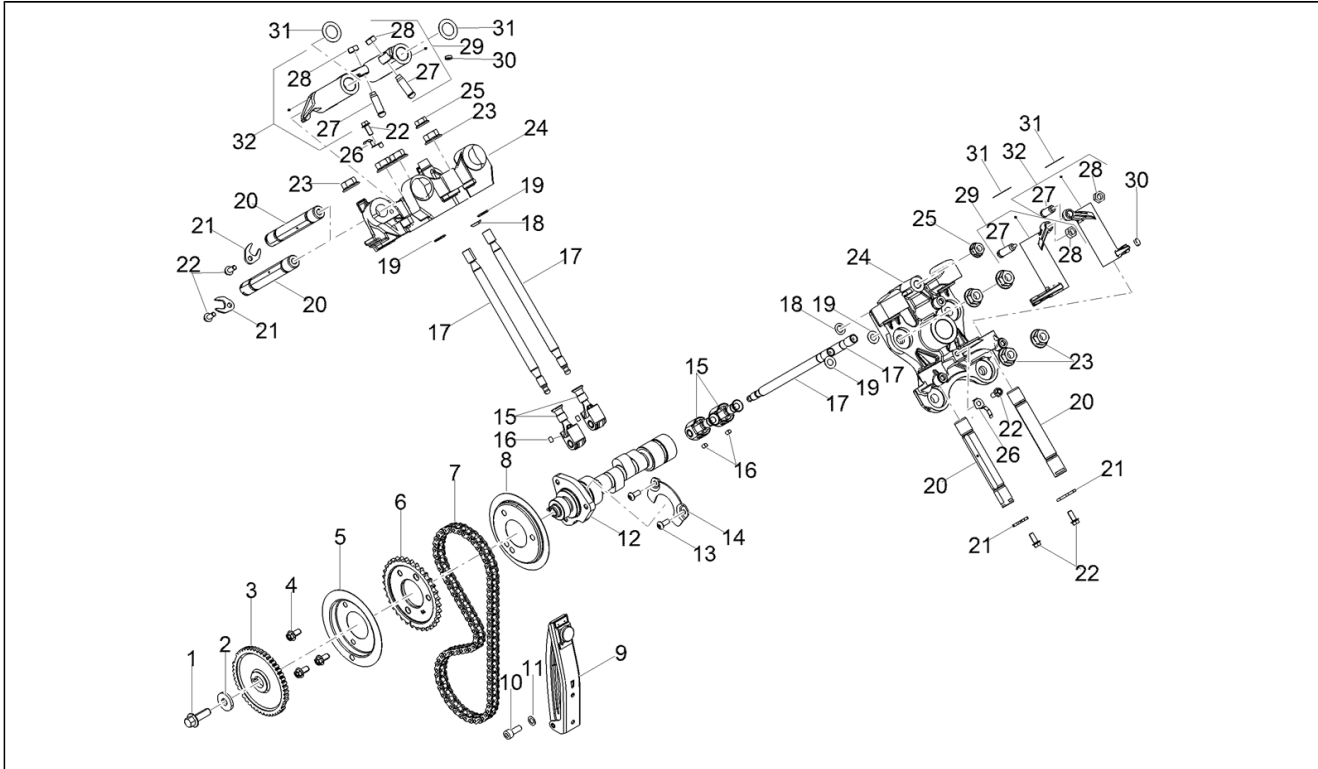

Assembly	Engine
Code	03.120
Description	Timing system
Review	1

FILTERS: none

Pos.	Code	Description	Q.ty	Variants
28	GU10034100	Nut	4	
29	1A004905	Left exhaust right intake rocker	1	
30	1A011723	Valve terminal	2	
31	1A005951	Curved spring washer	4	
32	1A004903	Right exhaust left intake rocker	2