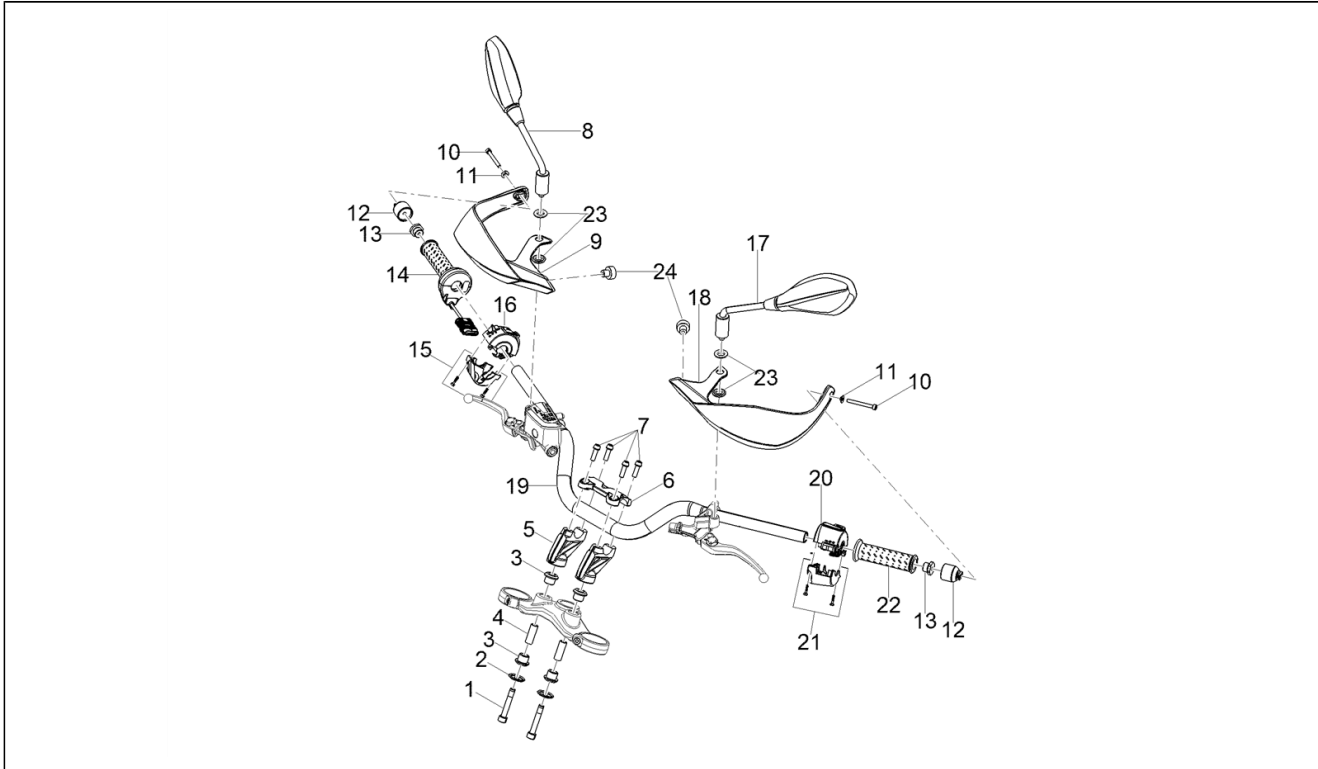

Assembly	Handlebar - Controls
Code	07.020
Description	Handlebar - Controls
Review	1

FILTERS: none

Pos.	Code	Description	Q.ty	Variants
1	2B004798	Pre-impregnated screw TCEI M10X60 8.8	2	
2	AP8123721	Cup	2	
3	AP8144222	Rubber spacer	4	
4	854827	Spacer 10,1x14,1x38	2	
5	2B005683	Handlebar U-bolt	2	
6	2B004163	Upper clamp	1	
7	AP8152486	Screw M8x25 INOX	4	
8	2B006207	Specchio destro	1	
9	856855	RH handguard, black	1	
10	AP8150045	Hex socket screw M6x55	2	
11	AP8121032	Bush	2	
12	859949	Anti.v weight, black	2	
13	AP8121520	Anti vib.weight trailing	2	
14	2D000095	Electronic gas control	1	
15	2D000163	Lower shell DX	1	
16	2D000528	RH handlebar control set	1	
17	2B006208	Driving mirror l.h.	1	
18	2B005927	RH handguard	1	
19	2B005257	Handlebar	1	
20	2D000339	LH handlebar control set	1	
21	2D000504	Lower left shell	1	
22	AP8118579	LH hand grip	1	
23	AP8121080	Spacer	4	
24	AP8144081	Rubber spacer	2