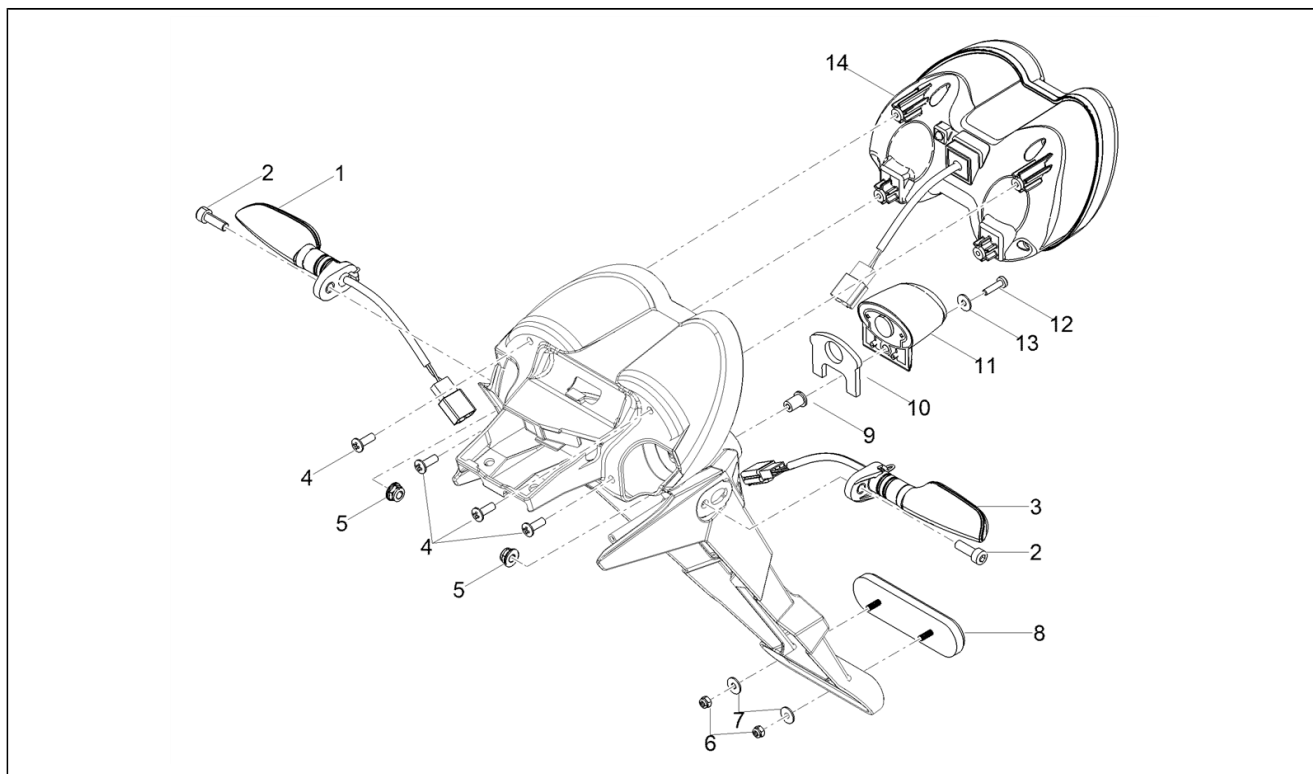

Assembly	Lights - Instruments
Code	08.030
Description	Rear lights
Review	1

FILTERS: none

Pos.	Code	Description	Q.ty	Variants
1	2D000438	Front left/Rear right turn sig. lamp	1	
2	GU98692318	Hex socket screw	2	
3	2D000439	Indicatore di direzione anteriore DX / posteriore Dx	1	
4	AP8150509	Self-tap screw 5x14	4	
5	AP8152299	Self-locking nut M6	2	
6	AP8150204	Nut M4	2	
7	AP8150501	Washer	2	
8	AP8124718	Rear reflector, red	1	
9	AP8144564	Rubber w/ insert M4	1	
10	GU32474710	Support rubber part	1	
11	85256R	Number-plate light	1	
12	AP8150522	Screw 4,2x16	1	
13	AP8150501	Washer	1	
14	2D000418	Taillight	1