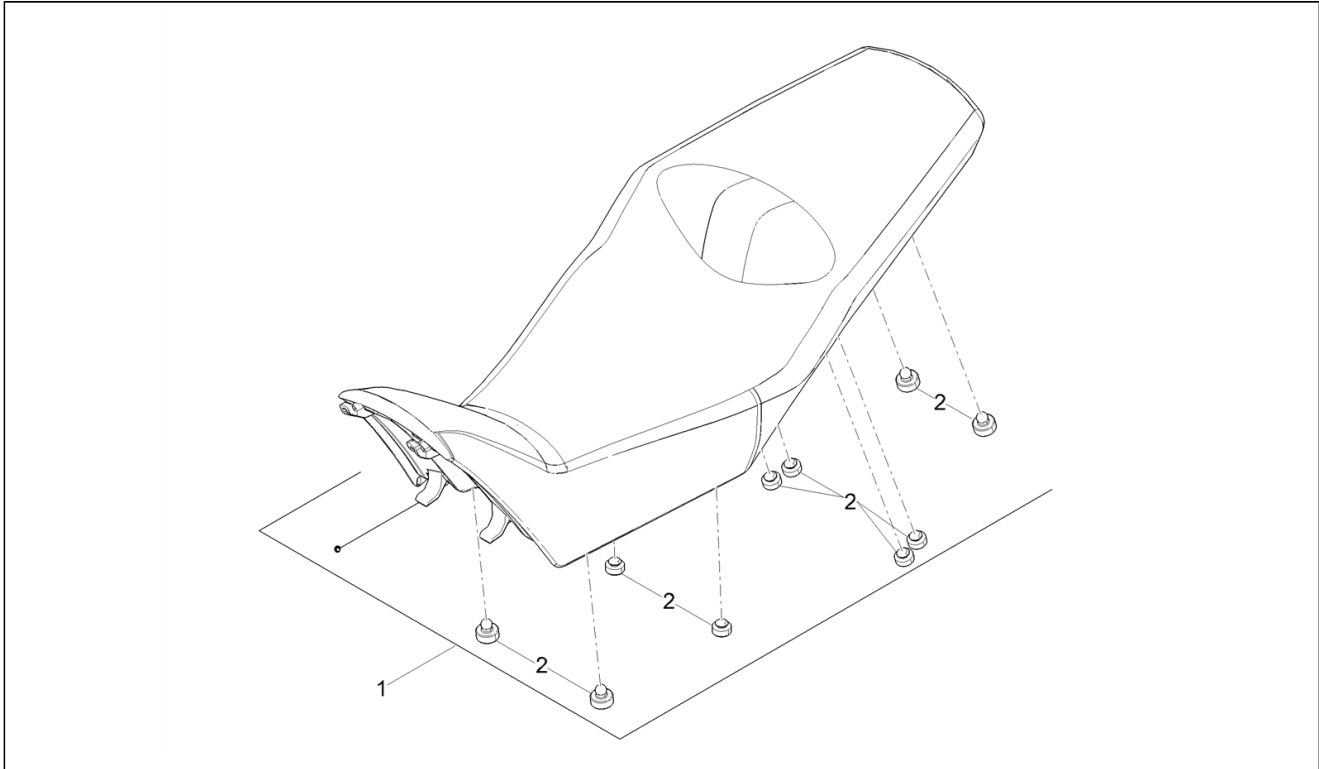

Assembly	Body
Code	02.120
Description	Saddle
Review	1

FILTERS: none

Pos.	Code	Description	Q.ty	Variants
1	2B005099000C1	Saddle	1	Colour: Blu Atlante [BLUE], Grigio Atacama [GREY], Rosso vulcano [RED]
1	2B005099000C2	Saddle	1	Colour: Yellow Sahara Special [YEL], Red kalahari Special [ROS]
2	B064023	Saddle rubber	10