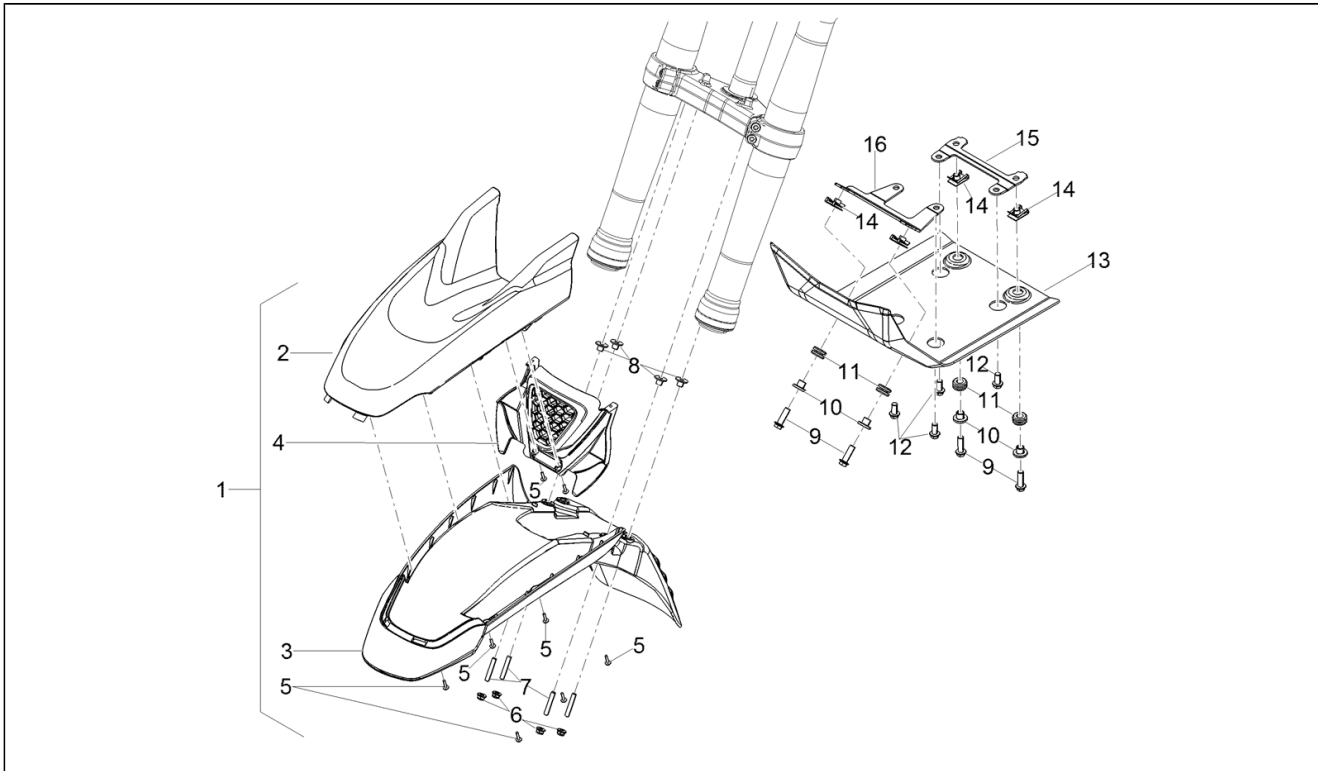

Assembly	Body
Code	02.030
Description	Front mudguard-Pillar
Review	1

FILTERS: none

Pos.	Code	Description	Q.ty	Variants
1	2H003235000EQ	Front mudguard, grey	1	Colour: Grigio Atacama [GREY] Technical Specification: Decal [D]
1	2H003235000YE8	Front mudguard	1	Colour: Blu Atlante [BLUE] Technical Specification: Decal [D]
1	2H003310000Q4	Front mudguard	1	Colour: Red kalahari Special [ROS] Technical Specification: Decal [D]
1	2H003237000Q4	White front mudguard	1	Colour: Yellow Sahara Special [YEL] Technical Specification: Decal [D]
1	2H003235000YR9	Front mudguard, red	1	Colour: Rosso vulcano [RED] Technical Specification: Decal [D]
2	2H003190000EQ	Mudguard cover	1	Colour: Grigio Atacama [GREY] Technical Specification: Decal [D]
2	2B005328	Mudguard cover	1	Colour: Blank [GR]
2	2H003212000Q4	Mudguard cover	1	Colour: Yellow Sahara Special [YEL] Technical Specification: Decal [D]
2	2H003311000Q4	Mudguard cover	1	Colour: Red kalahari Special [ROS] Technical Specification: Decal [D]
2	2H003190000YR9	Mudguard cover	1	Colour: Rosso vulcano [RED] Technical Specification: Decal [D]
2	2H003190000YE8	Mudguard cover	1	Colour: Blu Atlante [BLUE] Technical Specification: Decal [D]
3	2B005327000Q4	Front mudguard	1	Colour: Yellow Sahara Special [YEL], Red kalahari Special [ROS]
3	2B005327000EQ	Front mudguard	1	Colour: Grigio Atacama [GREY]
3	2B005327	Front mudguard	1	Colour: Blank [GR]
3	2B005327000YR9	Front mudguard, red	1	Colour: Rosso vulcano [RED]
3	2B005327000YE8	Front mudguard	1	Colour: Blu Atlante [BLUE]
4	2B005530	Grid	1	
5	AP8150413	Self-tap screw 3,9x14	8	
6	AP8152299	Self-locking nut M6	4