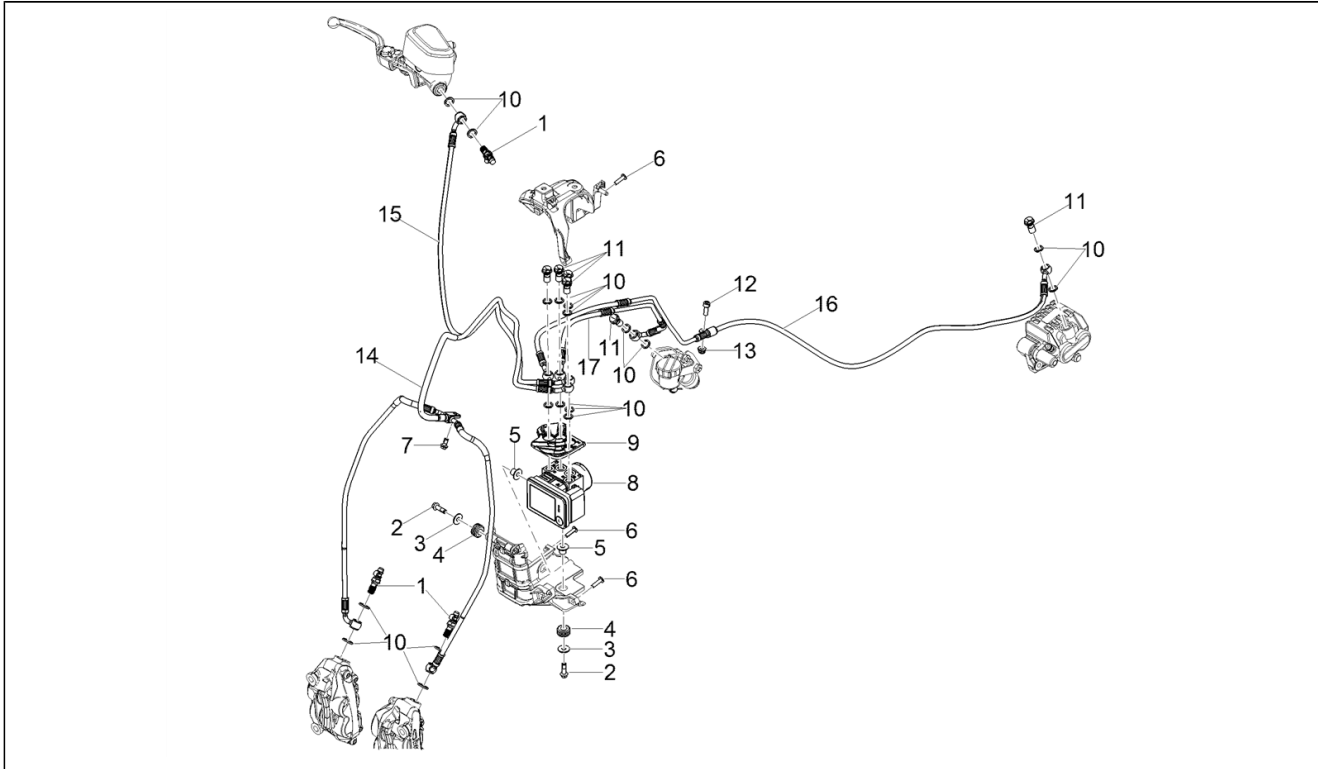

Assembly	Brake system
Code	06.050
Description	ABS Brake system
Review	1

FILTERS: none

Pos.	Code	Description	Q.ty	Variants
1	AP8133945	Bleeder kit	3	
2	00H02402282	screw 6X20	2	
3	AP8150015	Washer 6,6x18x1,6*	2	
4	AP8120030	Rubber spacer	2	
5	AP8221023	T bush	2	
6	AP8152329	Phillips screw, SWP M5x20	3	
7	2B005143	Screw w/ flange M6x12	1	
8	2D000453	ABS electrohydraulic unit, prefilled	1	
9	2B005287	plate	1	
10	AP8113004	Washer 10x14x1,6*	18	
11	1C001209	Special screw	6	
12	AP8152273	Screw w/ flange M5x15	1	
13	AP8152306	Self-locking nut M5	1	
14	2B005374	ABS HECU pipe - Front clamp	1	
15	2B005373	ABS HECU pipe - Front pump	1	
16	2B005376	ABS HECU pipe - Rear clamp	1	
17	2B005375	ABS HECU pipe - Rear pump	1