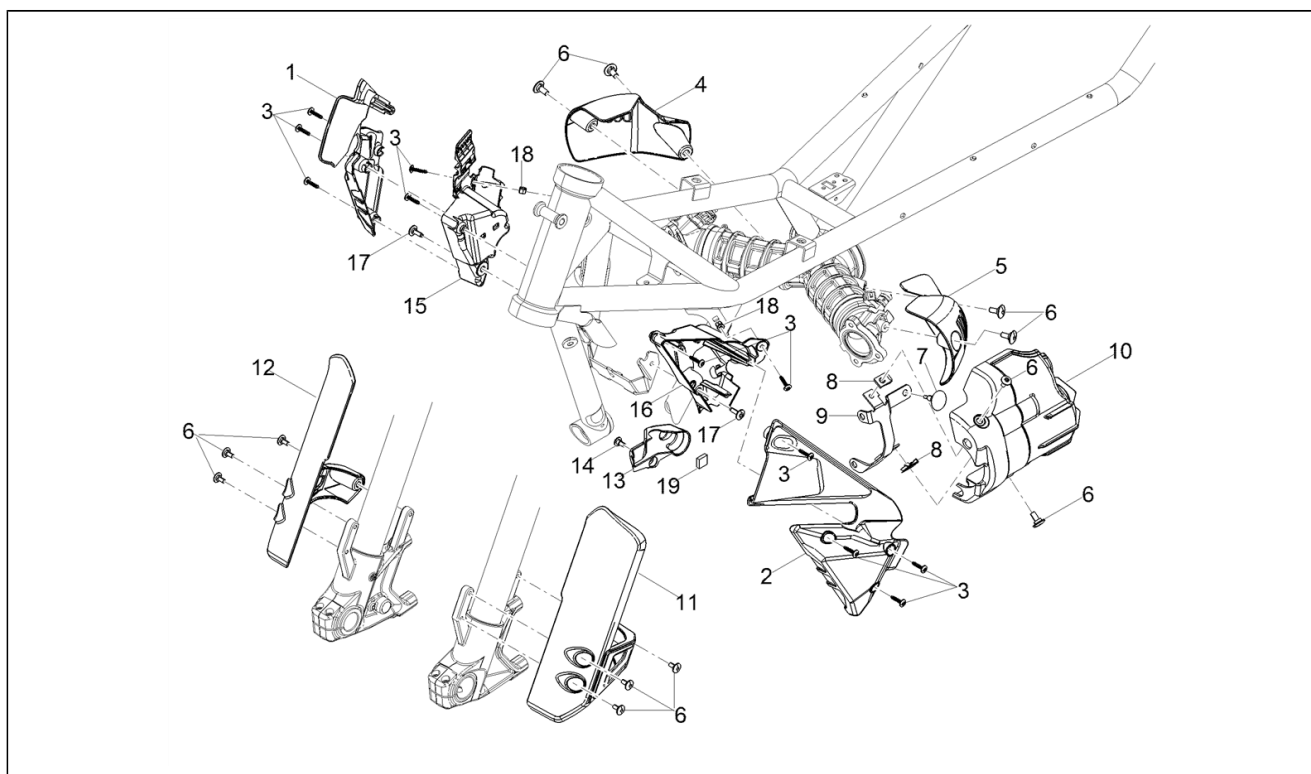

Assembly	Frame
Code	01.010
Description	Frame
Review	1

FILTERS: none

Pos.	Code	Description	Q.ty	Variants
25	2B005513	RH plate	1	
26	2B005804	Plug	1	
27	AP8150500	Hex socket screw M5x9	2	
28	2B005849	Bush	2	

Assembly	Frame
Code	01.040
Description	Protection
Review	1

FILTERS: none

Pos.	Code	Description	Q.ty	Variants
1	2B005529	Right headstock cover	1	
2	2B005528	Left headstock cover	1	
3	258146	Self-tap screw M3x20	11	
4	2B005808	Right injector covers	1	
5	2B005809	Left injector covers	1	
6	AP8150500	Hex socket screw M5x9	12	
7	AP8120001	Rubber spacer	1	
8	AP8102375	Clip M5	2	
9	2B002937	Cover support bracket	1	
10	2B006168	Starter motor cover	1	
11	2H003326000Q4	LH sleeve protection, white	1	Colour: Red kalahari Special [ROS] Technical Specification: Decal [D]
11	2B005763	LH sleeve protection	1	Colour: Blu Atlante [BLUE], Grigio Atacama [GREY], Rosso vulcano [RED]
11	2H003216000Q4	LH sleeve protection, white	1	Colour: Yellow Sahara Special [YEL] Technical Specification: Decal [D]
12	2H003325000Q4	RH sleeve protection, white	1	Colour: Red kalahari Special [ROS] Technical Specification: Decal [D]
12	2B005699	RH sleeve protection	1	Colour: Blu Atlante [BLUE], Grigio Atacama [GREY], Rosso vulcano [RED]
12	2H003215000Q4	RH sleeve protection, white	1	Colour: Yellow Sahara Special [YEL] Technical Specification: Decal [D]
13	2B006091	Cable harness cover	1	
14	2B003422	M5x12 pre-coated countersunk hex head Torx screw	1	
15	2B005414	Connector box DX	1	
16	2B005413	Connector box SX	1	
17	AP8152302	Screw w/ flange M5x12	2	
18	AP8102671	Plastic rivet	2	