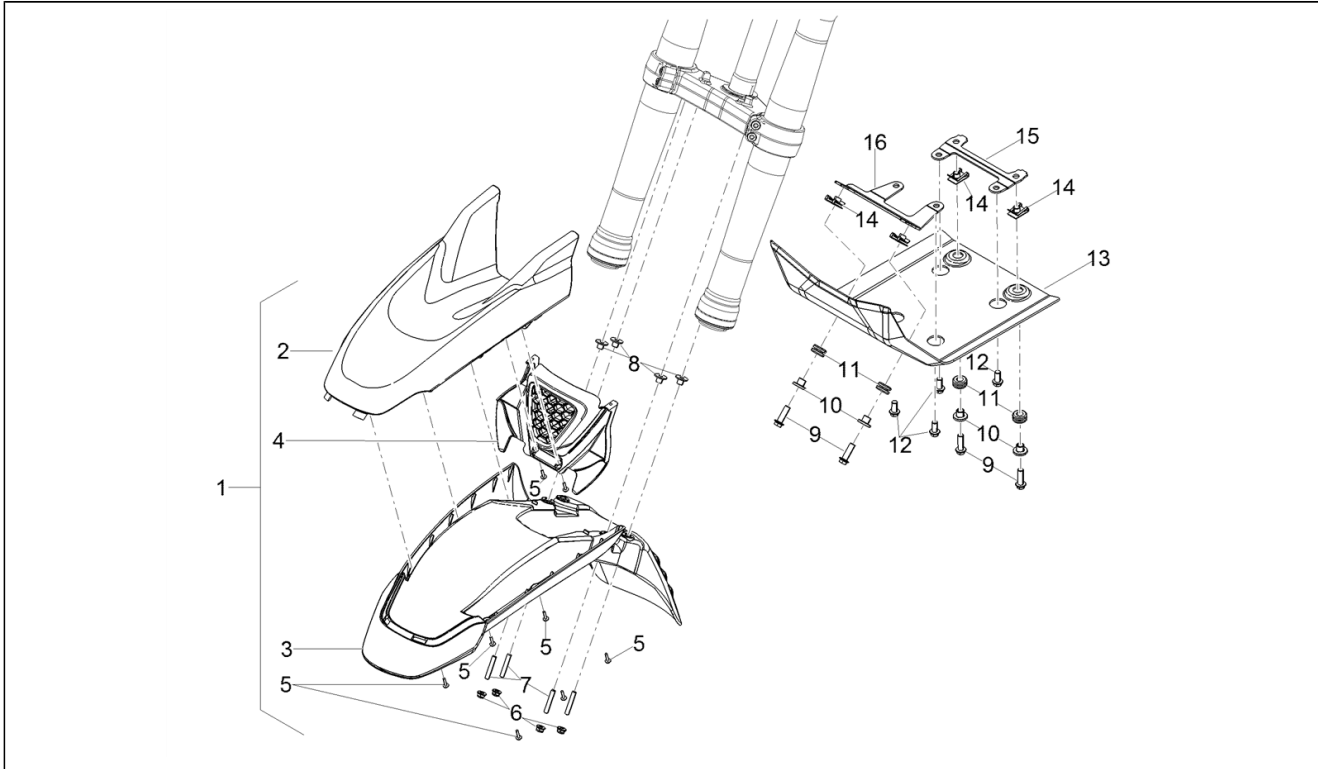

Assembly	Body
Code	02.030
Description	Front mudguard-Pillar
Review	1

FILTERS: none

Pos.	Code	Description	Q.ty	Variants
7	2B005945	Stud bolt	4	
8	AP8221341	T bush	4	
9	AP8152287	Screw w/ flange M8x25	4	
10	AP8221128	T bush 8,5x10,7x12	4	
11	AP8120030	Rubber spacer	4	
12	AP8152285	Screw w/ flange	4	
13	2B004655	Sump guard	1	
14	575268	Spring plate M8	4	
15	2B004657	Rear stirrup	1	
16	2B004656	Front stirrup	1