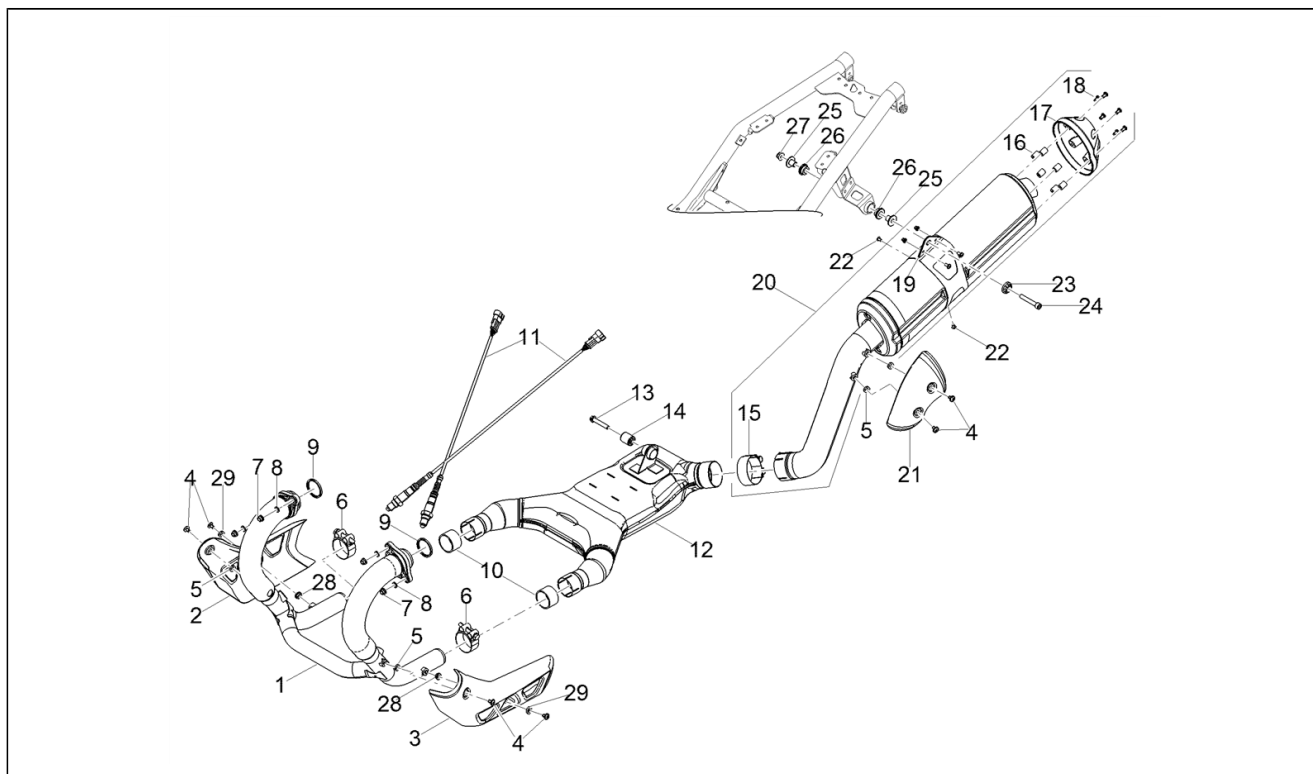

Assembly	Engine
Code	03.330
Description	Exhaust pipe
Review	1

FILTERS: none

Pos.	Code	Description	Q.ty	Variants
1	2B004579	Exhaust manifold	1	
2	2B005654	Front heat shield dx	1	
3	2B005655	Front left heat shield	1	
4	2B000215	Screw w/ flange M6x10	6	
5	876879	Spacer	4	
6	2B006319	Hose clamp	2	
7	GU92660021	Flanged nut M8	4	
8	GU14615901	Washer 8,4X13X0,8	4	
9	852090	Exhaust pipe gasket	2	
10	GU91113826	Bushing	2	
11	584344	Lamda sensor (L. 325 mm)	2	
12	2B0053175	Central manifold	1	
13	AP8152291	Screw w/ flange	1	
14	00H02201731	Silent-block	1	
15	2B005662	Hose clamp	1	
16	2B005171	Threaded bush	6	
17	2B005175	Bottom	1	
18	2B002143	TBEI pre-impregnated screw M6x10	6	
19	2B005246	Silencer support band	1	
20	2B005163	Silencer	1	
21	2B005537	Silencer protection	1	
22	2B005272	Tearing rivet	2	
23	AP8134378	Silencer fixing bush	1	
24	2B004771	Screw TCEI M8x50	1	
25	AP8121332	Bush	2	
26	AP8144558	Rubber spacer	2	
27	AP8152300	Self-locking nut M8	1