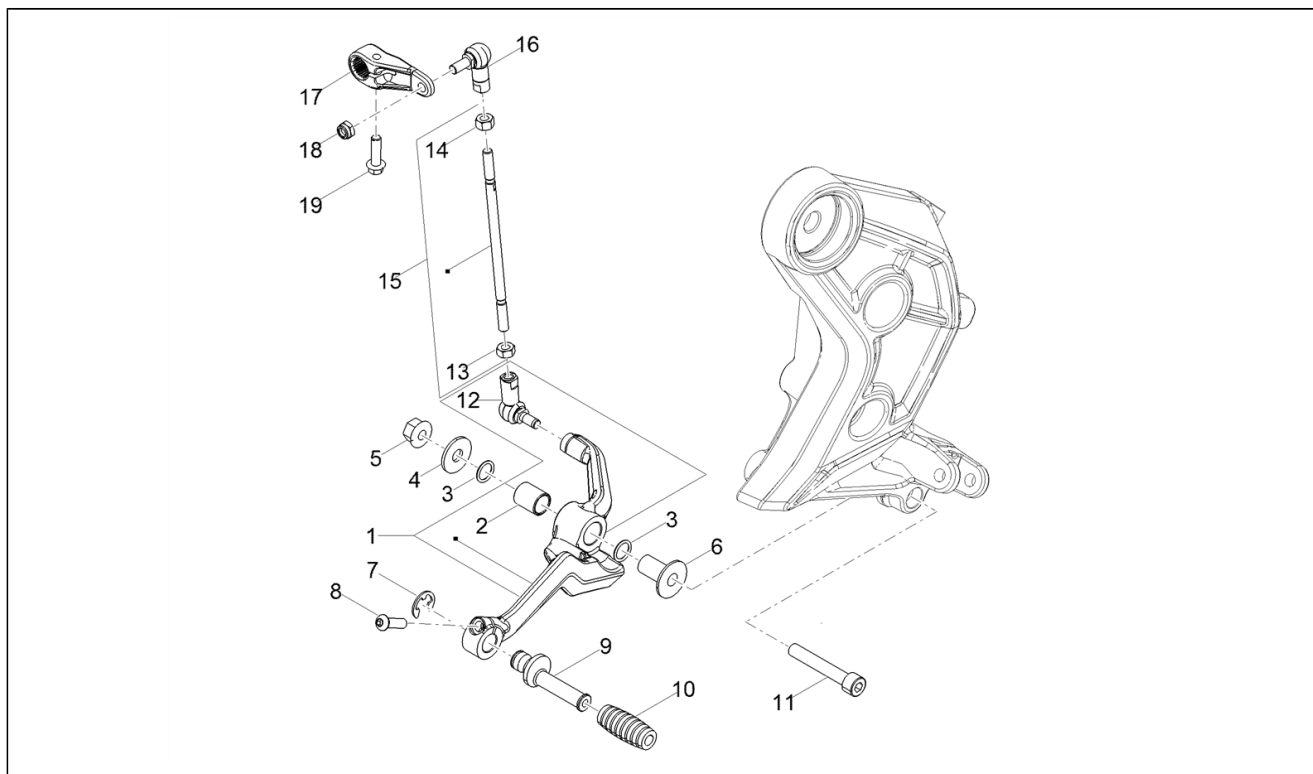

Assembly	Engine
Code	03.020
Description	Gear lever
Review	1

FILTERS: none

Pos.	Code	Description	Q.ty	Variants
1	2B004670	Complete gearchange lever	1	
2	895328	Sintered bushing	1	
3	AP8144007	O-ring 11,11x1,78	2	
4	AP8150018	Washer	1	
5	967363	Nut M8x1,25	1	
6	AP8121509	Bush	1	
7	AP8150462	Circlip d9	1	
8	AP8224470	Hex socket screw M6x20	1	
9	AP8121221	Brake lever pin	1	
10	AP8120912	Lever rubber	1	
11	GU98680450	Hex socket screw M8x50	1	
12	2B004821	RH ball joint	1	
13	GU92609206	Nut M6	1	
14	GU03256800	Nut M6	1	
15	2B004704	Gear control tie rod	1	
16	898397	Left ball joint M6	1	
17	2B0051099	Shift lever	1	
18	AP8150115	Low self-locking nut M6	1	
19	2B004560	M6x20 pre-coated hex head screw	1