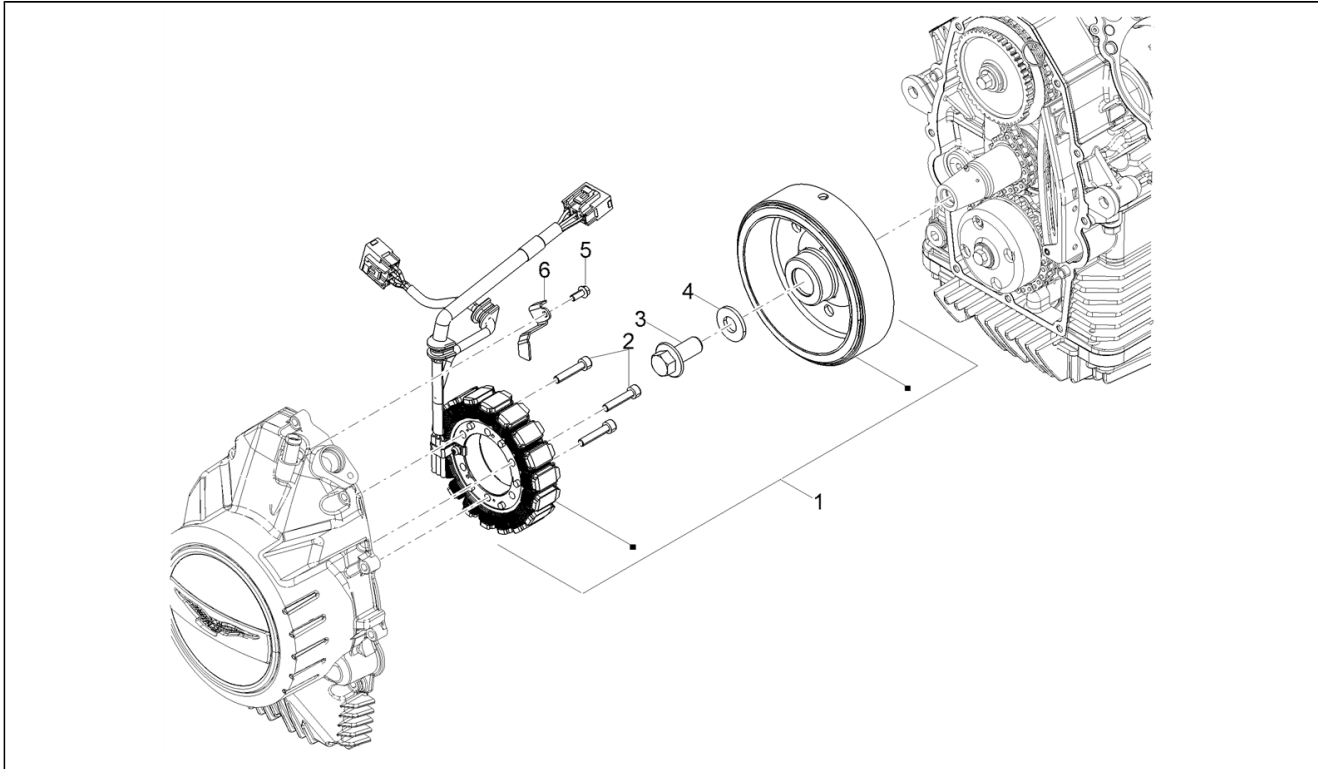

Assembly	Engine
Code	03.300
Description	Cdi magneto assy / Ignition unit
Review	1

FILTERS: none

Pos.	Code	Description	Q.ty	Variants
1	1A011983	Complete magneto flywheel	1	
2	GU98682330	Hex socket screw M6x20	3	
3	B015563	Screw w/ flange M14x30	1	
4	825725	Flat washer 14.1x30x3	1	
5	AP8152272	Screw w/ flange M5x12	1	
6	1A009462	Plate	1