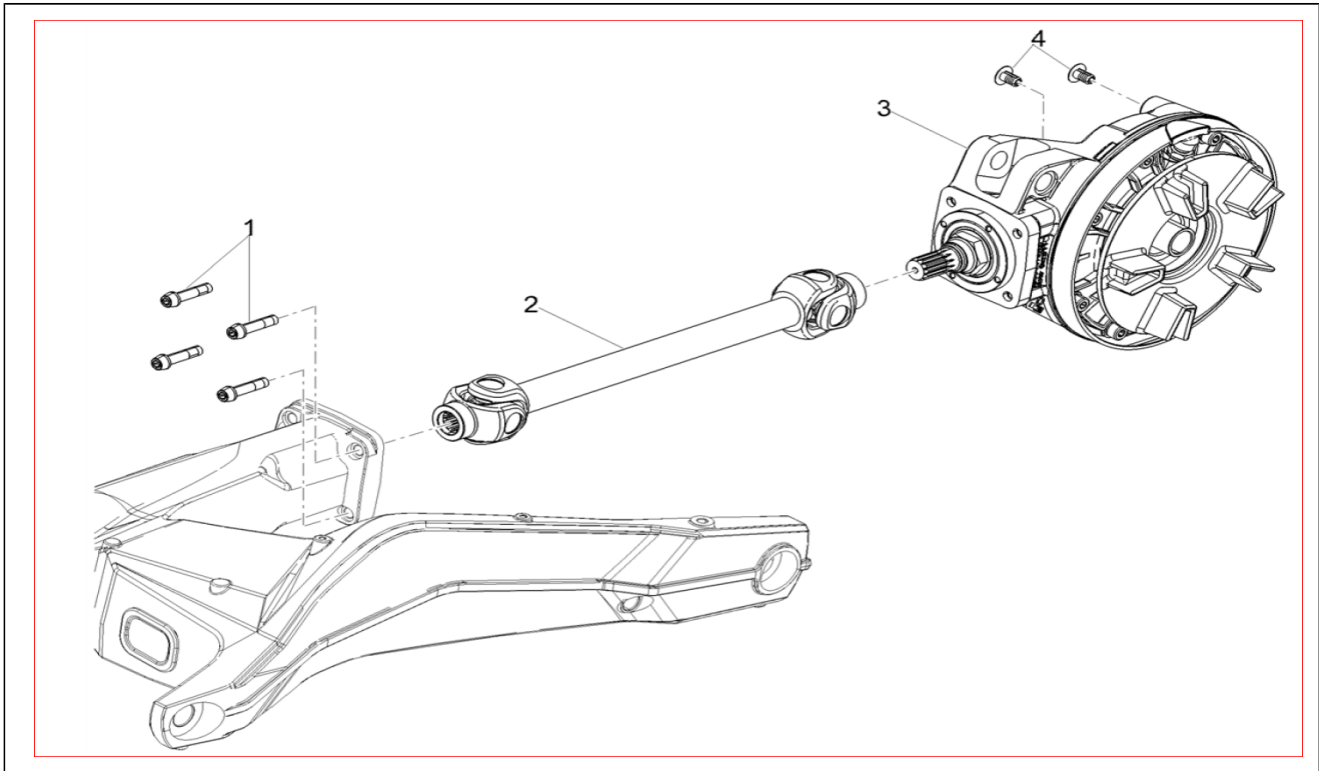

Assembly	Transmission complete
Code	07.010
Description	Transmission
Review	1

FILTERS: none

Pos.	Code	Description	Q.ty	Variants
1	2B002699	Torx M8x35 cap screw with pre-coated collar	4	
2	2B005367	Propeller shaft & universal joint	1	
3	2B0042715	Transmission complete	1	
4		Cover	2