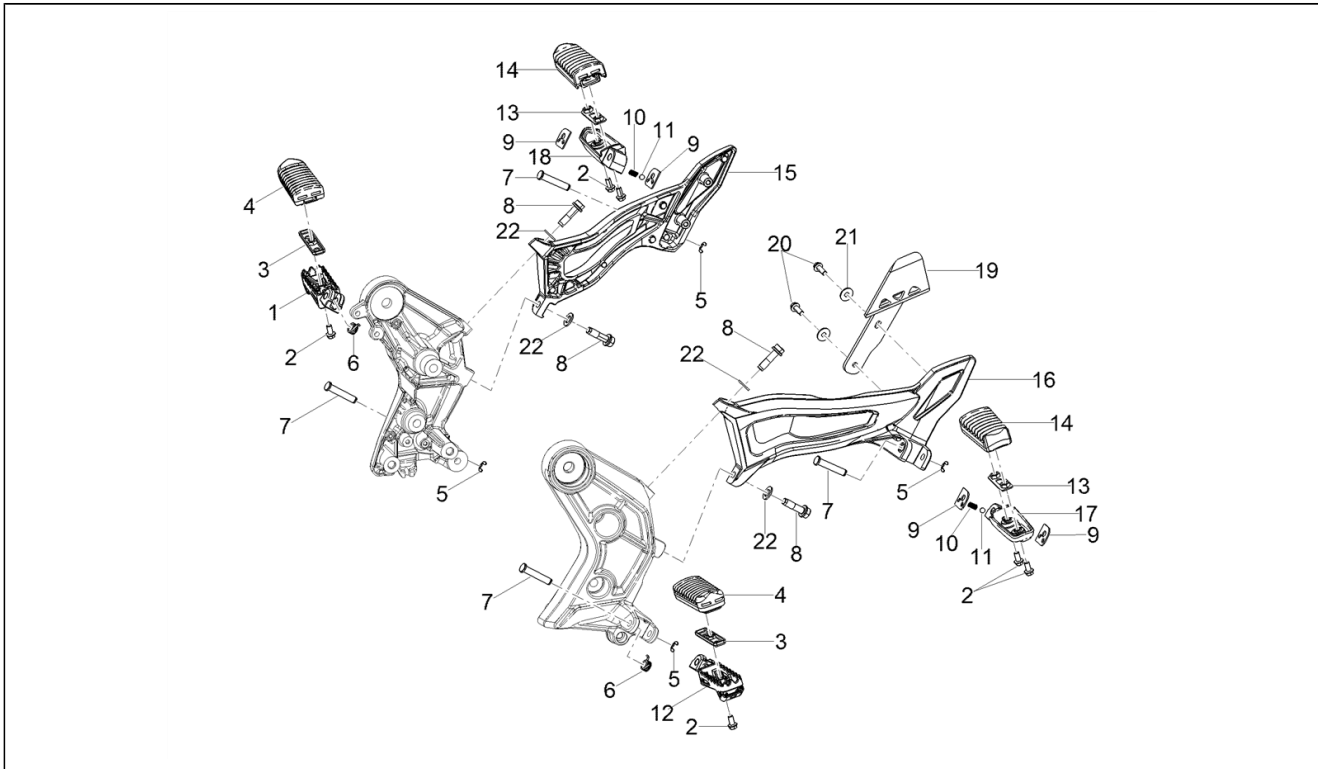

Assembly	Frame
Code	01.020
Description	Foot rests
Review	1

FILTERS: none

Pos.	Code	Description	Q.ty	Variants
1	886184	RH Foot rests	1	
2	2B005143	Screw w/ flange M6x12	2	
3	AP8134276	Plate	2	
4	AP8120831	Footrest rubber	2	
5	AP8120573	Stop ring	4	
6	AP8221277	Footrest return spring	2	
7	AP8121567	Pin	4	
8	2B005999	Pre-coated M8x30 SHC screw	4	
9	AP8134451	Footrest plate	4	
10	AP8121133	Coil compress. spring	2	
11	AP8110110	Ball d.7	2	
12	886185	LH Foot rests	1	
13	GU32441210	Plate	2	
14	2B002225	Footrest rubber	1	
15	2B005628	Right pass. footrest support	1	
16	2B005631	Left pass. footrest support	1	
17	656509000C	LH footrest	1	
18	656429000C	RH footpad	1	
19	2B006226	Heel guard	1	
20	AP8152278	Screw w/ flange M6x16	2	
21	AP8150378	Washer 6,4x18x2	2	
22	GU95008208	Washer 8,4X15X1,5	4