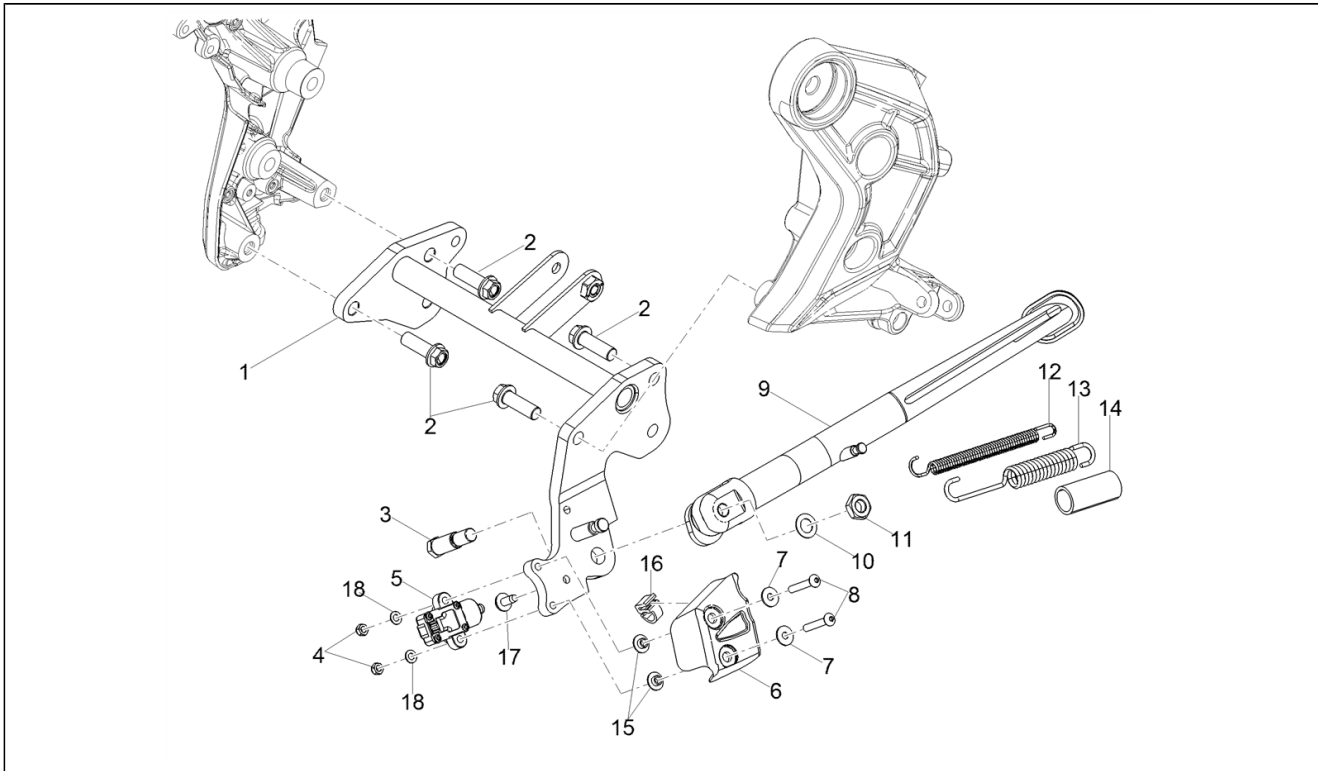

<b>Assembly</b>	Frame
<b>Code</b>	01.030
<b>Description</b>	Central stand
<b>Review</b>	1

FILTERS: none

Pos.	Code	Description	Q.ty	Variants
1	2B005598	Stand support	1	
2	AP8152320	Screw w/ flange	4	
3	852093	Pin	1	
4	AP8150311	Low self-locking nut	2	
5	AP8127856	Lateral stand switch	1	
6	858941	Guard	1	
7	AP8150248	Washer 5,5x15x1,6	2	
8	AP8225369	Hex socket screw	2	
9	2B005614	Lateral stand	1	
10	AP8150292	Curved spring washer *	1	
11	AP8152001	Low nut M10x1,25	1	
12	AP8221211	Internal lateral stand spring	1	
13	AP8221204	Lateral stand spring	1	
14	AP8102524	Stand spring protection	1	
15	843213	T bush	2	
16	AP8201727	Black cable guide	1	
17	AP8120876	Plug	1	
18	GU95008305	Washer 5,3X10X1	2	

<b>Assembly</b>	Frame
<b>Code</b>	01.020
<b>Description</b>	Foot rests
<b>Review</b>	1

FILTERS: none

Pos.	Code	Description	Q.ty	Variants
1	886184	RH Foot rests	1	
2	2B005143	Screw w/ flange M6x12	2	
3	AP8134276	Plate	2	
4	AP8120831	Footrest rubber	2	
5	AP8120573	Stop ring	4	
6	AP8221277	Footrest return spring	2	
7	AP8121567	Pin	4	
8	2B005999	Pre-coated M8x30 SHC screw	4	
9	AP8134451	Footrest plate	4	
10	AP8121133	Coil compress. spring	2	
11	AP8110110	Ball d.7	2	
12	886185	LH Foot rests	1	
13	GU32441210	Plate	2	
14	2B002225	Footrest rubber	1	
15	2B005628	Right pass. footrest support	1	
16	2B005631	Left pass. footrest support	1	
17	656509000C	LH footrest	1	
18	656429000C	RH footpad	1	
19	2B006226	Heel guard	1	
20	AP8152278	Screw w/ flange M6x16	2	
21	AP8150378	Washer 6,4x18x2	2	
22	GU95008208	Washer 8,4X15X1,5	4	