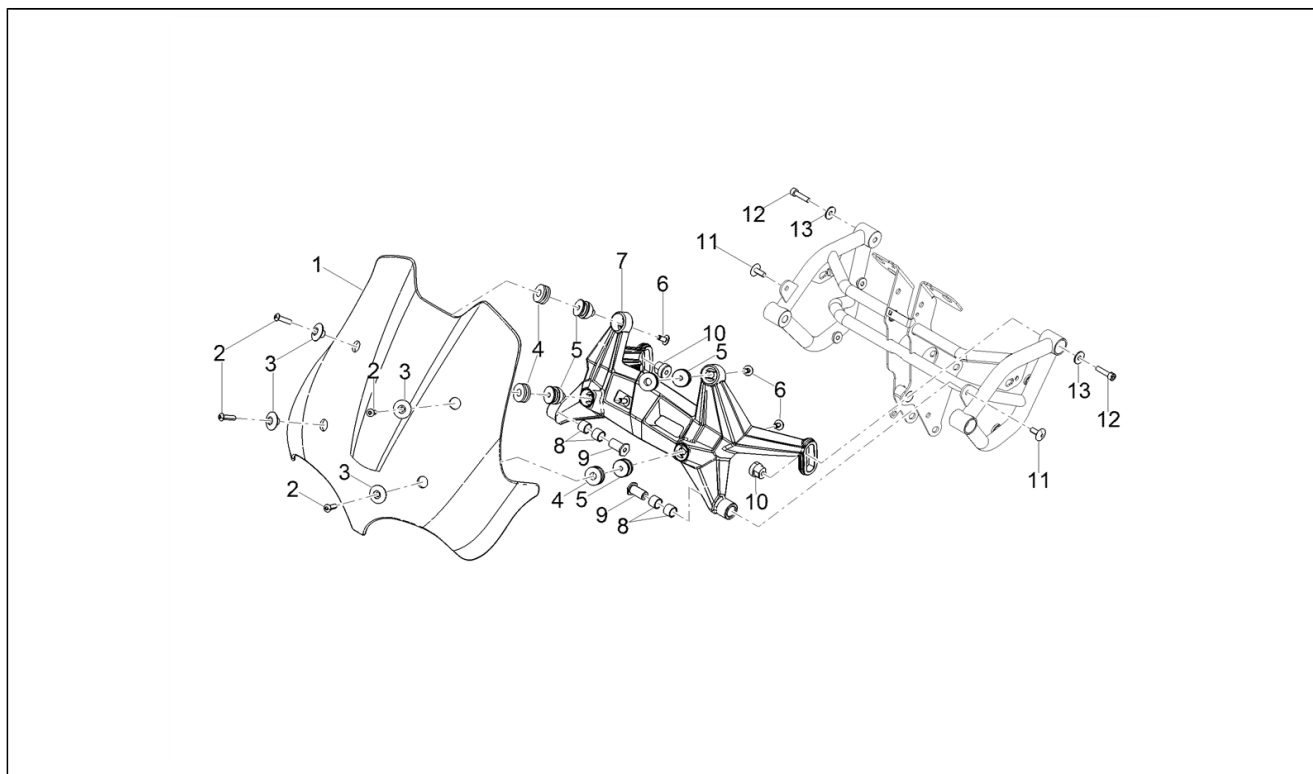

Assembly	Body
Code	02.050
Description	Windshield
Review	1

FILTERS: none

Pos.	Code	Description	Q.ty	Variants
1	2B005664	Windshield	1	
2	AP8224470	Hex socket screw M6x20	4	
3	GU32578410	Bushing	4	
4	GU32577910	Rubber spacer 10x25	4	
5	2B005819	Bush	4	
6	2B002187	Hex socket screw M6x10	4	
7	2B005453	Windscreen support	1	
8	2B005508	Bush	4	
9	2B005510	Threaded bush M6	2	
10	2B005511	Threaded bush M6	2	
11	GU98370616	Hex socket screw M6x16 inox	2	
12	GU98692325	Hex socket screw M6x25	2	
13	AP8150378	Washer 6,4x18x2	2