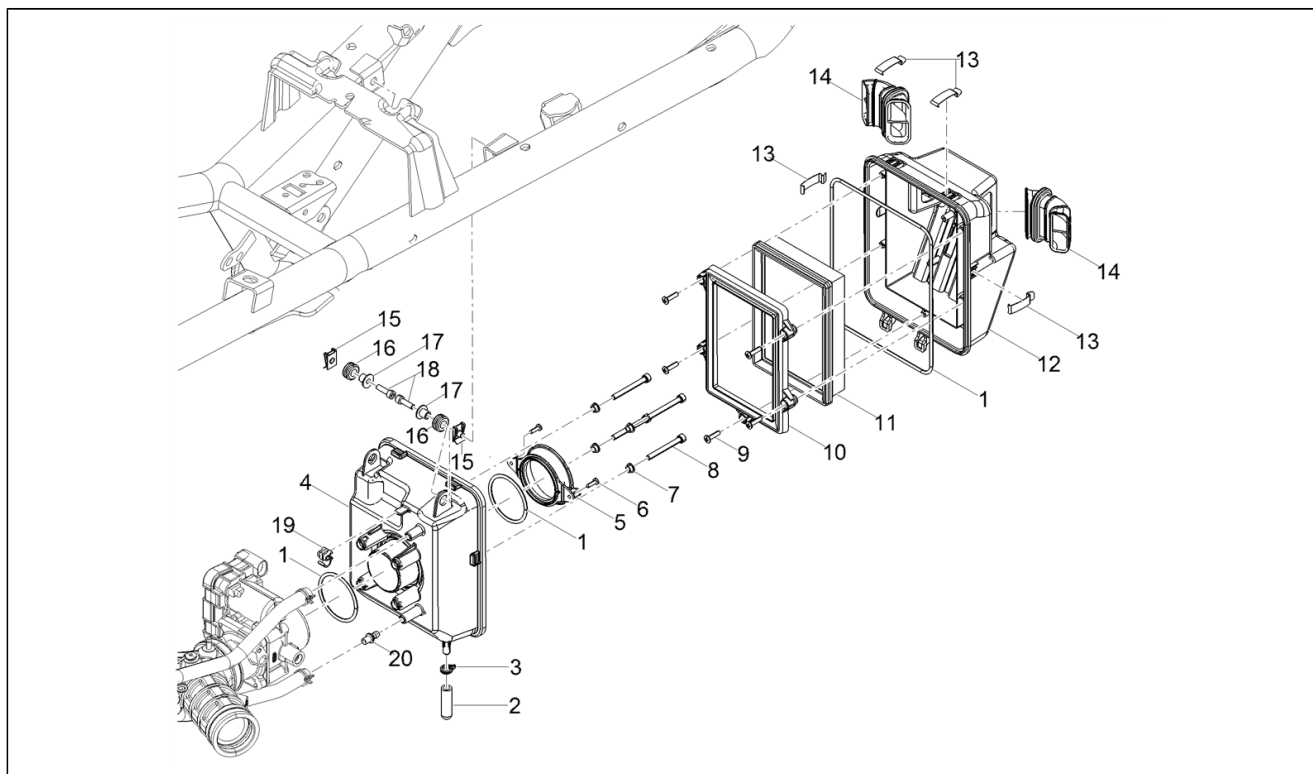

Assembly	Engine
Code	03.050
Description	Air box
Review	1

FILTERS: none

Pos.	Code	Description	Q.ty	Variants
1	AP8120593	Gasket D4	1	
2	AP8161054	Cap	1	
3	AP8102520	Hose clamp	1	
4	2B004460	Filter housing cover	1	
5	2B004959	Intake duct	1	
6	AP8150362	Self-tapping screw *	2	
7	887282	T bushing	4	
8	AP8150045	Hex socket screw M6x55	4	
9	AP8152329	Phillips screw, SWP M5x20	5	
10	886867	Filter support	1	
11	AP8104329	Air filter	1	
12	2B004461	Filter holder	1	
13	622236	Spring	4	
14	886861	Intake hose	2	
15	254485	Spring plate M6	2	
16	AP8120030	Rubber spacer	2	
17	AP8221023	T bush	2	
18	AP8150044	Hex socket screw M6x20	2	
19	AP8201727	Black cable guide	1	
20	2B006185	Restrizione tubo blow by	1