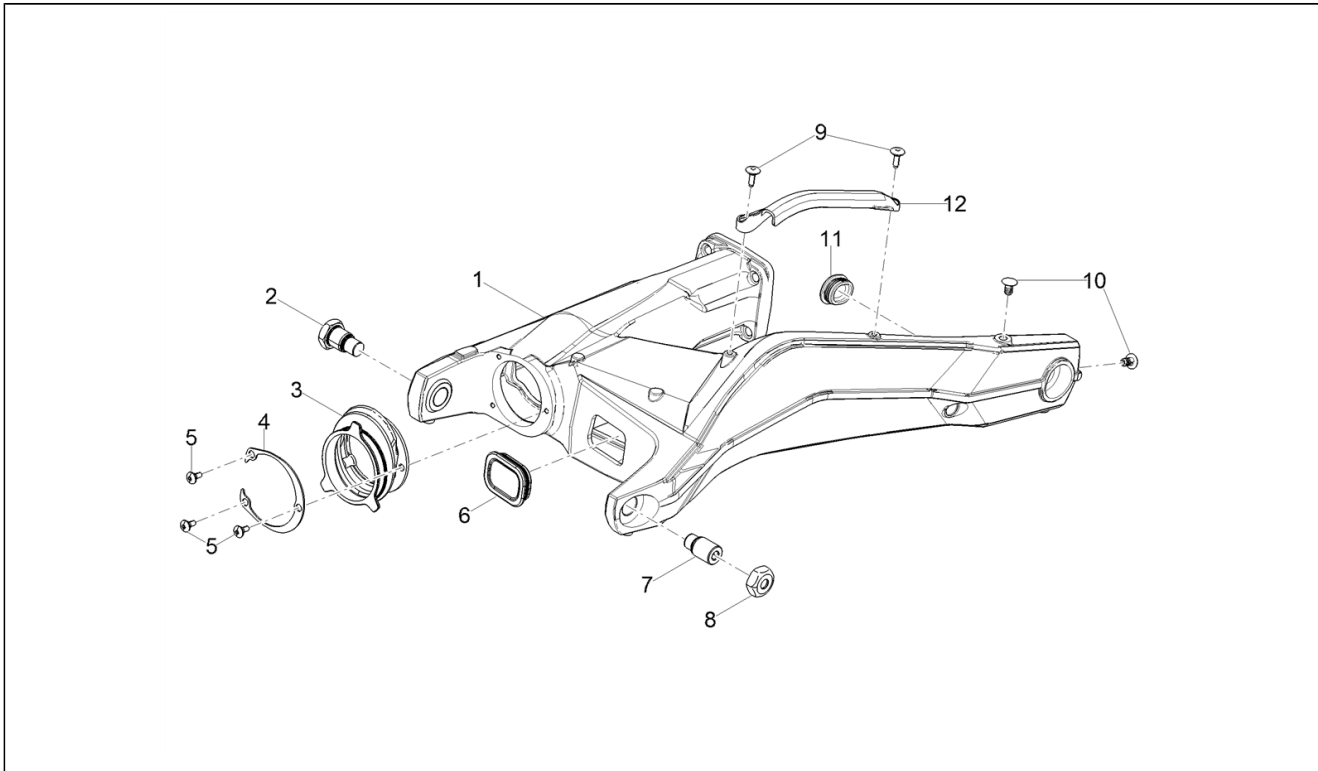

Assembly	Frame
Code	01.050
Description	Swing arm
Review	1

FILTERS: none

Pos.	Code	Description	Q.ty	Variants
1	2B004678	Swingarm	1	
2	2B005089	Pin	1	
3	2B004702	Rubber bellows	1	
4	2B003212	Fixing plate	1	
5	2B003422	M5x12 pre-coated countersunk hex head Torx screw	3	
6	860898	Cover	1	
7	GU19547000	Adjusting pin	1	
8	GU31547882	Nut	1	
9	AP8152302	Screw w/ flange M5x12	2	
10	AP8102600	Cover	2	
11	860900	Cover	1	
12	2B005291	Fairlead	1