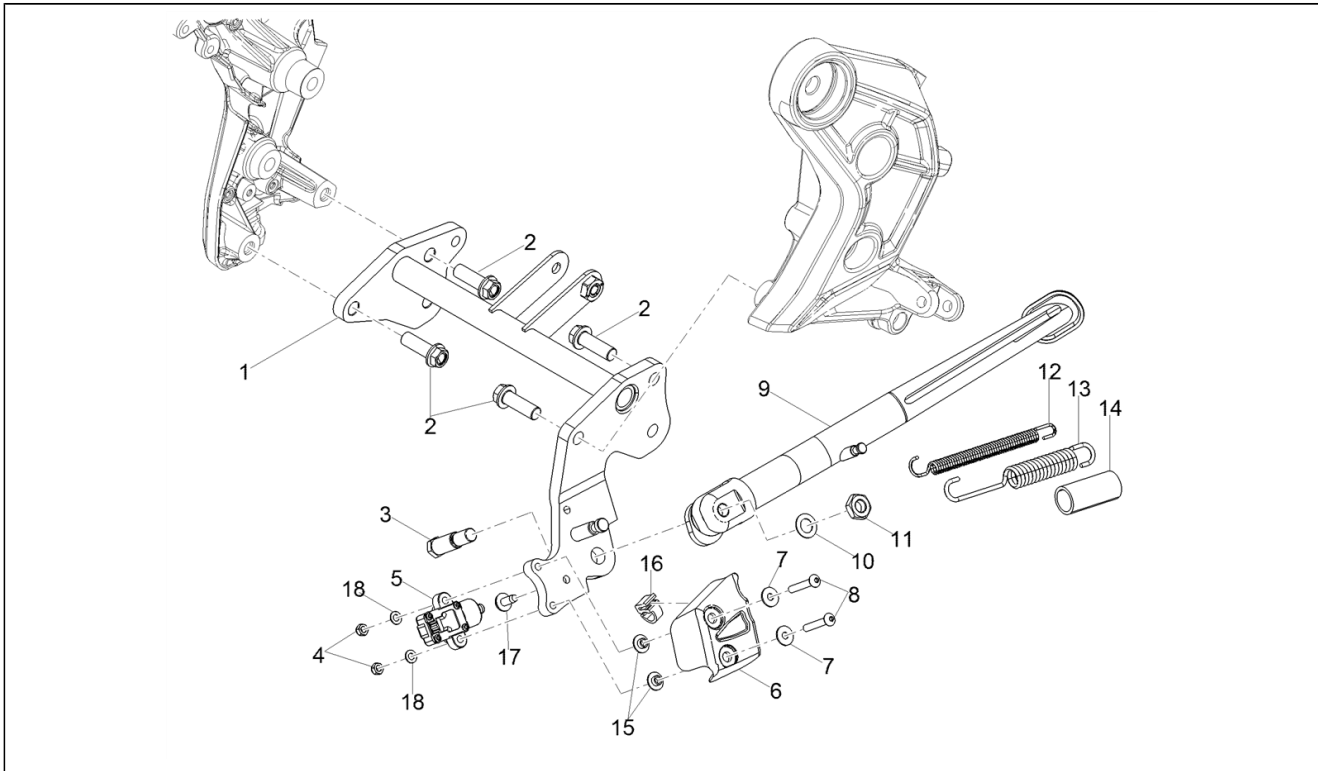

Assembly	Frame
Code	01.030
Description	Central stand
Review	1

FILTERS: none

Pos.	Code	Description	Q.ty	Variants
1	2B005598	Stand support	1	
2	AP8152320	Screw w/ flange	4	
3	852093	Pin	1	
4	AP8150311	Low self-locking nut	2	
5	AP8127856	Lateral stand switch	1	
6	858941	Guard	1	
7	AP8150248	Washer 5,5x15x1,6	2	
8	AP8225369	Hex socket screw	2	
9	2B005614	Lateral stand	1	
10	AP8150292	Curved spring washer *	1	
11	AP8152001	Low nut M10x1,25	1	
12	AP8221211	Internal lateral stand spring	1	
13	AP8221204	Lateral stand spring	1	
14	AP8102524	Stand spring protection	1	
15	843213	T bush	2	
16	AP8201727	Black cable guide	1	
17	AP8120876	Plug	1	
18	GU95008305	Washer 5,3X10X1	2