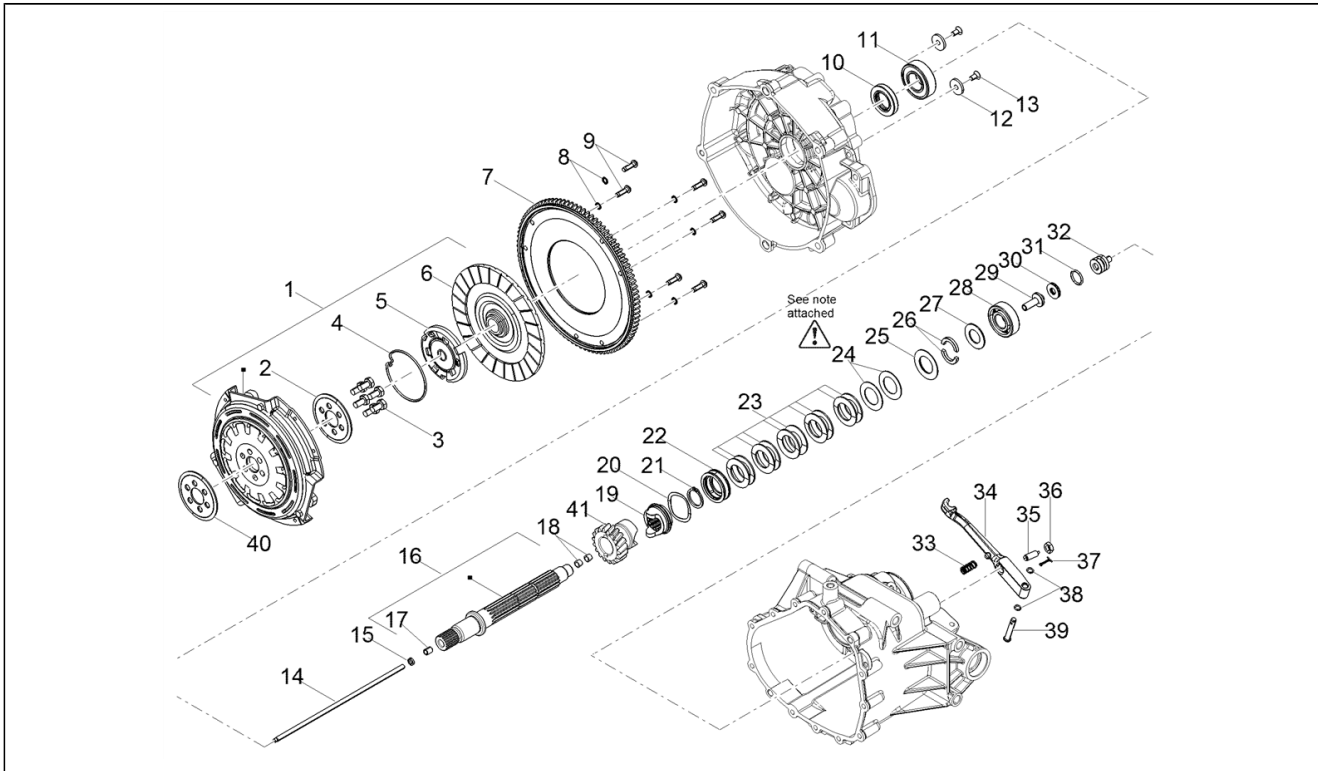

Assembly	Engine
Code	03.230
Description	Clutch
Review	1

FILTERS: none

Pos.	Code	Description	Q.ty	Variants
1	2A000968	Single-plate clutch	1	
2	2A000741	Support	1	
3	GU19067700	screw	6	
4	2A000418	Ring	1	
5	2A000638	Spring cap	1	
6	2A000969	Driven clutch disc	1	
7	2A000529	Starter ring gear	1	
8	GU14217901	Washer 6,4x10x0,7	6	
9	2A000774	Oval head torx screw M6X20	6	
10	2A001004	Gasket ring	1	
11	GU92201226	Ball bearing 25x52x15	1	
12	873928	Washer	3	
13	B013608	Screw	3	
14	2A000216	Drive rod	1	
15	2A000378	Gasket ring	1	
16	2A001008	Clutch shaft	1	
17	GU05217630	Bushing	1	
18	GU14085900	Bush	2	
19	2A000812	Hose	1	
20	2A000818	WAVE WASHER	1	
21	974165	Snap ring	1	
22	2A000813	Pressure plate	1	
23	2A000816	Belleville spring	10	
24	2A001054	Washer	2	
25	2A000817	SPRING RETAINER	1	
26	B063977	Half ring	2	
27	1A000566	Thrust washer	1