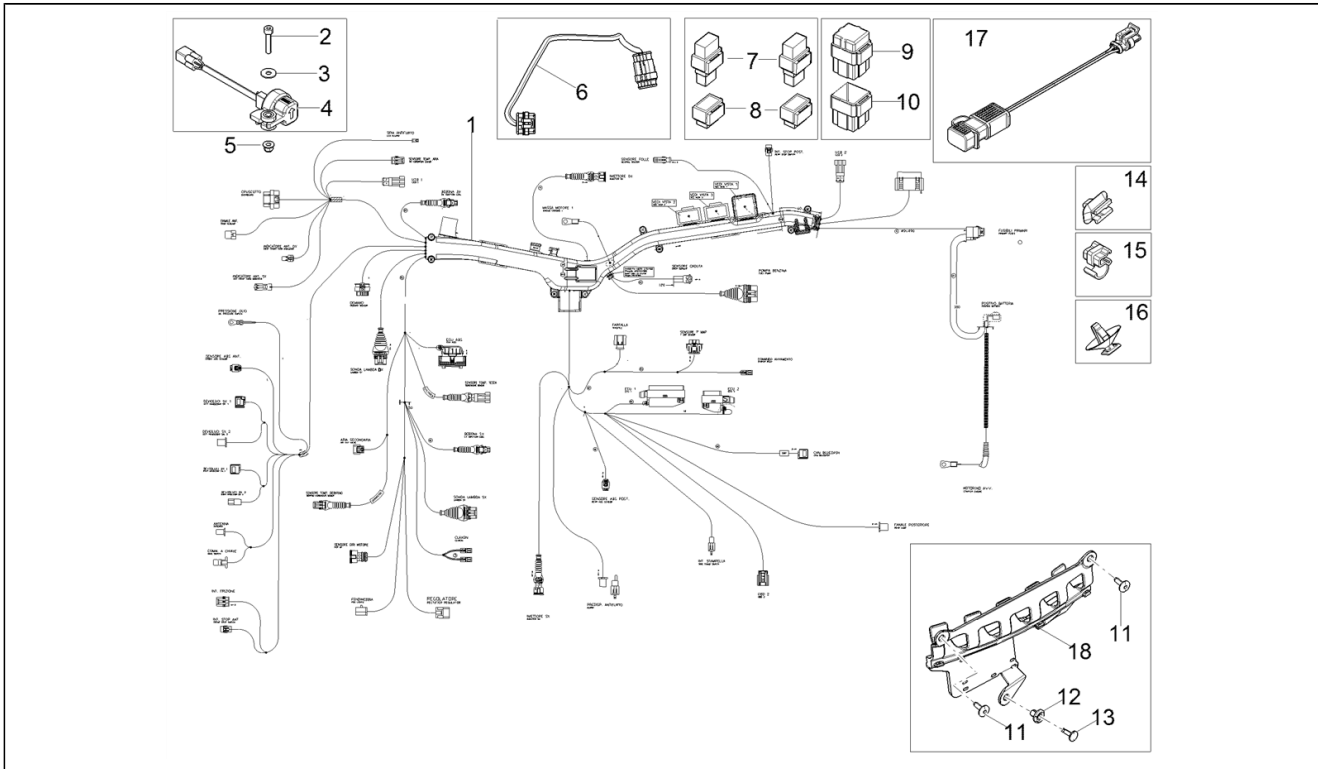

<b>Assembly</b>	Electrical systems
<b>Code</b>	11.020
<b>Description</b>	Central electrical system
<b>Review</b>	1

FILTERS: none

Pos.	Code	Description	Q.ty	Variants
1	2D000444	Main wiring harness	1	
2	GU98680225	Hex socket screw M5x25	2	
3	AP8150248	Washer 5,5x15x1,6	1	
4	642248	Fall sensor	1	
5	AP8152306	Self-locking nut M5	1	
6	2D000494	Fuel pump wiring	1	
7	AP8224462	Relay 12V-30A	2	
8	AP8220283	Rubber spacer *	1	
9	895481	Injection relay 12V-40W	1	
10	896715	Relay rubber	1	
11	AP8152302	Screw w/ flange M5x12	2	
12	AP8144616	Rivet, female	1	
13	AP8144563	Rivet, male	1	
14	B005629	Molletta	1	
15	CM013203	Sheet edge spring	1	
16	890760	Instrument support	1	
17	1D002259R	USB port	1	
18	2B005590	Wiring harness support	1	