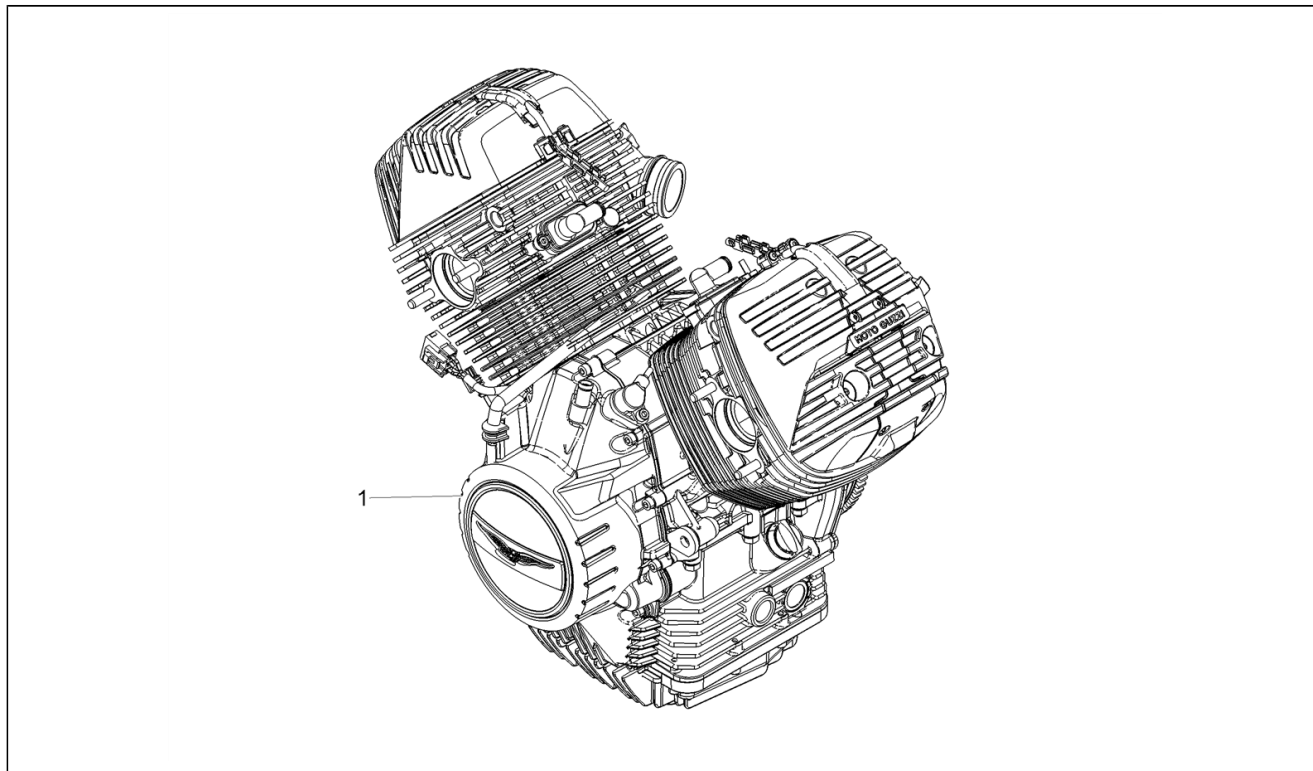

Assembly	Engine
Code	03.010
Description	Engine-Completing part-Lever
Review	1

FILTERS: none

Pos.	Code	Description	Q.ty	Variants
1	1A0111375	Engine assy w/hout transm.	1