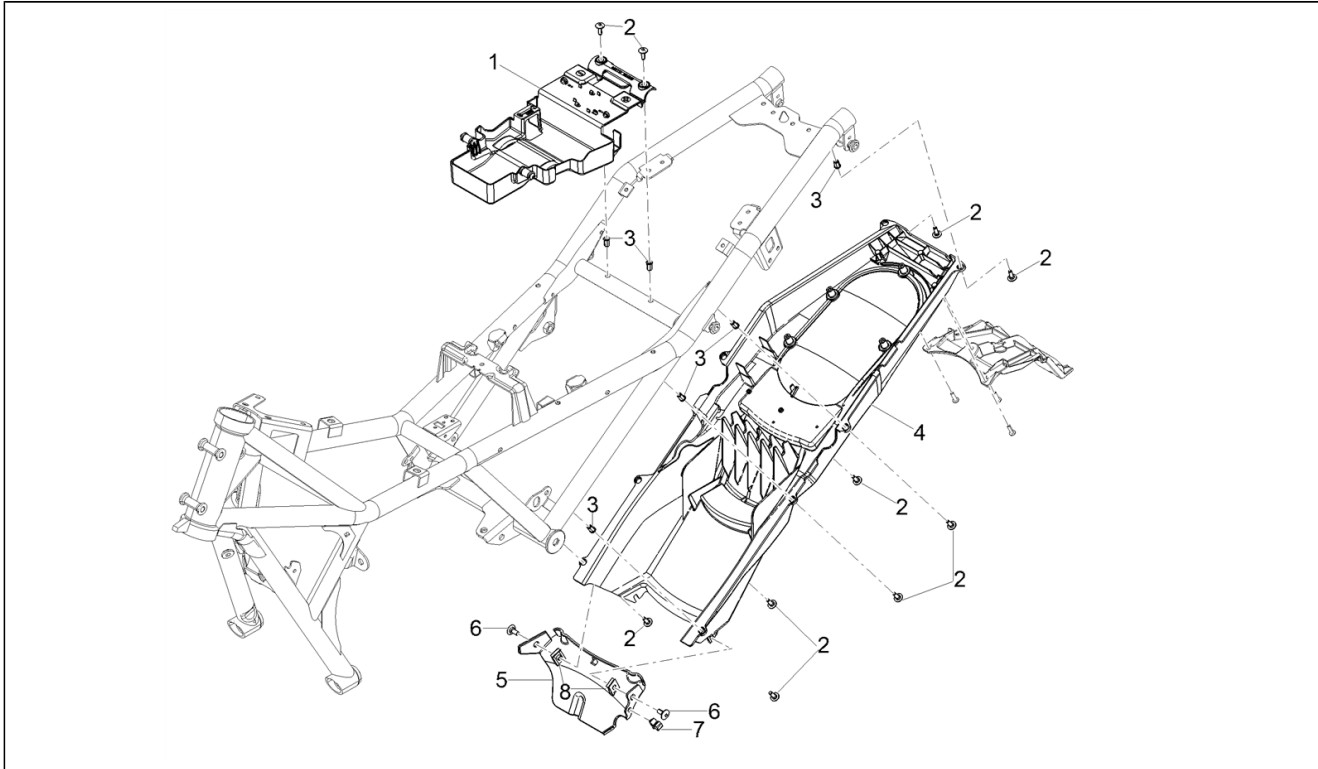

Assembly	Body
Code	02.130
Description	Saddle compartment
Review	1

FILTERS: none

Pos.	Code	Description	Q.ty	Variants
1	2B005443	Glovebox compartment	1	
2	AP8152302	Screw w/ flange M5x12	10	
3	AP8201755	Threaded rivet	10	
4	2B005442	Battery box	1	
5	2B005846	Brake hose protection	1	
6	AP8150500	Hex socket screw M5x9	2	
7	2B004088	Fastener cable	1	
8	AP8102375	Clip M5	1